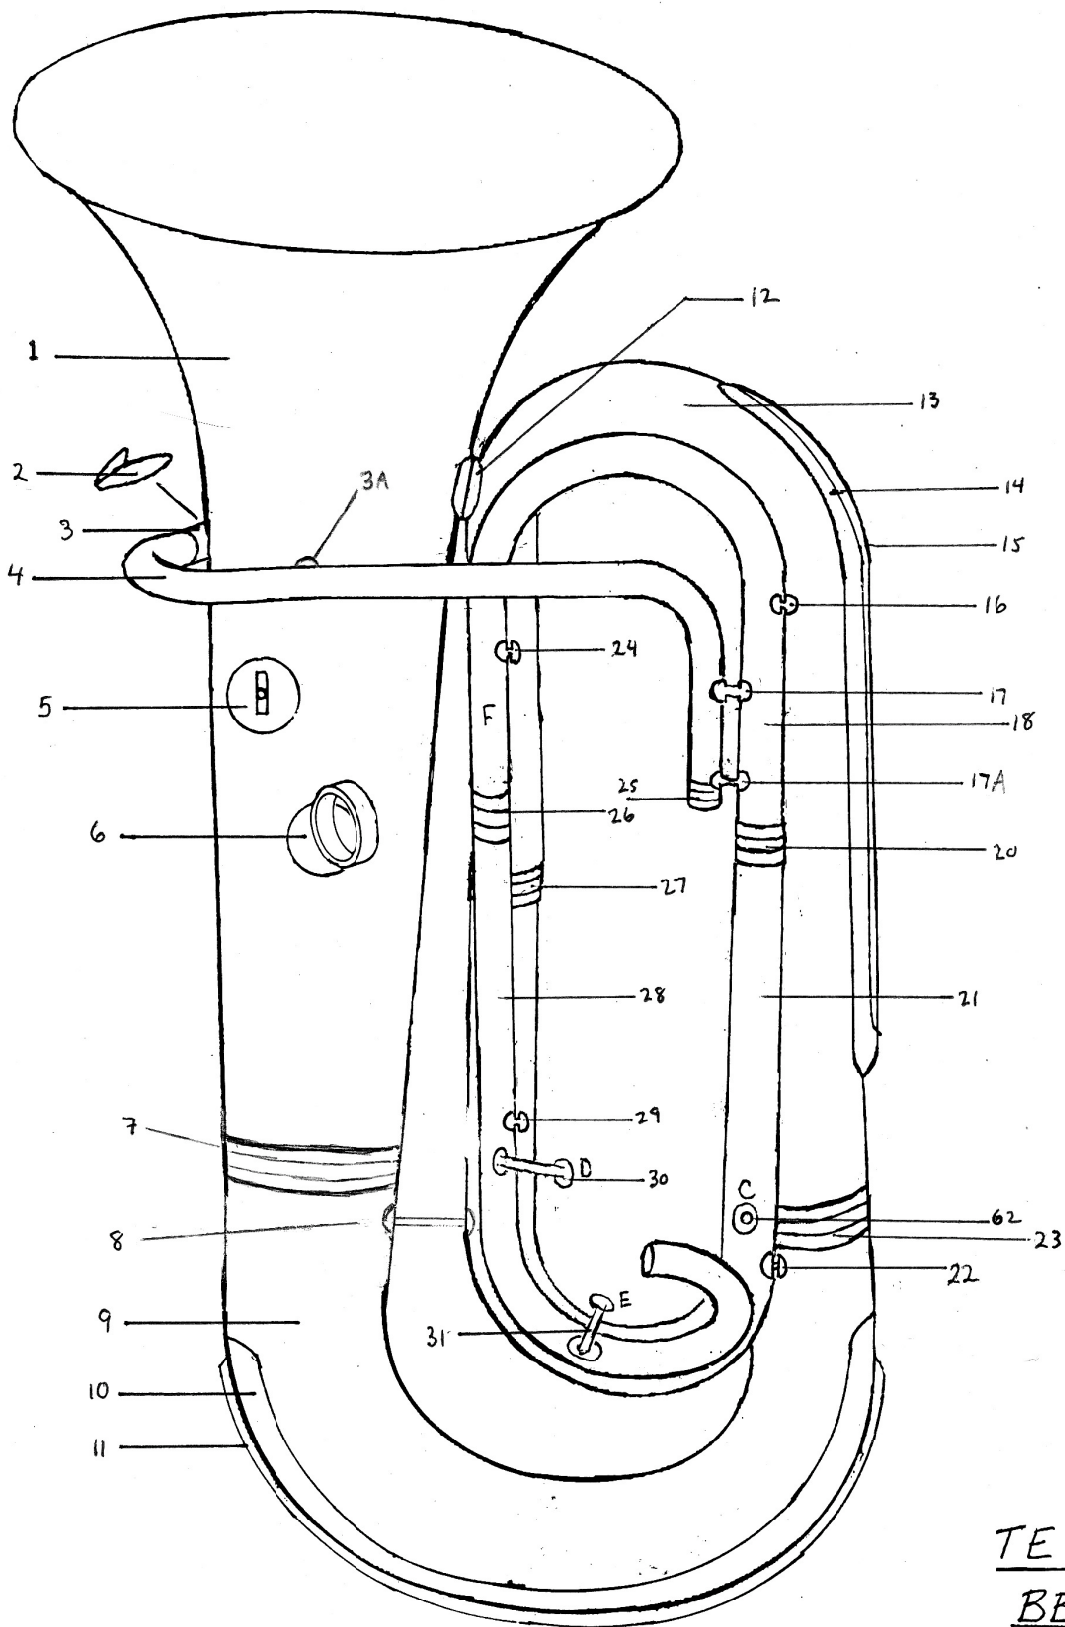

Parts List TE-818R4 Tuba List

Dia.	Part #	Description		
4	8184-90B	Rotor & Casing, 3,4		
4	8184-92	Bearing Plate, all valves		
4	8184-93	Valve Cap		
4	8184-94	Lever Spiral Spring		

TE 818R4  
BB<sup>b</sup> TUBA  
 Diagram 1