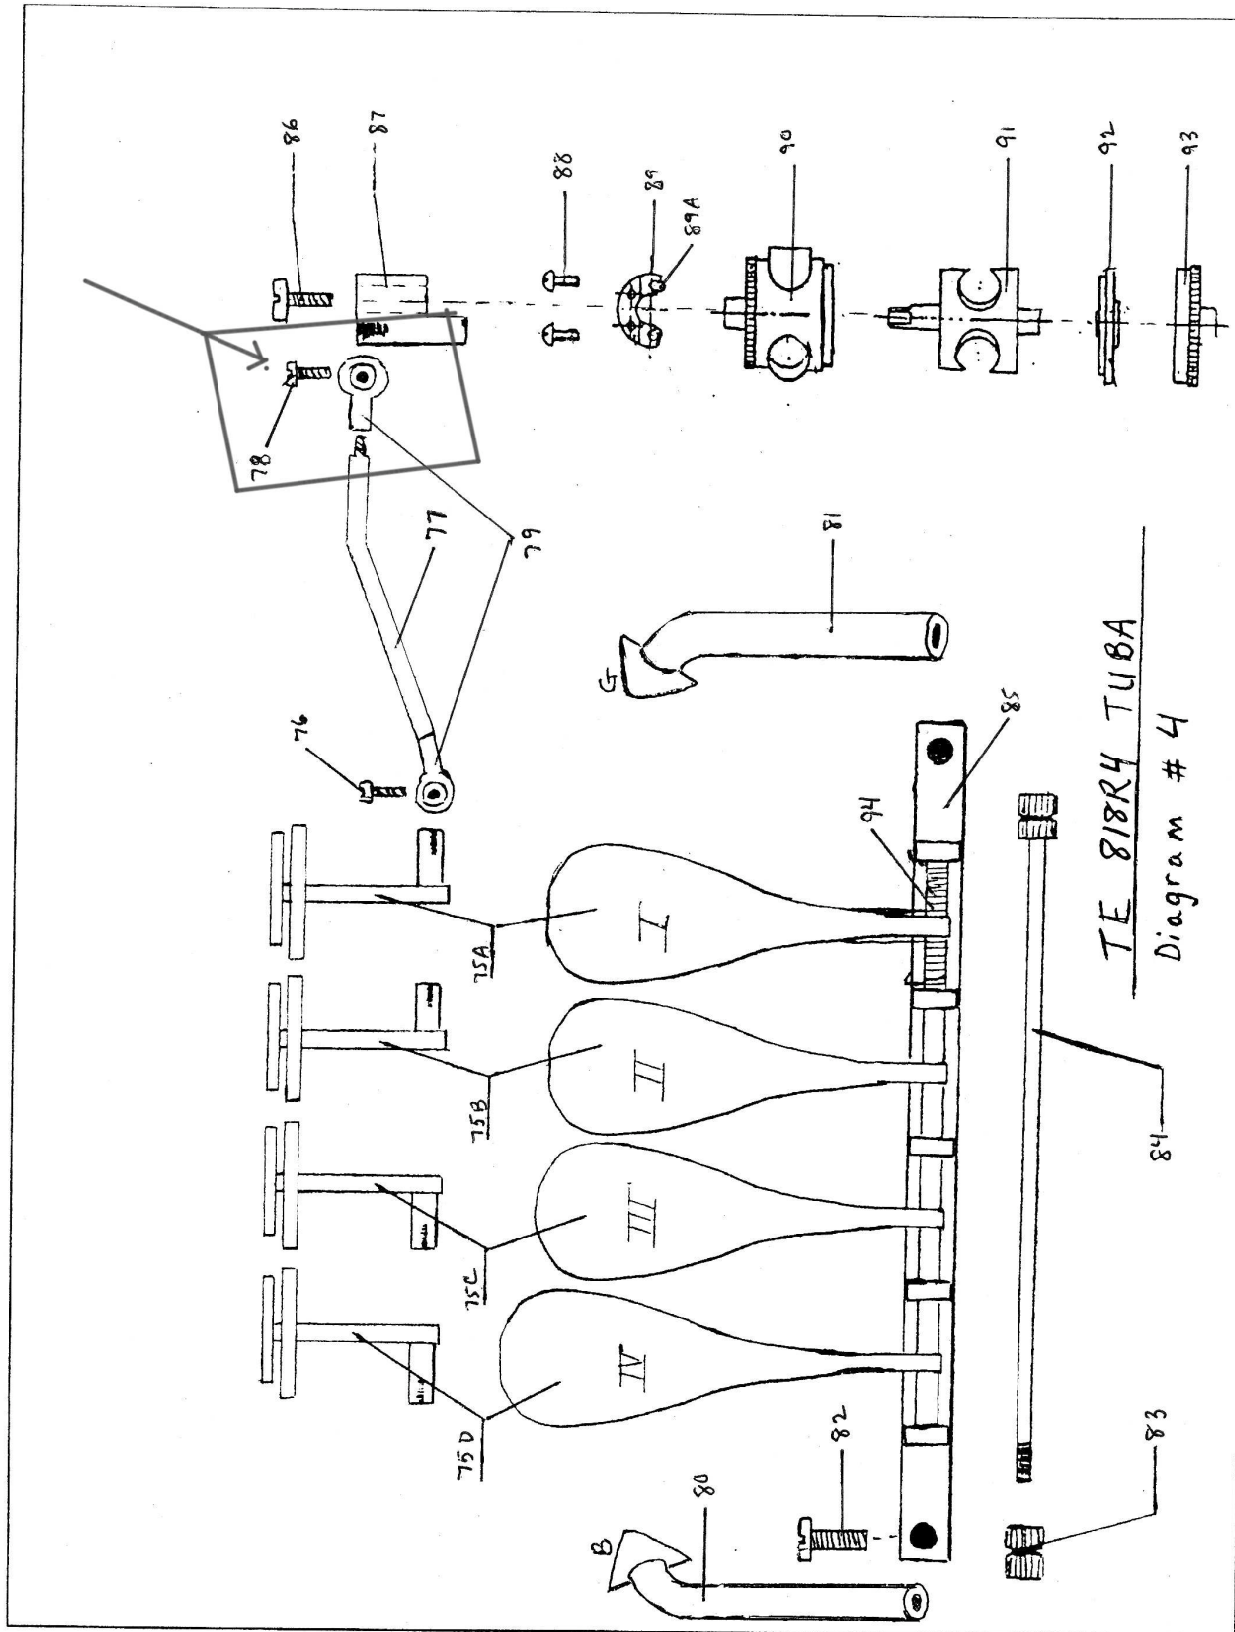

TE 818R4
BB♭ TUBA
Diagram 3

TE 818R4 TUBA

Diagram # 4