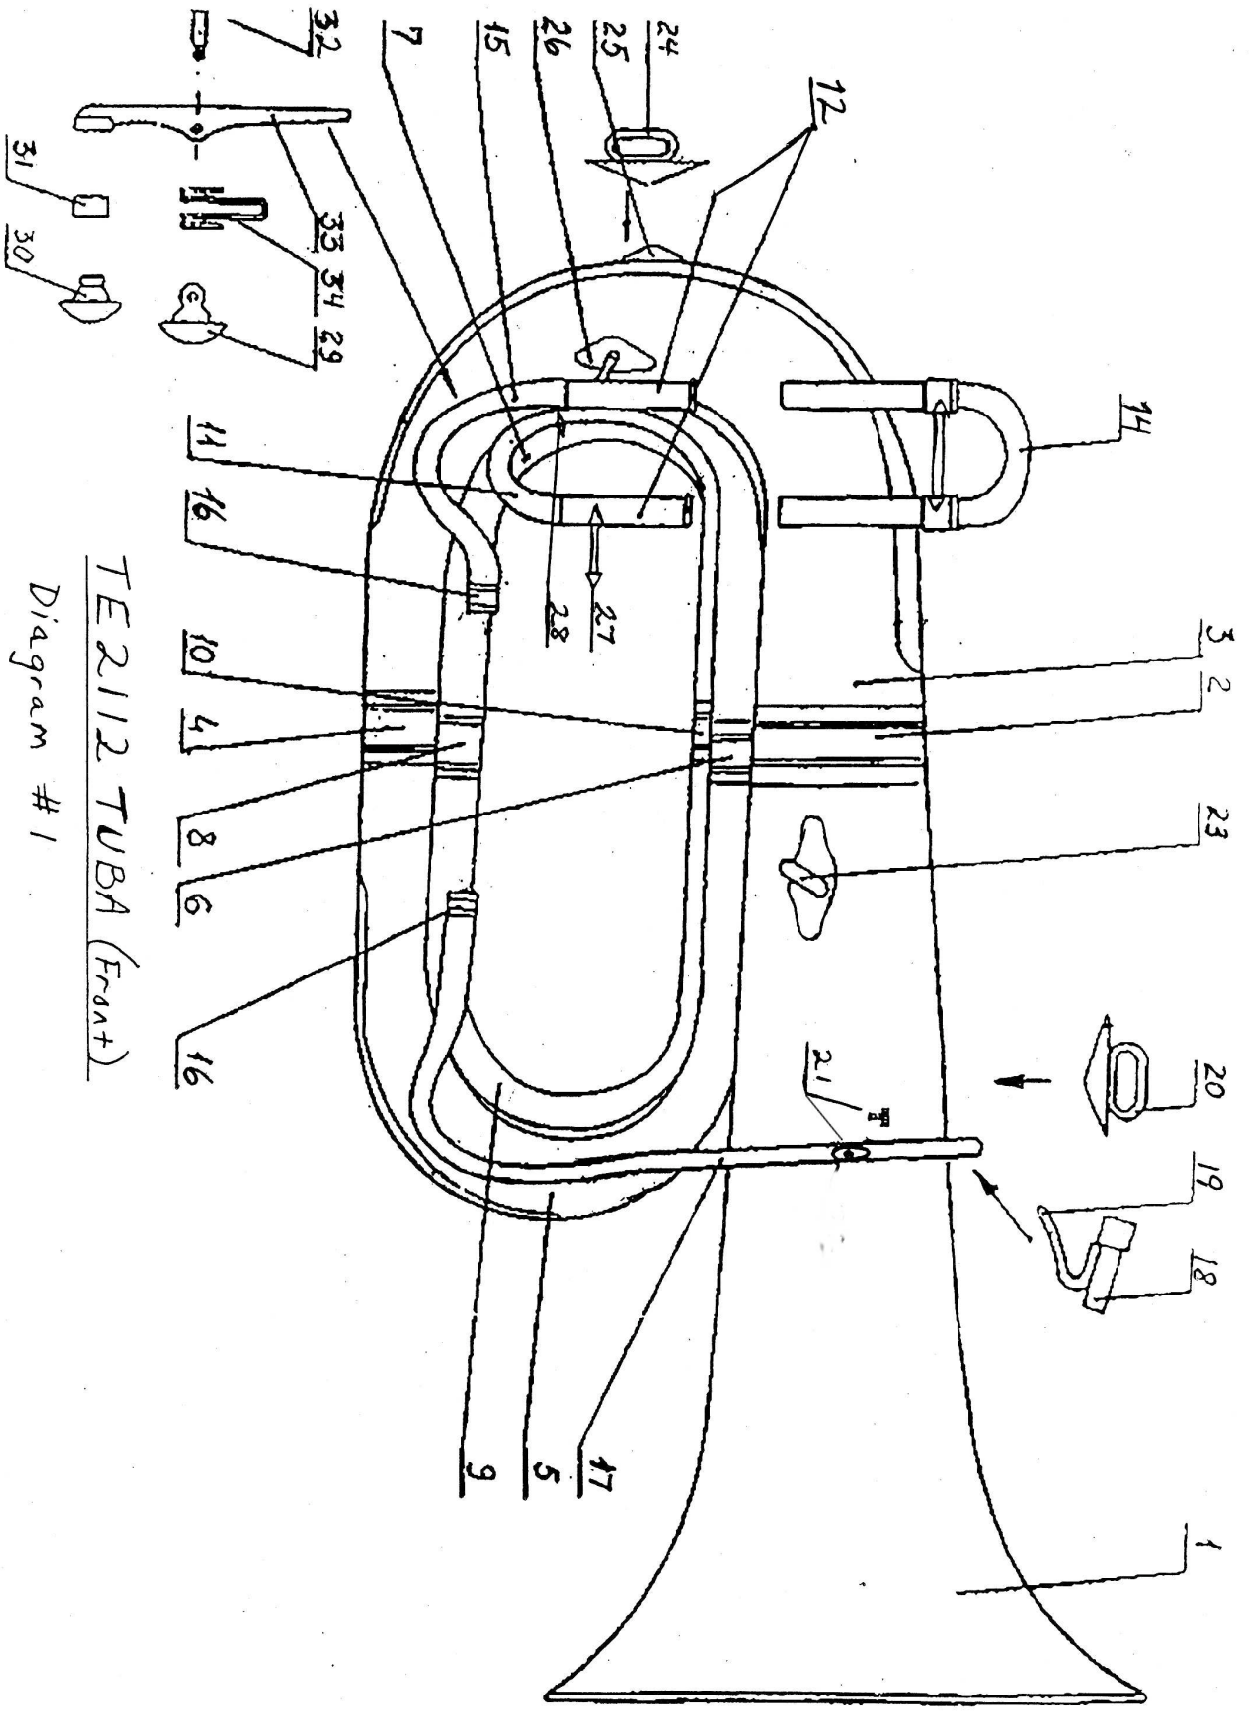

Parts List TE-22112 Tuba U.S. List
Retail Price

Diag.	Part #	Description		
3	2112-51	3rd Tuning Slide Assembly		
3	2112-52	1st T. Slide Assembly		
3	2112-53	Outer Slide Tube, 1st Slide		
3	2112-54	Brace bet. 1st T. Sl. Outer Tubes		
3	2112-55	Small Knee. 1st Valve		
3	2112-56	Lever Brace, Upper		
3	2112-57	Brace, 1st to 3rd Outer Slide Tubes		
3	2112-58	Ferrule, bet. Valve Casings		
3	2112-59	Large Knee, 1st Valve		
3	2112-60	Outer Slide Tube, 2nd Slide		
3	2112-61	2nd T. Sl. Assembly		
3	2112-62	3rd Valve Knee Upper (Tubing)		
3	2112-63	3rd Valve Knee, Lower (Tubing)		
3	2112-64	Knee, 4th Valve, each		
3	2112-65	Lever Brace, Lower		
4	2112-66	Valve Cap		
4	2112-67A	Casing, Bearing and Rotor, 1 or 2		
4	2112-67B	Casing, Bearing and Rotor, 3 or 4		
4	2112-68	Rubber Stop, 6 inch piece		
4	2112-69	Stop Plate		
4	2112-70	Stop Plate Retaining Screw		
4	2112-71	Stop Arm		
4	2112-72	Stop Arm Retaining Screw		
4	2112-73	Uniball Link Retaining Screw		
4	2112-74	Uniball Link Lock Nut		
4	2112-75	Metal Uniball Valve Link		
4	2112-76	Push Rod, all valves		
4	2112-77	1st Valve Key		
4	2112-78	2nd Valve Key		
4	2112-79	3rd Valve Key		
4	2112-80	4th Valve Key		
4	2112-81	Lever Holder Screw		
4	2112-82	Lever Holder		
4	2112-83	Lever Spiral Spring		
4	2112-84	Lever Support Shaft		
4	2112-85	Lever Support Shaft Fastening Nut		

TE 2112 TUBA (Back)
Diagram # 2

TE 2112 TUBA (Front)
Diagram # 1