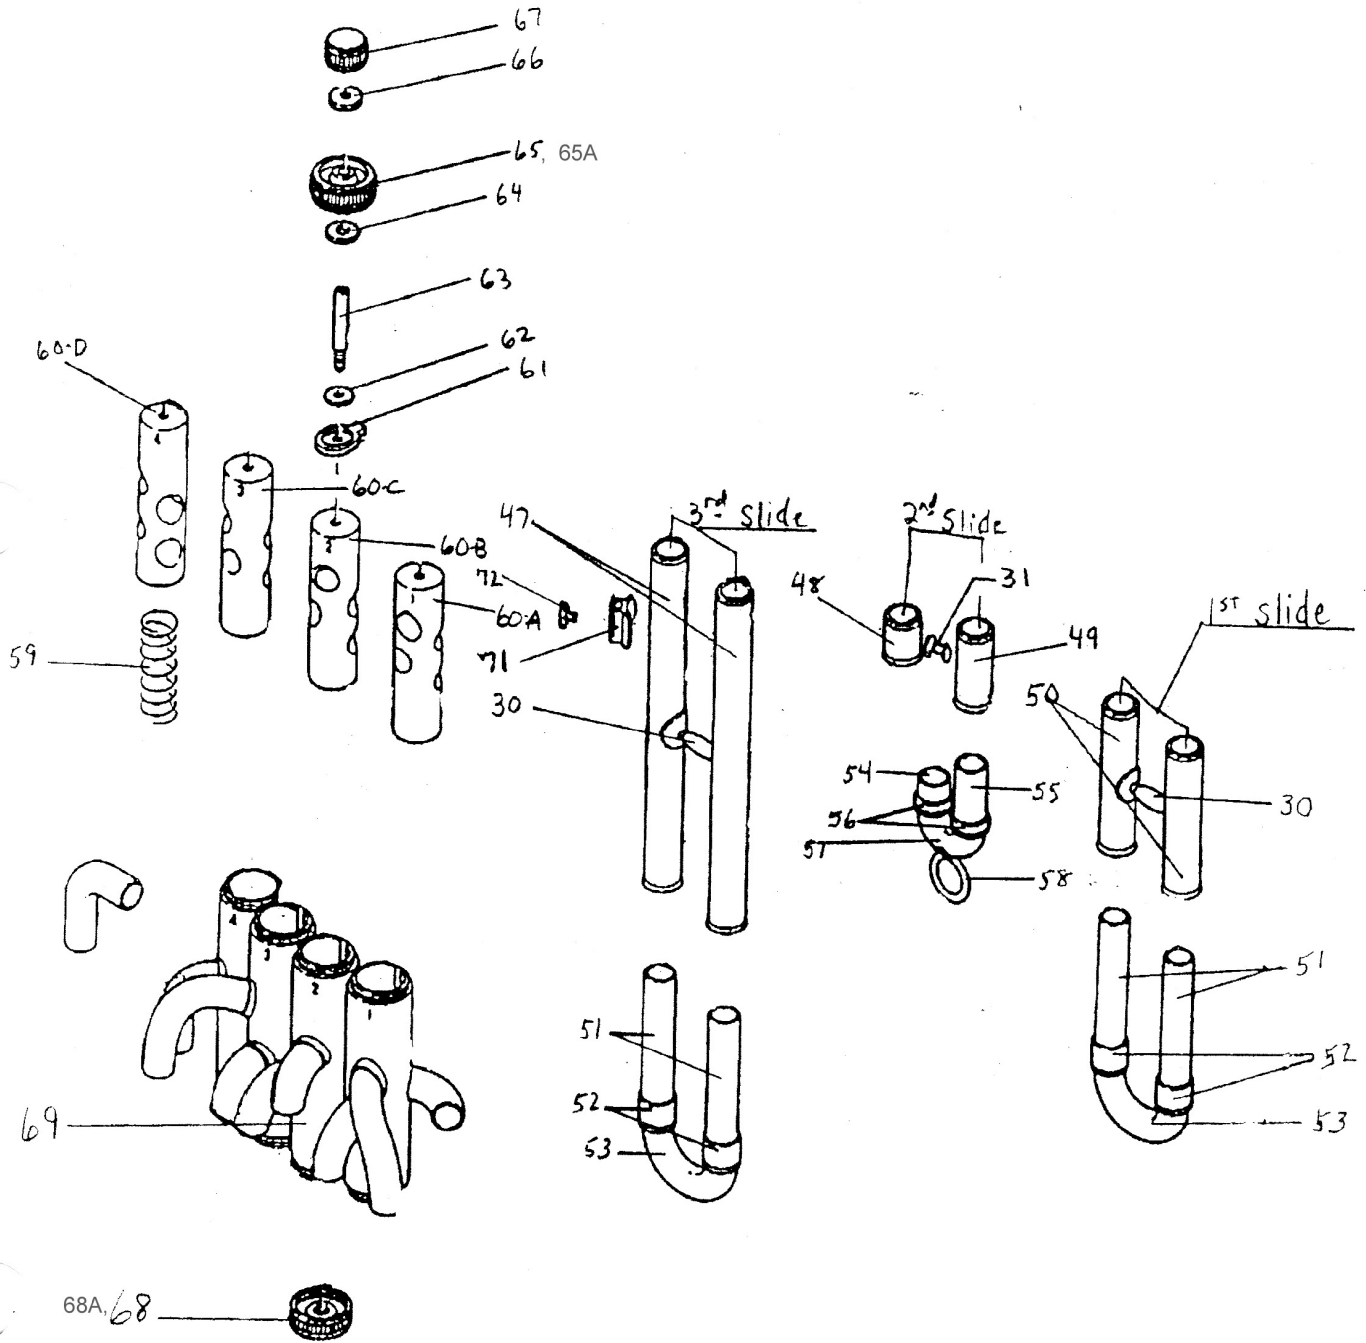

TE 1300 L

page 1

TE 1300 L

pg. 2

Parts List Tuba Exchange TE1300L Euphonium

Diag. #	Part #	Description		
1	1300-1	Bell		
1	1300-2	Bottom Bow		
1	1300-2A	Ferrule, Bell to Bottom Bow		
1	1300-2B	Bottom Bow Guard		
1	1300-3	1st Branch		
1	1300-3A	Ferrule, Bottom Bow to 1st Br.		
1	1300-3B	Guard Wire, 1st Branch		
1	1300-4	"S" Branch, Lg. Side		
1	1300-4A	Ferrule, 1st Br. To "S" Tubing		
1	1300-5	Main T. Sl. Outer Tube, Lg.		
1	1300-6	Main T. Sl. Inner Tube, Lg.		
1	1300-7	Ferrule and Socket, T. Sl. Lg.		
1	1300-8	Main T.Sl. Crook		
1	1300-9	Main T. Sl. Brace Rod		
1	1300-10	Ferrule and Socket, T. Sl. Sm.		
1	1300-11	Main T. Sl. Inner Tube, Sm.		
1	1300-12	Main T.Sl. Outer Tube, Sm.		
1	1300-13	"S" Branch, Sm. Side		
1	1300-13A	Ferrule, T. Sl. To "S" Branch		
1	1300-14	4th Valve Tubing, Multi-bend		
1	1300-14A	Ferrule. 4th Valve Casing to 4th Valve Tubing		
1	1300-15	4th T. Sl. Outer Tube, Short		
1	1300-16	4th T. Sl. Inner, Short		
1	1300-17	Ferrule and Socket, 4th T. Sl. Short		
1	1300-18	4th Slide Crook		
1	1300-19	4th T. Sl. Brace Rod (Same as #9)		
1	1300-20	Ferrule and Sckt, 4th T. Sl Long (same as#17)		
1	1300-21	4th T. Sl. Inner Tube, Long		
1	1300-22	4th T. Sl. Outer Tube, Long		
1	1300-23	4th Valve Tubing, Straight		
1	1300-23A	Ferrule, 4th Tubing to 4th Valve		
1	1300-24	Mouthpipe		
1	1300-24A	Ferrule, Mouthpipe to 1st Valve		
1	1300-25	Mouthpiece Receiver		
1	1300-26	Brace, Receiver to Bell		
1	1300-27	Brace, 1 Piece, Bell to 1st Branch		
1	1300-28	Brace, 1 piece, 1st Branch to "S" Tube Ferrule		
1	1300-29	Brace, 1 piece, Main T. Sl. To 3rd Sl.		
1	1300-29A	Brace, 1 piece, 4th Tubing to Lg. "S" Branch		
2	1300-30	Brace, 1 Piece, bet. 1st Outer AND 3rd Outer Slide Tubes		
2	1300-31	Brace, 1 piece, bet. 2nd outer Slide Tubes		
1	1300-32	Brace Socket, for Bell		
1	1300-33	Brace Socket, for Slide Tubing		
1	1300-34	Brace Socket, for T. Sl. Lg Side (use #35)		
1	1300-35	Brace Socket, for 1st Branch		
1	1300-36	Brace Socket, for SlIde Tubing (use #33)		
1	1300-37	Brace Socket, for T. Sl. Small Side		