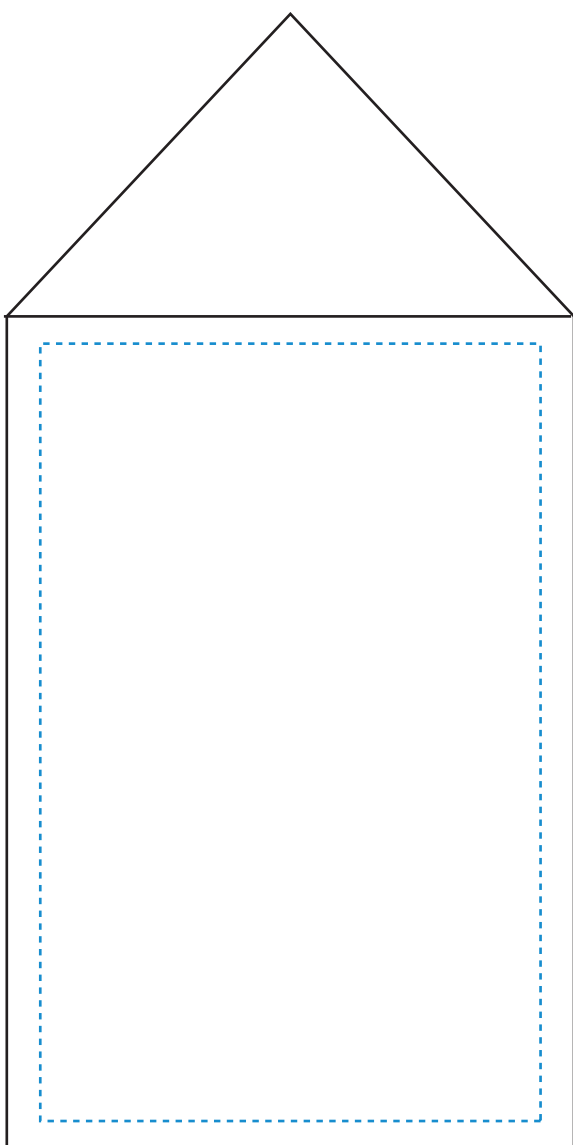

TOP VIEW

Standard Etch: Reverse

7989 BERKLEY AWARD - 6"  
(75 X 150 X 75MM)

Blue line represents the max image area.

SIDE VIEW