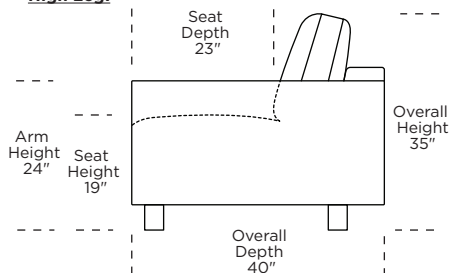

High Leg:

Note: Dotted line indicates seam on leather, Ultrasuede® and up the roll fabrics. Seams are eliminated with railroaded fabrics.