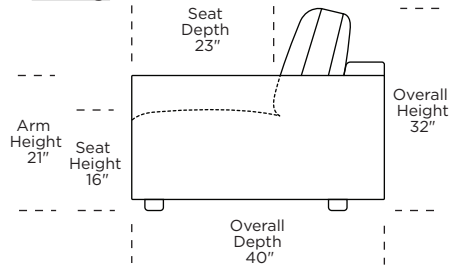

Please use actual leather, fabric, Crypton®, Sunbrella® and Ultrasuede® swatches when specifying furniture as the colors shown may vary due to the printing process.

**Low Leg:**

**High Leg:**

**Note:** Dotted line indicates seam on leather, Ultrasuede® and up the roll fabrics. Seams are eliminated with railroaded fabrics.