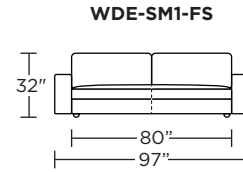

Please use actual leather, fabric, Crypton®, Sunbrella® and Ultrasuede® swatches when specifying furniture as the colors shown may vary due to the printing process.

**Low Leg:**

**High Leg:**

**Note:** Dotted line indicates seam on leather, Ultrasuede® and up the roll fabrics. Seams are eliminated with railroaded fabrics.