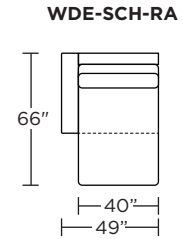

Please use actual leather, fabric, Crypton®, Sunbrella® and Ultrasuede® swatches when specifying furniture as the colors shown may vary due to the printing process.

**Low Leg:**

**High Leg:**

**Note:** Dotted line indicates seam on leather, Ultrasuede® and up the roll fabrics. Seams are eliminated with railroaded fabrics.