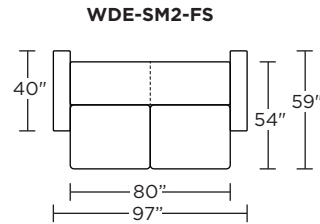

Please use actual leather, fabric, Crypton®, Sunbrella® and Ultrasuede® swatches when specifying furniture as the colors shown may vary due to the printing process.

**Low Leg:**

**High Leg:**

**Note:** Dotted line indicates seam on leather, Ultrasuede® and up the roll fabrics. Seams are eliminated with railroaded fabrics.