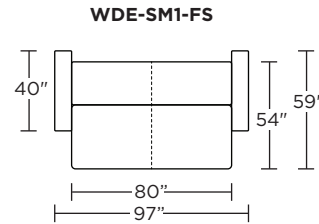

Please use actual leather, fabric, Crypton®, Sunbrella® and Ultrasuede® swatches when specifying furniture as the colors shown may vary due to the printing process.

**Low Leg:**

**High Leg:**

**Note:** Dotted line indicates seam on leather, Ultrasuede® and up the roll fabrics. Seams are eliminated with railroaded fabrics.