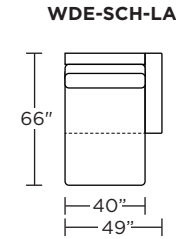

Please use actual leather, fabric, Crypton®, Sunbrella® and Ultrasuede® swatches when specifying furniture as the colors shown may vary due to the printing process.

**Low Leg:**

**High Leg:**

**Note:** Dotted line indicates seam on leather, Ultrasuede® and up the roll fabrics. Seams are eliminated with railroaded fabrics.