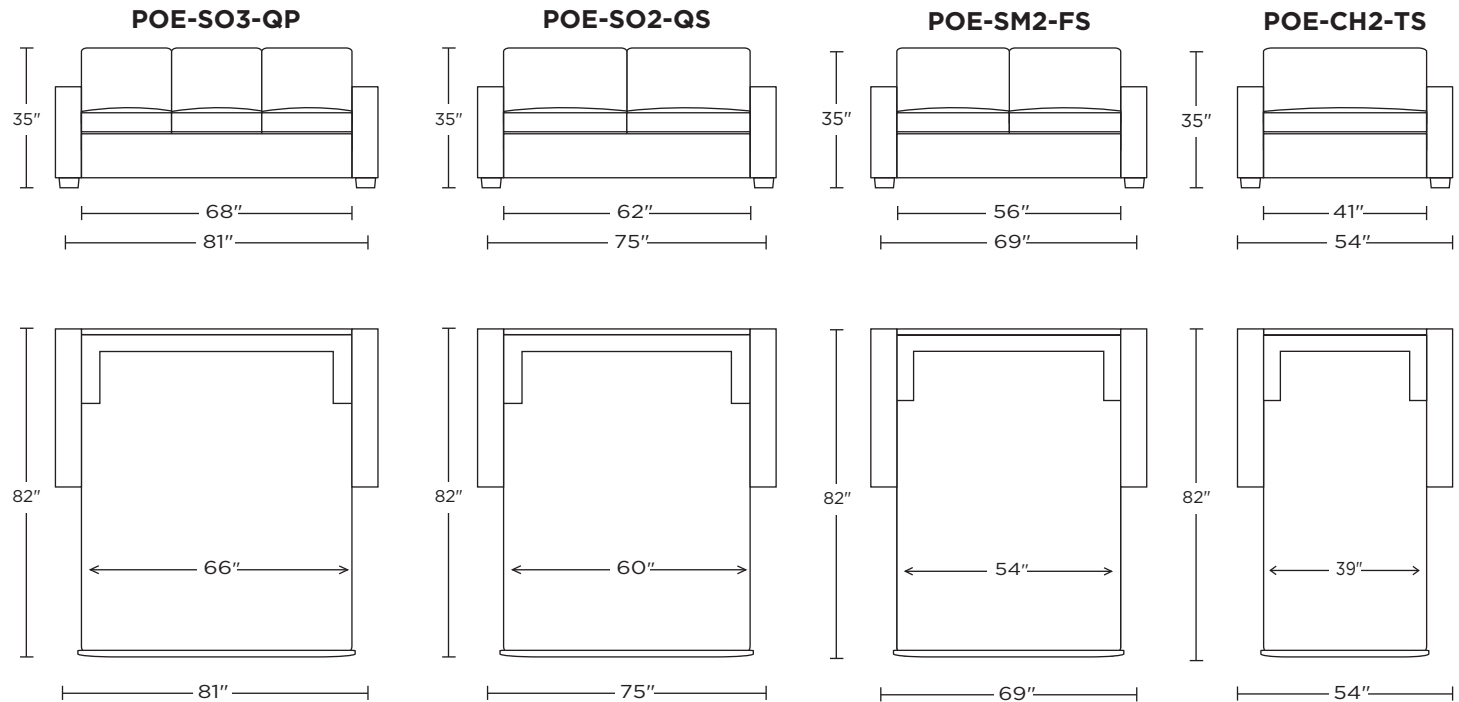

COMFORT SLEEPER® COLLECTION | SILVER

PORTER

**AMERICAN
LEATHER®**

COMFORT SLEEPER BY AMERICAN LEATHER® SILVER

PORTER

Standard Features:

- Premium high-density, high-resiliency foam
- Loose back and seat cushions
- Fall away back becomes mattress section
- Zero wall clearance
- Single needle top-stitch
- Limited lifetime warranty on frame
- Limited five-year warranty on mechanism
- Quick-ship delivery

Please use actual leather, fabric, Crypton®, Sunbrella® and Ultrasuede® swatches when specifying furniture as the colors shown may vary due to the printing process.

Scale: 1/4 inch = 1 foot
All dimensions are approximate and subject to change.
Specify components from the sitting position.
U.S. patents #6904628 & 8011034