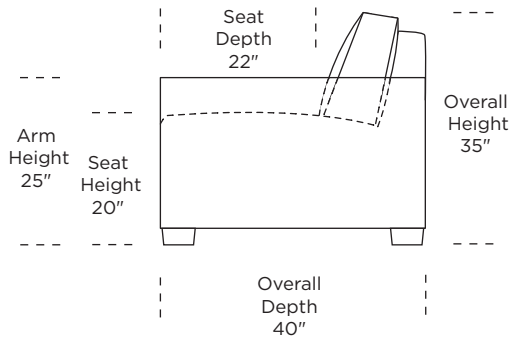

Please use actual leather, fabric, Crypton®, Sunbrella® and Ultrasuede® swatches when specifying furniture as the colors shown may vary due to the printing process.

Scale: 1/4 inch = 1 foot
All dimensions are approximate and subject to change.
Specify components from the sitting position.
U.S. patents #6904628 & 8011034