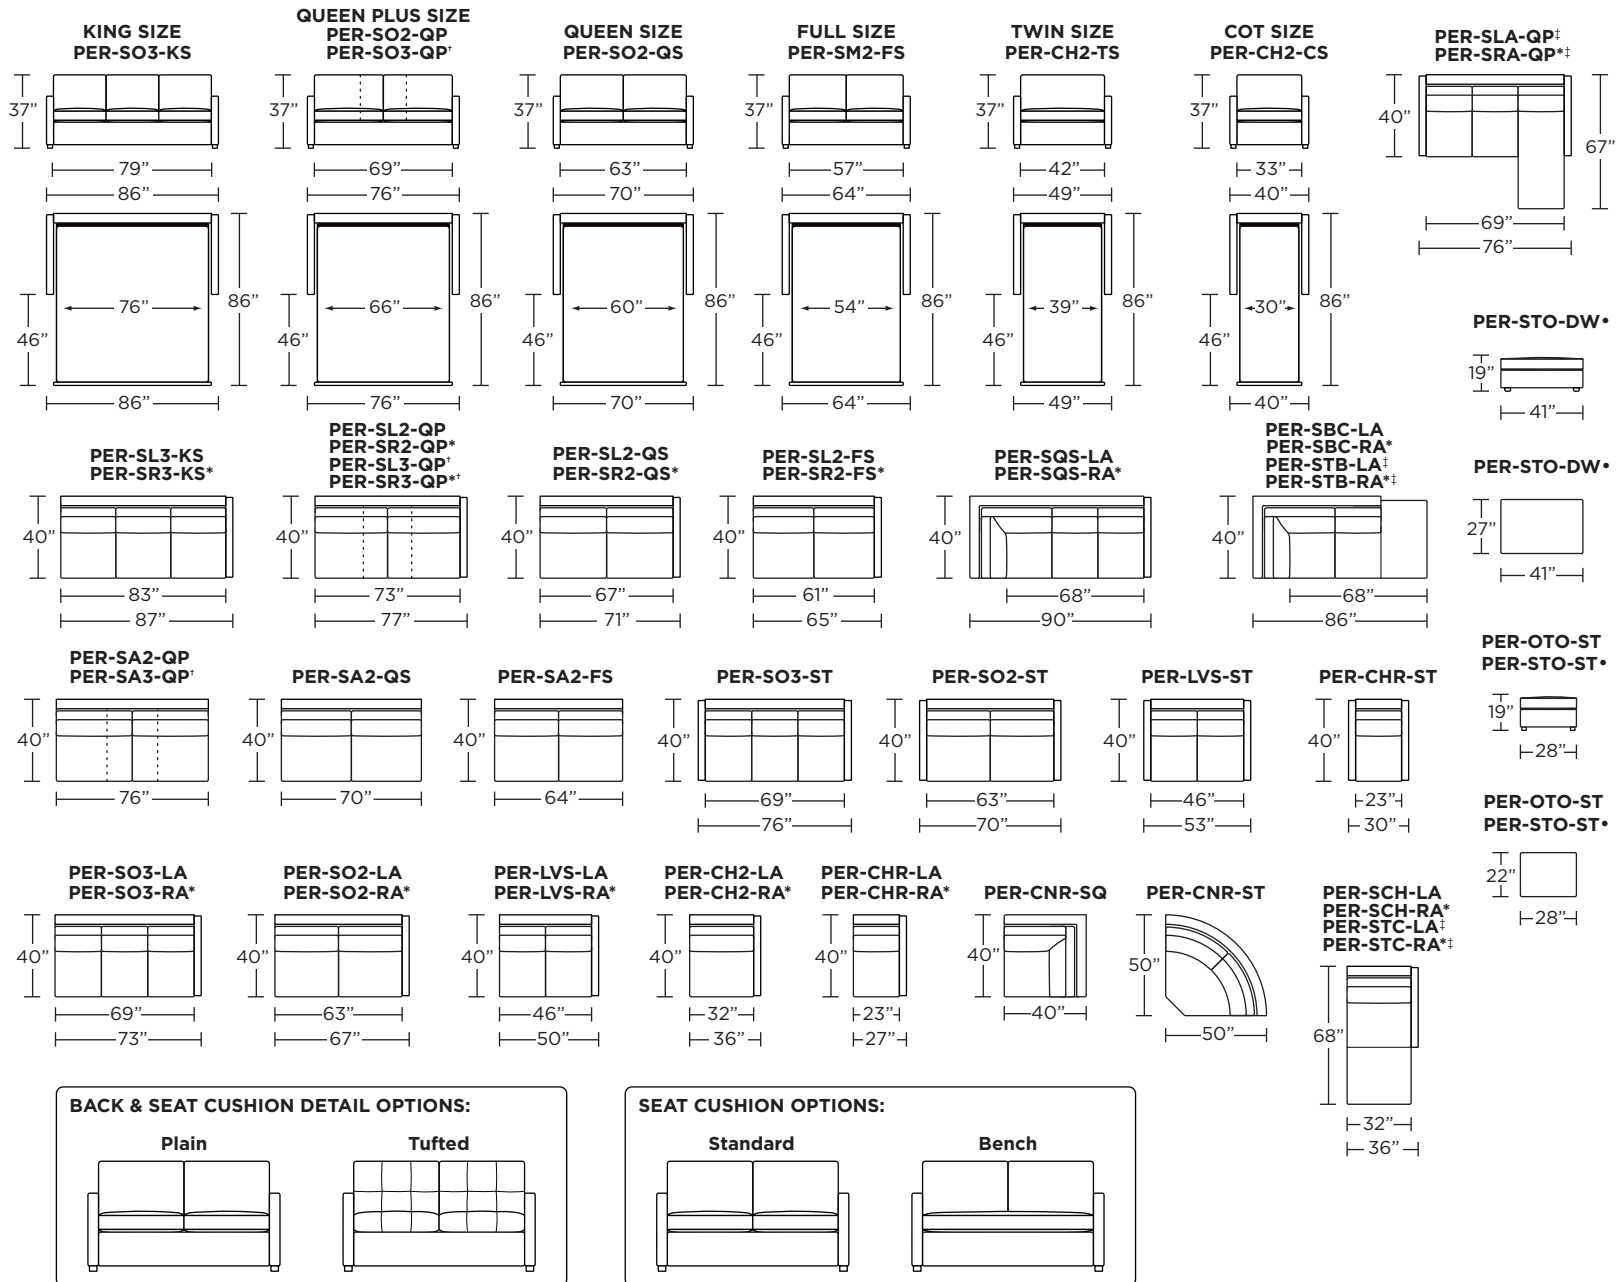

COMFORT SLEEPER® BY AMERICAN LEATHER®

PEARSON

AMERICAN
LEATHER®

Standard Comfort Sleeper®

Features:

- Featuring the patented Tiffany 24/7™ platform sleep system
- Room to stretch out with true 80 inches of bedroom-length sleeping surface
- Ultimate comfort on five inches of plush, high-density foam mattress
- Under-sofa dust covers keeps dust and dirt from ever touching the mattress
- Zero wall clearance
- Quick-ship delivery
- Single-needle top-stitch
- High-density, high-resiliency foam seat cushions
- Loose back and seat cushions
- Limited lifetime warranty on frame
- 10-year mechanism warranty

Leg height is 2"

Please use actual leather, fabric, Crypton®, Sunbrella® and Ultrasuede® swatches when specifying furniture as the colors shown may vary due to the printing process.

Note: Seat depth includes cushion overhang which may be up to 1"

* Picture shows left arm seated. Please specify left or right arm seated when ordering.

All orders are in seated position.

† Dotted lines for Queen Plus sizes indicates the number of seats.

All dimensions are approximate and subject to change.