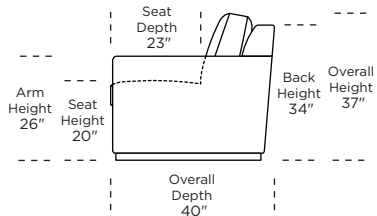

Leg height is 2"

Please use actual leather, fabric, Crypton®, Sunbrella® and Ultrasuede® swatches when specifying furniture as the colors shown may vary due to the printing process.

Note: Seat depth includes cushion overhang which may be up to 1"

* Picture shows left arm seated. Please specify left or right arm seated when ordering.

All orders are in seated position.

† Dotted lines for Queen Plus sizes indicates the number of seats.

All dimensions are approximate and subject to change.