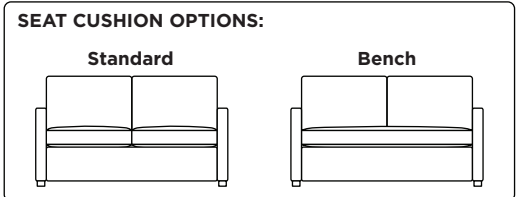

Leg height is 2"

Please use actual leather, fabric, Crypton®, Sunbrella® and Ultrasuede® swatches when specifying furniture as the colors shown may vary due to the printing process.

Note: Seat depth includes cushion overhang which may be up to 1"

* Picture shows left arm seated. Please specify left or right arm seated when ordering.

All orders are in seated position.

† Dotted lines for Queen Plus sizes indicates the number of seats.

All dimensions are approximate and subject to change.