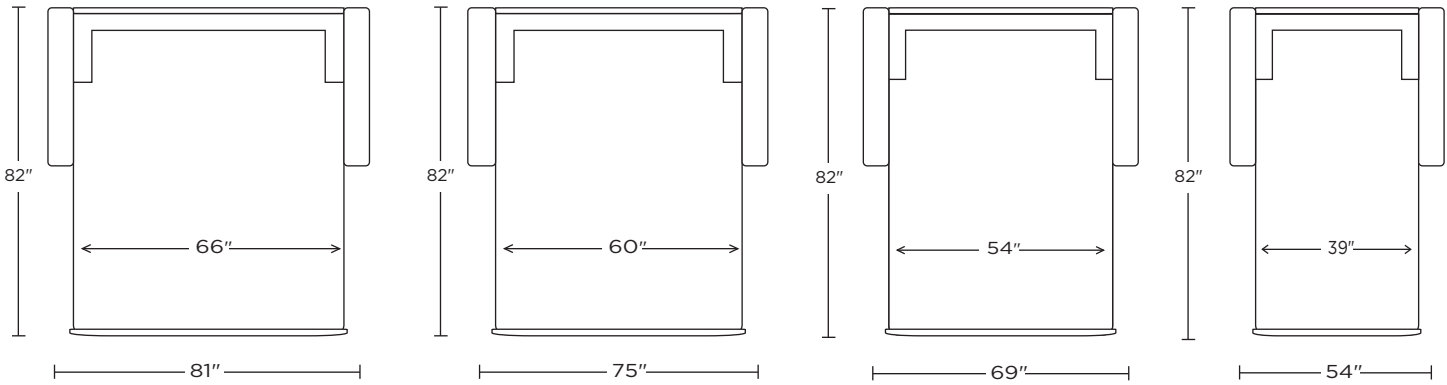

Please use actual leather, fabric, Crypton®, Sunbrella® and Ultrasuede® swatches when specifying furniture as the colors shown may vary due to the printing process.

Scale: 1/4 inch = 1 foot
 All dimensions are approximate and subject to change.
 Specify components from the sitting position.
 U.S. patents #6904628 & 8011034