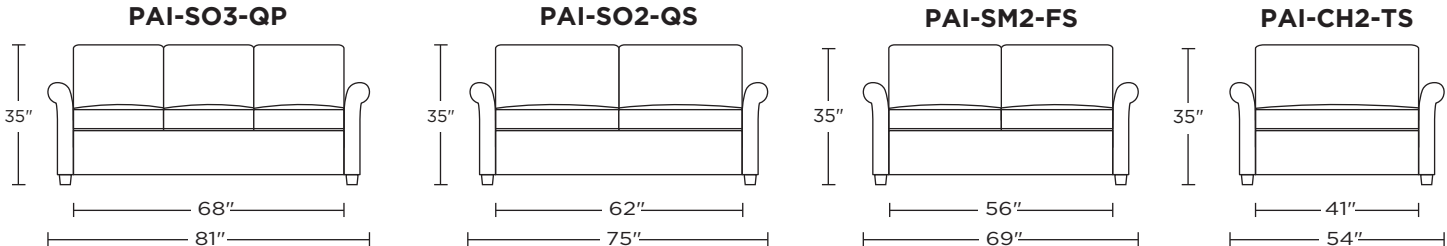

COMFORT SLEEPER® COLLECTION | SILVER

PAIGE

**AMERICAN
LEATHER®**

COMFORT SLEEPER BY AMERICAN LEATHER® SILVER

PAIGE

Standard Features:

- Premium high-density, high-resiliency foam
- Loose back and seat cushions
- Fall away back becomes mattress section
- Zero wall clearance
- Single needle top-stitch
- Limited lifetime warranty on frame
- Limited five-year warranty on mechanism
- Quick-ship delivery

Options:

- Wood legs available in Dune, Ebony, Mink, or Oiled Ash finish

Mattress Options:

- Four inches of high-density, high-resiliency foam
- Four inches of plush, high-density foam with a cooling gel topper

Please use actual leather, fabric, Crypton®, Sunbrella® and Ultrasuede® swatches when specifying furniture as the colors shown may vary due to the printing process.

Scale: 1/4 inch = 1 foot
 All dimensions are approximate and subject to change.
 Specify components from the sitting position.
 U.S. patents #6904628 & 8011034