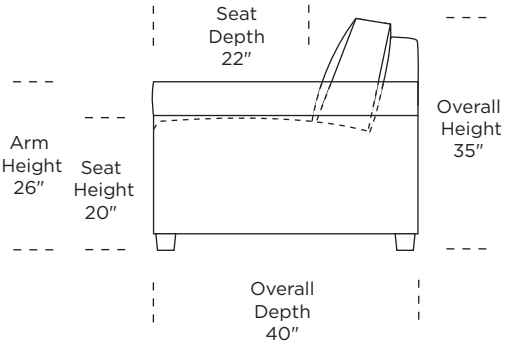

Please use actual leather, fabric, Crypton®, Sunbrella® and Ultrasuede® swatches when specifying furniture as the colors shown may vary due to the printing process.

Scale: 1/4 inch = 1 foot
 All dimensions are approximate and subject to change.
 Specify components from the sitting position.
 U.S. patents #6904628 & 8011034