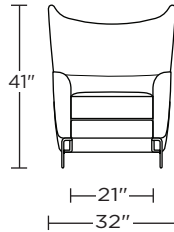

Wall Clearance is 16"

**NEE-REC-ST**

**NEE-REC-ST**

**NEE-REC-ST**

Scale: 1/4 inch = 1 foot  
All dimensions are approximate and subject to change.  
Specify components from the sitting position.