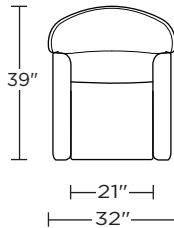

Wall Clearance is 16"

**NEE-REC-ST**

**NEE-REC-ST**

**NEE-REC-ST**

Scale: 1/4 inch = 1 foot  
All dimensions are approximate and subject to change.  
Specify components from the sitting position.