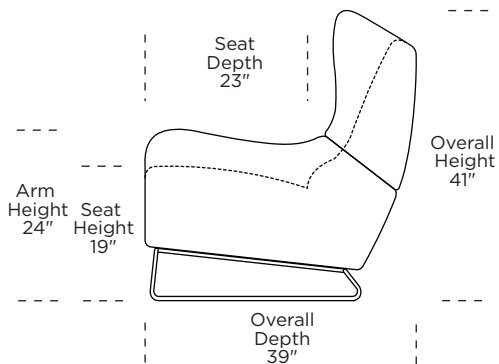

Wall Clearance is 16"

**NEE-REC-ST**

**NEE-REC-ST**

**NEE-REC-ST**

Scale: 1/4 inch = 1 foot  
All dimensions are approximate and subject to change.  
Specify components from the sitting position.