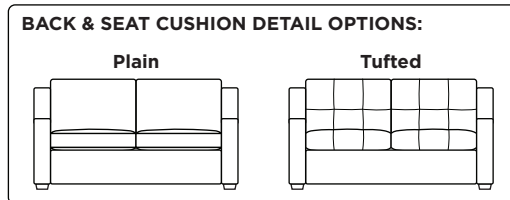

LYONS

LYS-STO-DW•

LYS-STO-DW•

**LYS-OTO-ST
LYS-STO-ST•**

**LYS-OTO-ST
LYS-STO-ST•**