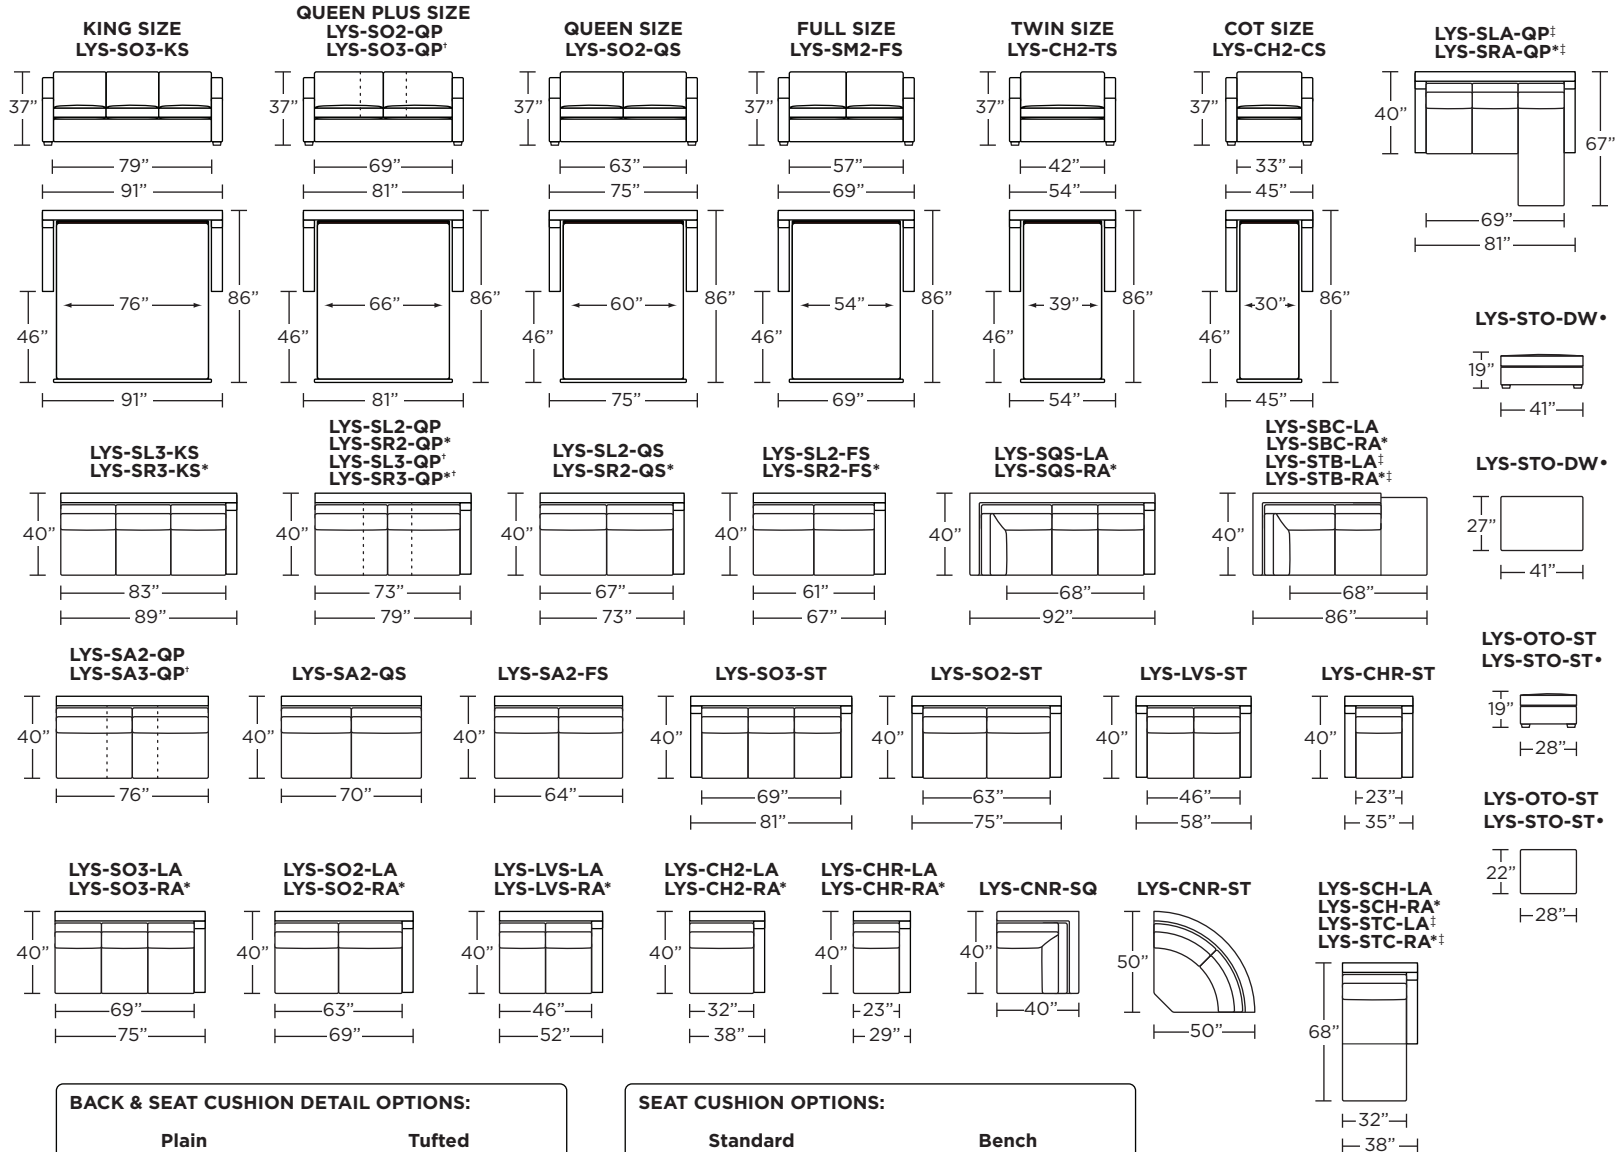

LYONS

LYS-STO-DW•

LYS-STO-DW•

**LYS-OTO-ST
LYS-STO-ST•**

**LYS-OTO-ST
LYS-STO-ST•**