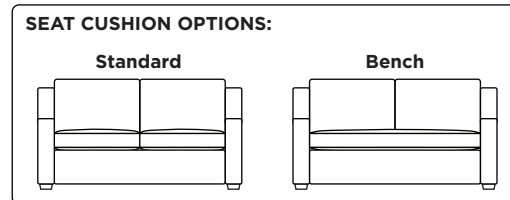

LYONS

LYS-STO-DW•

LYS-STO-DW•

**LYS-OTO-ST
LYS-STO-ST•**

**LYS-OTO-ST
LYS-STO-ST•**