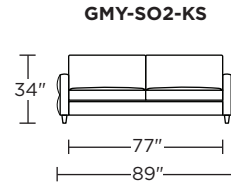

TODAY SLEEPER

GRAMERCY

**AMERICAN
LEATHER**

GRAMERCY

Standard Features:

- Premium high-density, high-resiliency foam seat
- Loose back and tight seat cushions
- Unique seat cushion design doubles as a mattress section
- Zero wall clearance
- Single-needle top-stitch
- Limited lifetime warranty on frame
- Limited three-year warranty on mechanism
- Quick-ship delivery

Scale: 1/8 inch = 1 foot
All dimensions are approximate and subject to change.
Specify components from the sitting position.