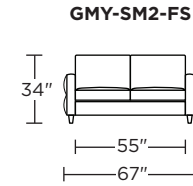

TODAY SLEEPER

GRAMERCY

**AMERICAN
LEATHER**

GRAMERCY

Standard Features:

- Premium high-density, high-resiliency foam seat
- Loose back and tight seat cushions
- Unique seat cushion design doubles as a mattress section
- Zero wall clearance
- Single-needle top-stitch
- Limited lifetime warranty on frame
- Limited three-year warranty on mechanism
- Quick-ship delivery

Scale: 1/8 inch = 1 foot
All dimensions are approximate and subject to change.
Specify components from the sitting position.