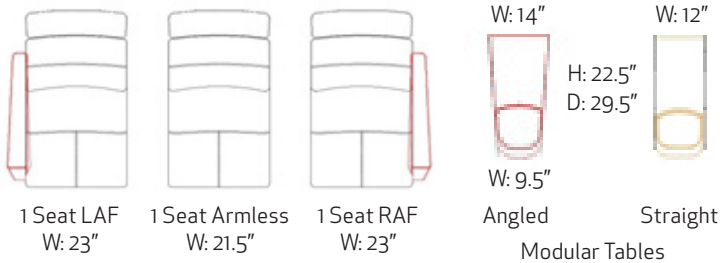

Fjords Ulstein Wall Saver shown as 2 Seat and 3 seat.

Home Cinema A with storage Modular Table Arms.

Fjords Ulstein Wall Saver Measurements

Item	Width	Height	Depth	Seat Height	Seat Depth	Seat Width	Arm Height	Recline Depth
1-Seat WS	33"	40"	35.3"	18"	22"	20.8"	23.6"	66.2"
2-Seat WS	56"	40"	35.3"	18"	22"	42.5"	23.6"	66.2"
3-Seat WS	77.8"	40"	35.3"	18"	22"	64.5"	23.6"	66.2"

Distance from wall to fully recline 8.5"

Fjords Ulstein Wall Saver with Modular Table Angled

Fjords Ulstein Wall Saver with Modular Table Straight