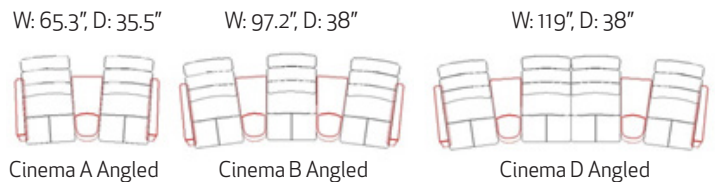

Fjords Ulstein Wall Saver shown as 2 Seat and 3 seat.

Home Cinema A with storage Modular Table Arms.

Fjords Ulstein Wall Saver Measurements

Item	Width	Height	Depth	Seat Height	Seat Depth	Seat Width	Arm Height	Recline Depth
1-Seat WS	33"	40"	35.3"	18"	22"	20.8"	23.6"	66.2"
2-Seat WS	56"	40"	35.3"	18"	22"	42.5"	23.6"	66.2"
3-Seat WS	77.8"	40"	35.3"	18"	22"	64.5"	23.6"	66.2"

Distance from wall to fully recline 8.5"

Fjords Ulstein Wall Saver with Modular Table Angled

Fjords Ulstein Wall Saver with Modular Table Straight