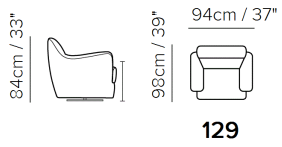

■ Vers. 129

■ Vers. 129

■ Vers. 129

SCHEMATICS

TECHNICAL INFORMATION

	COVERING	Leather <input checked="" type="checkbox"/>	Soft Cover <input checked="" type="checkbox"/>				
	LEGS	Wood <input type="checkbox"/>	Metal <input checked="" type="checkbox"/>	Plastic <input type="checkbox"/>	Castors <input type="checkbox"/>	Upholstered <input type="checkbox"/>	
	FILLING	Arms <input type="checkbox"/>	Fiber <input type="checkbox"/> Foam <input type="checkbox"/> Feather/Fiber Mix <input type="checkbox"/> Feather <input type="checkbox"/>	Seat cushion <input type="checkbox"/>	Fiber <input type="checkbox"/> Foam <input type="checkbox"/> Feather/Fiber Mix <input type="checkbox"/> Feather <input type="checkbox"/>	Back cushion <input type="checkbox"/>	Fiber <input type="checkbox"/> Foam <input type="checkbox"/> Feather/Fiber Mix <input type="checkbox"/> Feather <input type="checkbox"/>
	COMFORT	Standard Comfort <input checked="" type="checkbox"/>	Firm Comfort <input type="checkbox"/>				
	FUNCTION	Bed <input type="checkbox"/>	Electric motion <input type="checkbox"/>	Motion <input type="checkbox"/>	Recliner <input type="checkbox"/>	Sliding <input type="checkbox"/>	
	OPTIONS	Nails <input type="checkbox"/>	Removable <input type="checkbox"/>	Contrast Stitching <input type="checkbox"/>			

NOTES

- Contrast stitching is available only with certain covers and option is managed directly in NARES.
- All arms, back and seat surfaces are covered in Top Grain.
- This model is available with split leather exterior covering (Side, Rear and Front Panels)
- Tight Seat Cushion (the seat cushions of the models are fixed to the frame)
- Tight Back Cushion (the back cushions of the models are fixed to the frame)
- Internal wooden frame
- With Feet Assembled (the model will be loaded with feet already mounted on the sofa)
- Plastic Wrap (the model will be wrapped in a plastic bag)
-