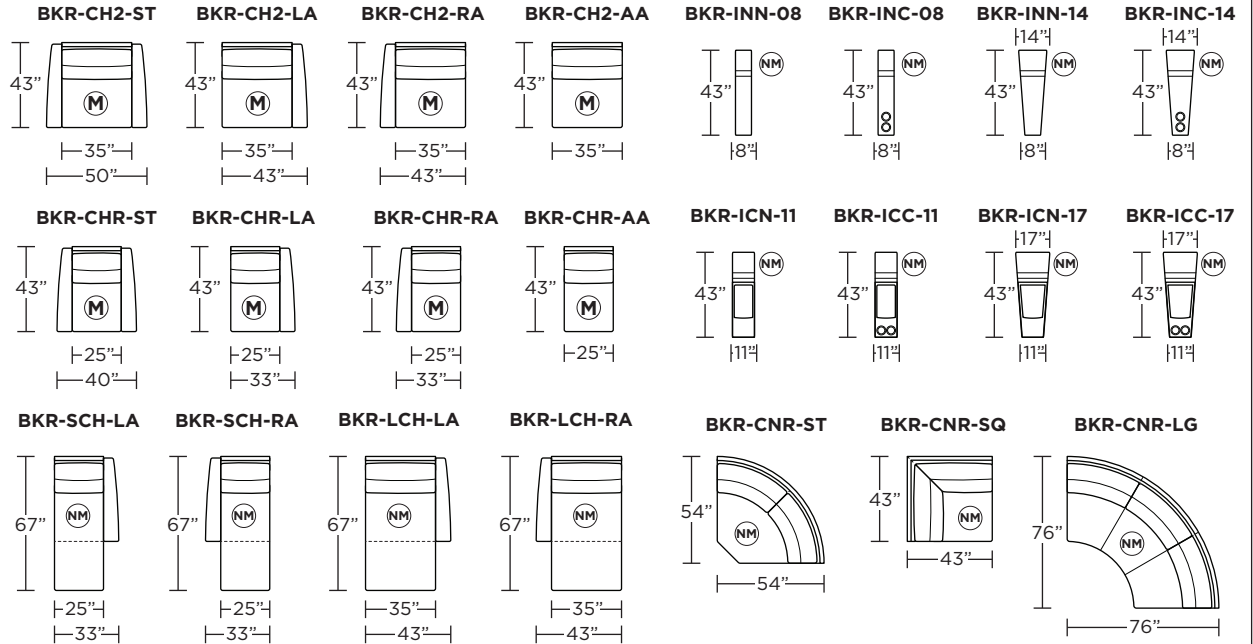

STYLE IN MOTION® M-SERIES

BRECKENRIDGE

**AMERICAN
LEATHER®**

Standard Features:

- Premium high-density, high-resiliency foam seat cushions with memory foam topper
- Advanced unidirectional suspension system
- Semi-attached back cushions
- Tight seat cushions
- Double-needle top-stitch (standard stitch)
- In-arm control panel is easy to use and includes a 2-amp USB charging port
- Control panel is LED backlit with auto-off after 5 seconds
- Power headrest
- Console feature height 27" (frame codes include INN-08, ICN-08, ICN-11, ICC-11, INN-14, INC-14, ICN-17, ICC-17)
- Limited lifetime warranty on frame and suspension
- Three-year warranty on mechanism and motor
- Quick-ship delivery

Options:

- Premium high-density, high-resiliency foam seat cushions with memory foam topper encased in down
- Choice of decorative stitch detail - blanket, cross, single-needle, or zig-zag
- Contrasting stitch detail available in Black, Brown, Charcoal, Cream, Espresso, Grey, Lemon, Pink, Royal, Scarlet, Tangerine, or Teal thread color
- Adjustable lumbar support
- 4-amp hour lithium-ion battery pack available
- Battery pack has a one-year warranty
- Easy disassembly for delivery
- Wireless charger on select consoles (Available on ICN-11, ICC-11, ICN-17, ICC-17)
- Console solid wood trim available in Dark Brown Ash or Natural Walnut (Available on ICN-11, ICC-11, ICN-17, and ICC-17)
- Console wood trim available in Dune, Ebony, Mink, or Oiled Ash finish (Available on ICN-11, ICC-11, ICN-17, and ICC-17)

BRECKENRIDGE

Suggested Configurations

Note: Dotted line indicates seam on leather, Ultrasuede® and up the roll fabrics. Seams are eliminated with railroaded fabrics.

Safe low voltage electrical components are UL listed.