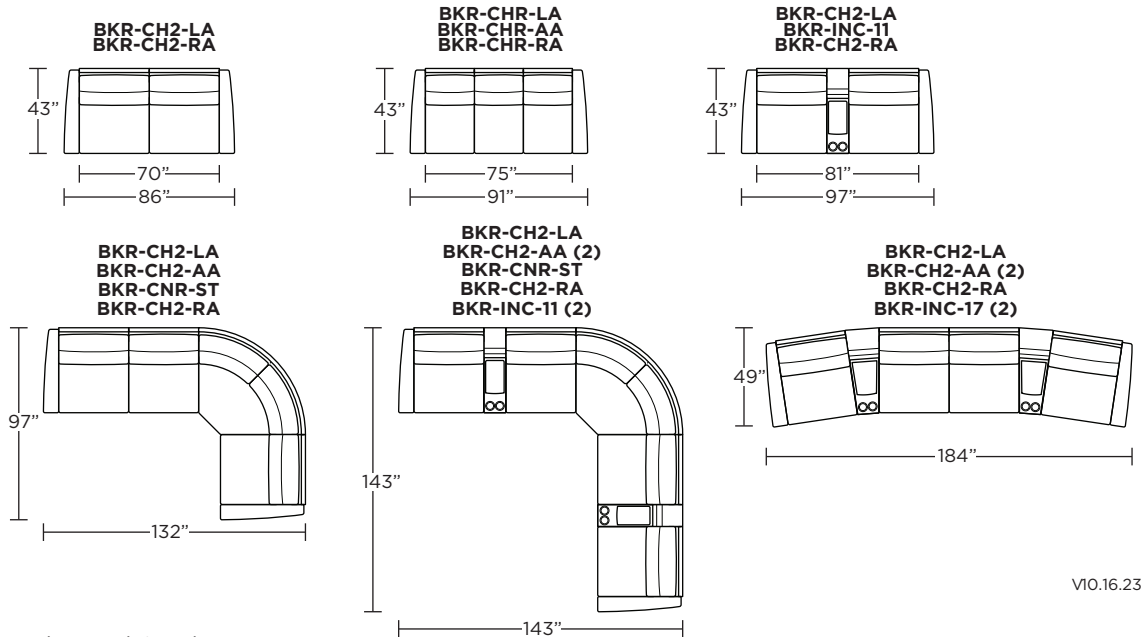

BRECKENRIDGE

Suggested Configurations

Note: Dotted line indicates seam on leather, Ultrasuede® and up the roll fabrics. Seams are eliminated with railroaded fabrics.

Safe low voltage electrical components are UL listed.

Scale : 1/8 inch = 1 foot
All dimensions are approximate and subject to change.
Specify all components from the sitting position.