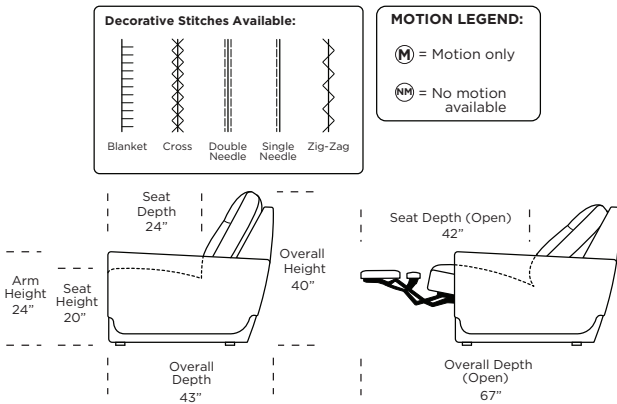

STYLE IN MOTION® M-SERIES

BRECKENRIDGE

**AMERICAN
LEATHER®**

Standard Features:

- Premium high-density, high-resiliency foam seat cushions with memory foam topper
- Advanced unidirectional suspension system
- Semi-attached back cushions
- Tight seat cushions
- Double-needle top-stitch (standard stitch)
- In-arm control panel is easy to use and includes a 2-amp USB charging port
- Control panel is LED backlit with auto-off after 5 seconds
- Power headrest
- Console feature height 27" (frame codes include INN-08, ICN-08, ICN-11, ICC-11, INN-14, INC-14, ICN-17, ICC-17)
- Limited lifetime warranty on frame and suspension
- Three-year warranty on mechanism and motor
- Quick-ship delivery

Options:

- Premium high-density, high-resiliency foam seat cushions with memory foam topper encased in down
- Choice of decorative stitch detail - blanket, cross, single-needle, or zig-zag
- Contrasting stitch detail available in Black, Brown, Charcoal, Cream, Espresso, Grey, Lemon, Pink, Royal, Scarlet, Tangerine, or Teal thread color
- Adjustable lumbar support
- 4-amp hour lithium-ion battery pack available
- Battery pack has a one-year warranty
- Easy disassembly for delivery
- Wireless charger on select consoles (Available on ICN-11, ICC-11, ICN-17, ICC-17)
- Console solid wood trim available in Dark Brown Ash or Natural Walnut (Available on ICN-11, ICC-11, ICN-17, and ICC-17)
- Console wood trim available in Dune, Ebony, Mink, or Oiled Ash finish (Available on ICN-11, ICC-11, ICN-17, and ICC-17)

BRECKENRIDGE

Suggested Configurations

Note: Dotted line indicates seam on leather, Ultrasuede® and up the roll fabrics. Seams are eliminated with railroaded fabrics.

Safe low voltage electrical components are UL listed.

Scale : 1/8 inch = 1 foot
All dimensions are approximate and subject to change.
Specify all components from the sitting position.