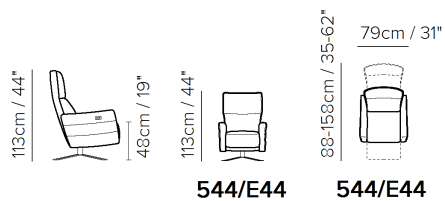

■ Vers. 544

■ Vers. 544

■ Vers. 544

SCHEMATICS

TECHNICAL INFORMATION

	COVERING	Leather <input checked="" type="checkbox"/>	Soft Cover <input checked="" type="checkbox"/>			
	LEGS	Wood <input type="checkbox"/>	Metal <input checked="" type="checkbox"/>	Plastic <input type="checkbox"/>	Castors <input type="checkbox"/>	Upholstered <input type="checkbox"/>
	FILLING	Arms <input type="checkbox"/> Fiber <input checked="" type="checkbox"/> Foam <input type="checkbox"/> Feather/Fiber Mix <input type="checkbox"/> Feather	Seat cushion <input type="checkbox"/> Fiber <input checked="" type="checkbox"/> Foam <input type="checkbox"/> Feather/Fiber Mix <input type="checkbox"/> Feather	Back cushion <input type="checkbox"/> Fiber <input checked="" type="checkbox"/> Foam <input type="checkbox"/> Feather/Fiber Mix <input type="checkbox"/> Feather		
	COMFORT	Standard Comfort <input checked="" type="checkbox"/>	Firm Comfort <input type="checkbox"/>			
	FUNCTION	Bed <input type="checkbox"/>	Electric motion <input type="checkbox"/>	Motion <input type="checkbox"/>	Recliner <input type="checkbox"/>	Sliding <input type="checkbox"/>
	OPTIONS	Nails <input type="checkbox"/>	Removable <input type="checkbox"/>	Contrast Stitching <input type="checkbox"/>		

NOTES

- LEATHER: Model available only in Top Grain leather
- The model has external switch on the side panel to activate the mechanism.
- Tight Seat Cushion (the seat cushions of the models are fixed to the frame)
- Tight Back Cushion (the back cushions of the models are fixed to the frame)
- Wood Frame
- With Feet Assembled (the model will be loaded with feet already mounted on the sofa)
- Plastic Wrap (the model will be wrapped in a plastic bag)
- Base available in unique metal finishing anthracite