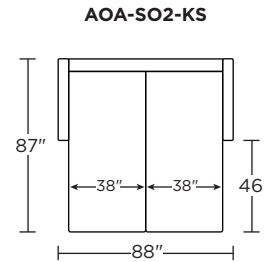

TODAY SLEEPER

ALORA

**AMERICAN
LEATHER**

Standard Features:

- Premium high-density, high-resiliency foam seat
- Loose back and tight seat cushions
- Unique seat cushion design doubles as a mattress section
- Zero wall clearance
- Single-needle top-stitch
- Limited lifetime warranty on frame
- Limited three-year warranty on mechanism
- Quick-ship delivery

Scale: 1/8 inch = 1 foot
All dimensions are approximate and subject to change.
Specify components from the sitting position.