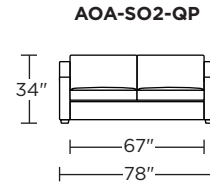

TODAY SLEEPER

ALORA

**AMERICAN
LEATHER**

Standard Features:

- Premium high-density, high-resiliency foam seat
- Loose back and tight seat cushions
- Unique seat cushion design doubles as a mattress section
- Zero wall clearance
- Single-needle top-stitch
- Limited lifetime warranty on frame
- Limited three-year warranty on mechanism
- Quick-ship delivery

Scale: 1/8 inch = 1 foot
All dimensions are approximate and subject to change.
Specify components from the sitting position.