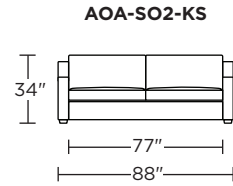

TODAY SLEEPER

ALORA

**AMERICAN
LEATHER**

Standard Features:

- Premium high-density, high-resiliency foam seat
- Loose back and tight seat cushions
- Unique seat cushion design doubles as a mattress section
- Zero wall clearance
- Single-needle top-stitch
- Limited lifetime warranty on frame
- Limited three-year warranty on mechanism
- Quick-ship delivery

Scale: 1/8 inch = 1 foot
All dimensions are approximate and subject to change.
Specify components from the sitting position.