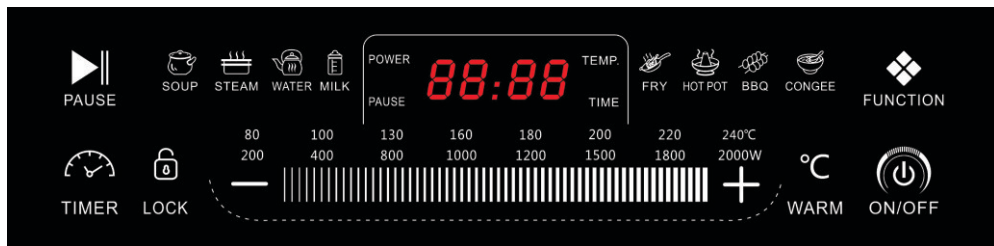

Caution: The plate is hot after cooking, please don't touch with your hand.

COOKING
ZONE

DIGITAL
DISPLAY

CONTROL
PANEL

HOW TO USE THE COOKTOP

COOKING FUNCTIONS

Soup cooking power is set to 1200W. It will change to 800W after 15 minutes.

Steam cooking power is set to 1200W. It will change to 800W after 15 minutes.

Water cooking power is set to 2000W.

Milk cooking power is set to 800W. It will pause heating after 20 minutes or if the temperature is detected to be over 60 degrees.

Fry cooking power is set to 240 degrees.

Hot pot cooking power is set to 1200W.

BBQ cooking power is set to 220 degrees.

Congee cooking power is set to 1200W. It will change to 800W after 15 minutes.

SAFETY CHILD LOCK