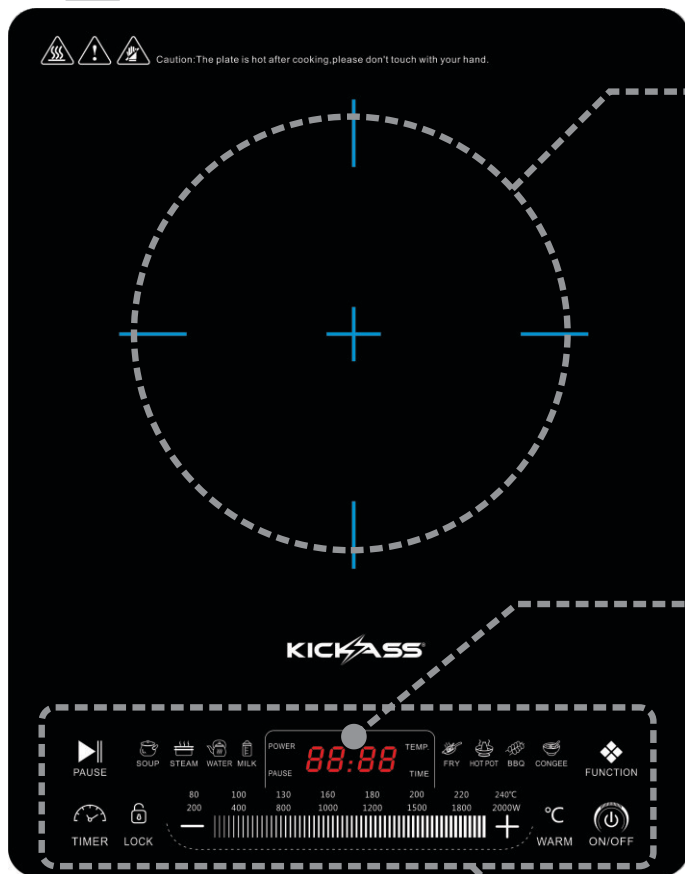

UNDERSTANDING YOUR COOKTOP

EXHAUST VENT

COOKING
ZONE

DIGITAL
DISPLAY

CONTROL
PANEL