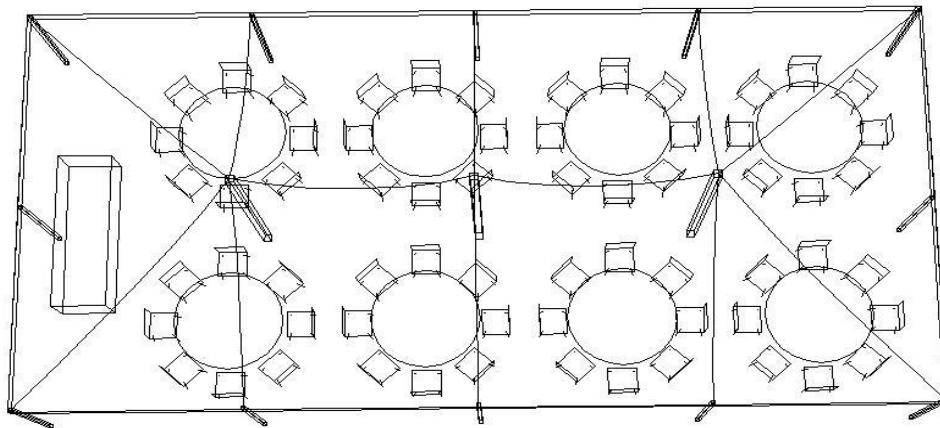

2024 20' x 40' PACKAGE

Package includes the following:

- 20' x 40' white rope tent, set-up on grass. Tent requires a 30'x50' grass area to be installed properly and cannot be setup over driveways.
- 8 – 60" round tables
- 64 – brown folding chairs
- 1 – 8' banquet table
- 9 – plastic table coverings (your choice of in stock colors)

Total cost of package: \$793.50 + Tax + Delivery

***Total cost of frame tent package: \$1223.50 + Tax + Delivery**

All packages can be customized to fit customers' needs; additional costs may apply.

***Frame tents are required for set-ups where tent staking is limited (driveways). Frame tent package includes weights (\$180) which can be removed from cost if Taylor Rental can use stakes to secure the tent.**