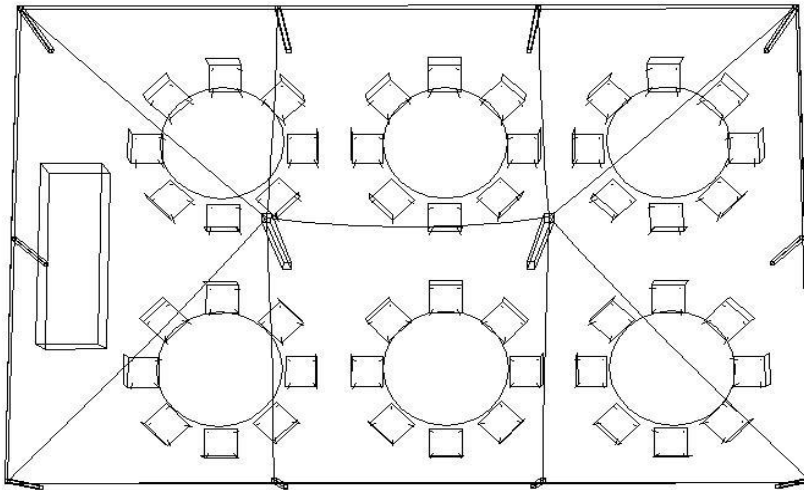

2024 20' x 30' PACKAGE

Package includes the following:

- 20' x 30' white rope tent, set-up on grass. Tent requires a 30'x40' grass area to be installed properly and cannot be setup over driveways.
- 6 – 60" round tables
- 48 – brown folding chairs
- 1 – 8' banquet table
- 7 – plastic table coverings (your choice of in stock colors)

Total cost of package: \$624.50 + Tax + Delivery

***Total cost of frame tent package: \$954.50 + Tax + Delivery**

All packages can be customized to fit customers' need; additional costs may apply.

***Frame tents are required for set-ups where tent staking is limited (driveways). Frame tent package includes weights (\$180) which can be removed from cost if Taylor Rental can use stakes to secure the tent.**