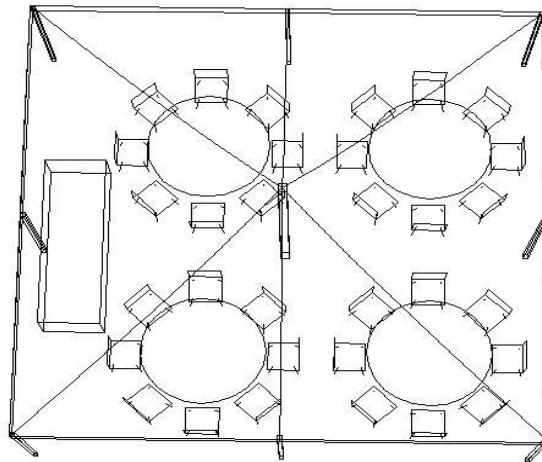

2024 20' x 20' PACKAGE

Package includes the following:

- 20' x 20' white rope tent, set-up on grass. Tent requires a 30'x30' grass area to be installed properly and cannot be setup over driveways.
- 4 – 60" round tables
- 32 – brown folding chairs
- 1 – 8' banquet table
- 5 – plastic table coverings (your choice of in stock colors)

Total cost of package: \$505.50 + Tax + Delivery

***Total cost of frame tent package: \$675.50+ Tax + Delivery**

All packages can be customized to fit customers' needs; additional costs may apply.

***Frame tents are required for set-ups where tent staking is limited (driveways). Frame tent package includes weights (\$120) which can be removed from cost if Taylor Rental can use stakes to secure the tent.**