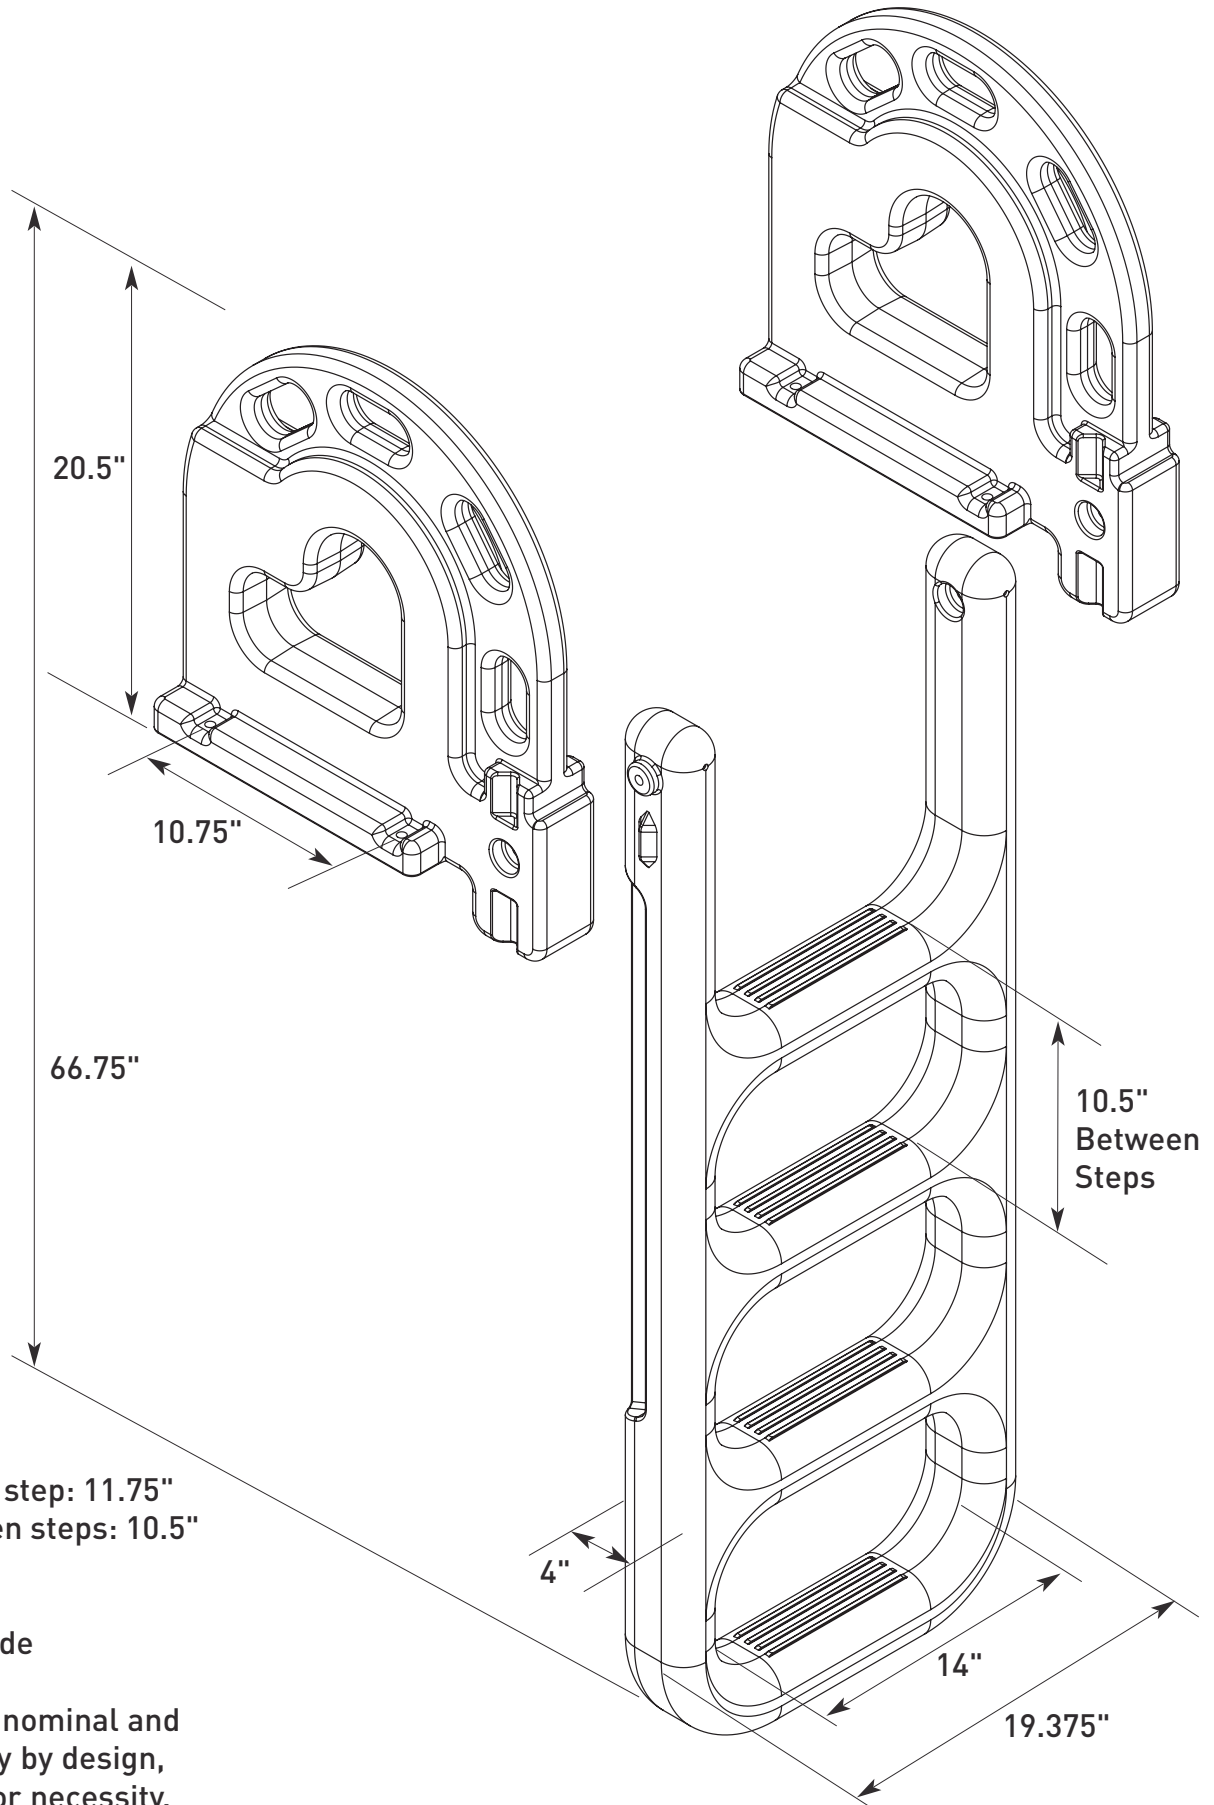

Dimensions for:

Swing-Up Rotomolded Ladders
Part#: DE2064F, DE2164F

Distance to first step: 11.75"
Distance between steps: 10.5"

Treads:
4" deep x 14" wide

Dimensions are nominal and
may vary slightly by design,
production run or necessity.