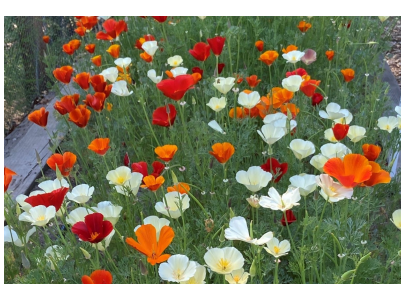

Preorder Saffron Now for Fall Delivery!

Saffron crocus (*Crocus sativus*) have rich, violet-purple blossoms with brilliant orange/red stigmas that are the source of the aromatic, exotic and pricey (!) culinary spice saffron. As the flowers open, it's super easy to collect and simply air dry the stigmas from the flowers for your own fresh, first quality, intensely flavored saffron "threads" for cooking. Saffron is easily grown in the garden or containers... [Read More](#)

Video You Can Use Now:

Grow "Cut and Come Again" Mesclun Mix Lettuces

For salad lovers in small spaces! Watch Renee's demo on growing "cut and come again" lettuces in a pot. The flavors, textures and colors of these baby salads enjoyed minutes after harvesting is one of the best rewards of kitchen gardening.

Closeout Sale: 40% Off Remaining Potatoes

[Quantities Limited](#)
[Order Now](#)

May In The Trial Garden

This season we are evaluating new products including these heavy duty fabric Smart Pots. They are lightweight, easy to move, and come in pretty accent colors. To test them, we are growing the same plants in plastic pots, clay pots and Smart Pots to compare results.

Growing vining varieties means having good sturdy trellises for them to climb, so we are testing growing pole beans and climbing zucchini on this sturdy, lightweight, reusable wide grid trellis. If it works well this season we will offer it to our customers.