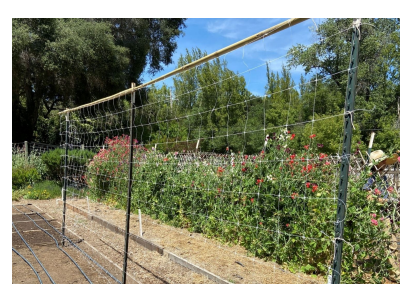

Video You Can Use Now:

Grow "Cut and Come Again" Mesclun Mix Lettuces

For salad lovers in small spaces! Watch Renee's demo on growing "cut and come again" lettuces in a pot. The flavors, textures and colors of these baby salads enjoyed minutes after harvesting is one of the best rewards of kitchen gardening.

Closeout Sale: 40% Off Remaining Potatoes

[Quantities Limited](#)
[Order Now](#)

May In The Trial Garden

This season we are evaluating new products including these heavy duty fabric Smart Pots. They are lightweight, easy to move, and come in pretty accent colors. To test them, we are growing the same plants in plastic pots, clay pots and Smart Pots to compare results.

Growing vining varieties means having good sturdy trellises for them to climb, so we are testing growing pole beans and climbing zucchini on this sturdy, lightweight, reusable wide grid trellis. If it works well this season we will offer it to our customers.