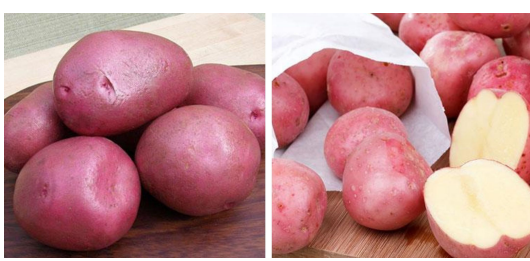

Preorder Saffron Now for Fall Delivery!

Saffron crocus (*Crocus sativus*) have rich, violet-purple blossoms with brilliant orange/red stigmas that are the source of the aromatic, exotic and pricey (!) culinary spice saffron. As the flowers open, it's super easy to collect and simply air dry the stigmas from the flowers for your own fresh, first quality, intensely flavored saffron "threads" for cooking. Saffron is easily grown in the garden or containers... [Read More](#)

Video You Can Use Now:

Grow "Cut and Come Again" Mesclun Mix Lettuces

For salad lovers in small spaces! Watch Renee's demo on growing "cut and come again" lettuces in a pot. The flavors, textures and colors of these baby salads enjoyed minutes after harvesting is one of the best rewards of kitchen gardening.