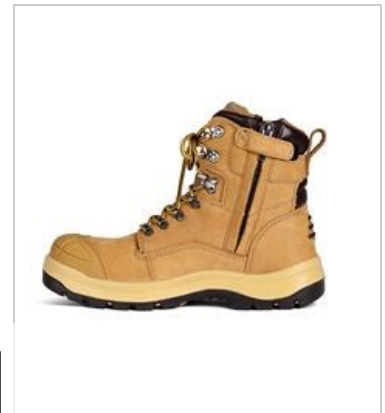

ROADTRAIN ZIP SAFETY BOOT

9F1

HARD WORKING

Available Colours:

Black
(PREMIUM
FULL GRAIN
LEATHER)

Wheat
(NUBUCK
LEATHER)

Details

- > Nitrile/PU sole construction
- > Removable extra thick PU insert
- > Anti-static sole
- > Non marking sole
- > SRC slip resistant sole
- > Oil resistant sole
- > Flex zone technology
- > Composite toe cap and TPU toe cover
- > Individually boxed, carton of 5
- > Meets AS/NZS 2210.3:2009 Certified by BSI BMP No 622279