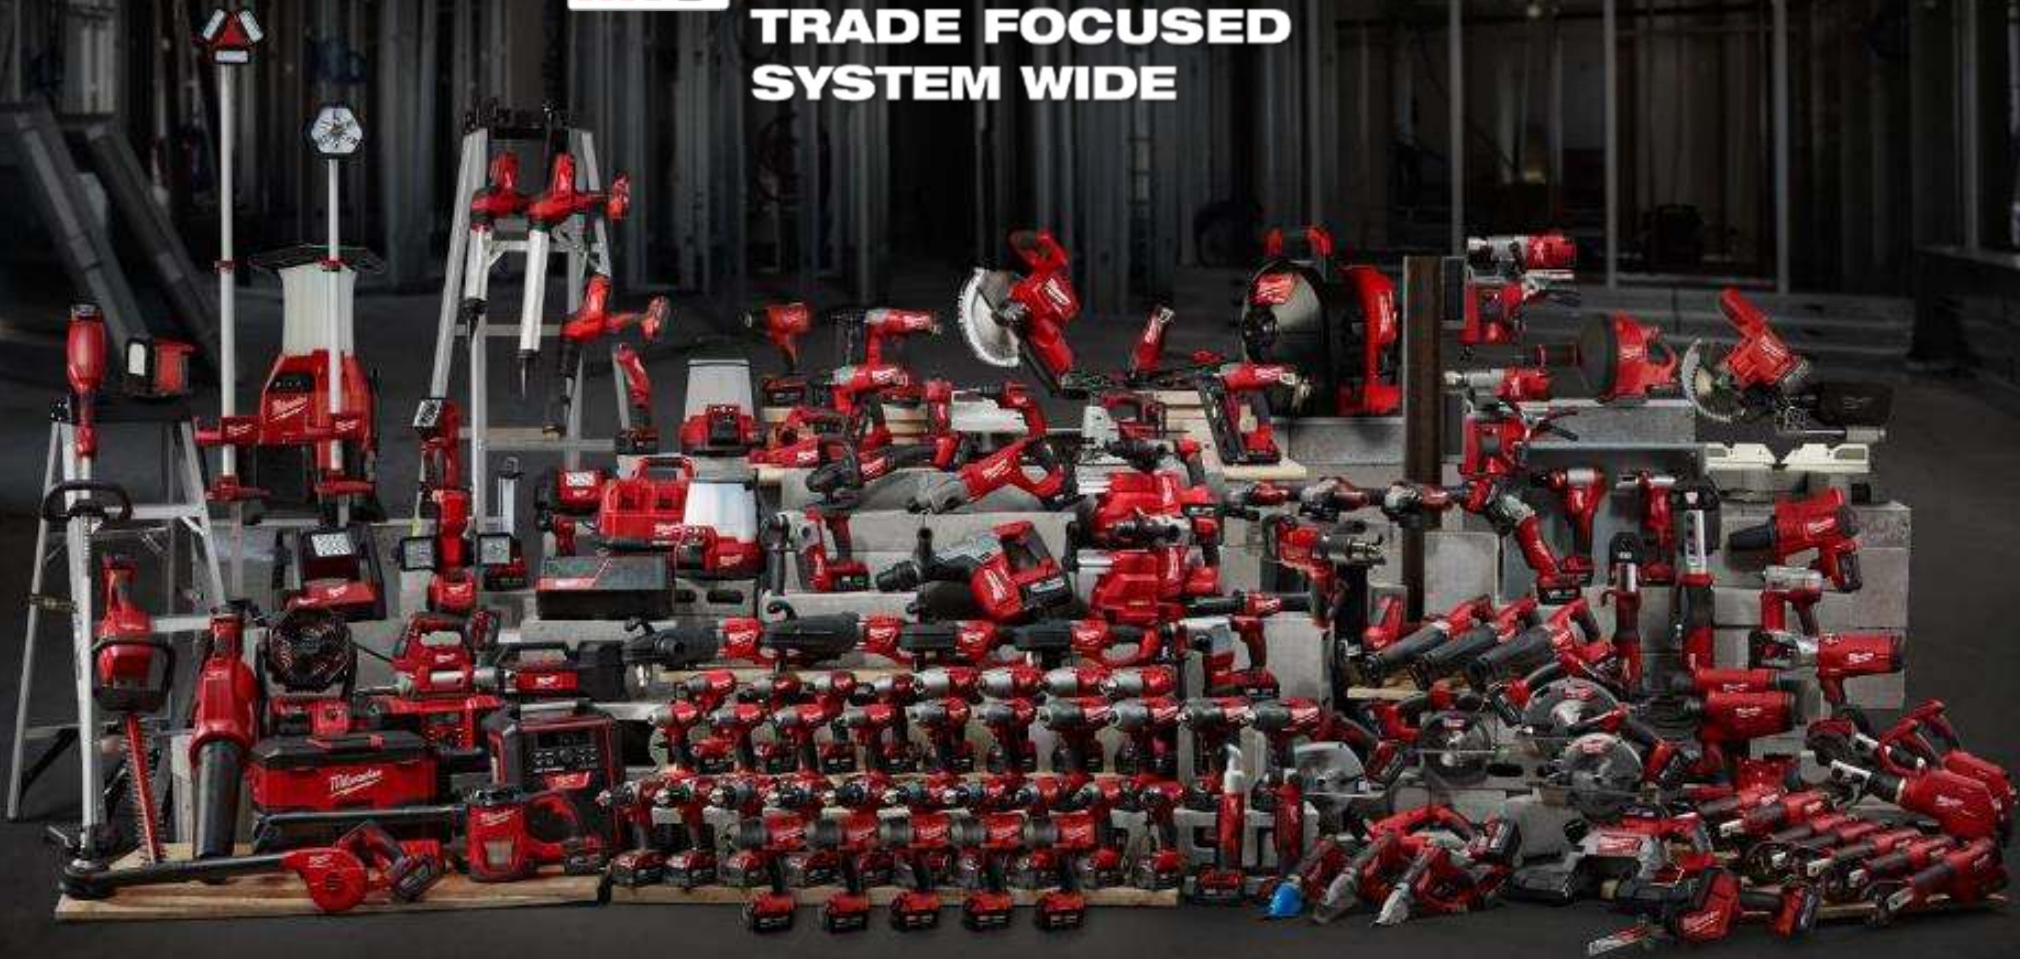

M18 PERFORMANCE DRIVEN TRADE FOCUSED SYSTEM WIDE

The MILWAUKEE® M18™ cordless system represents the ultimate synergy of professional grade power, extreme performance and superior ergonomics. Powered by REDLITHIUM™ battery technology for unmatched run-time, and coupled with patented technologies, innovative motors and advanced electronics, M18™ changes the game. Focused on improving productivity for professionals in the trades, MILWAUKEE® offers more than 150 performance-driven solutions that are fully compatible with the M18™ family —the fastest growing 18V cordless system on the market.