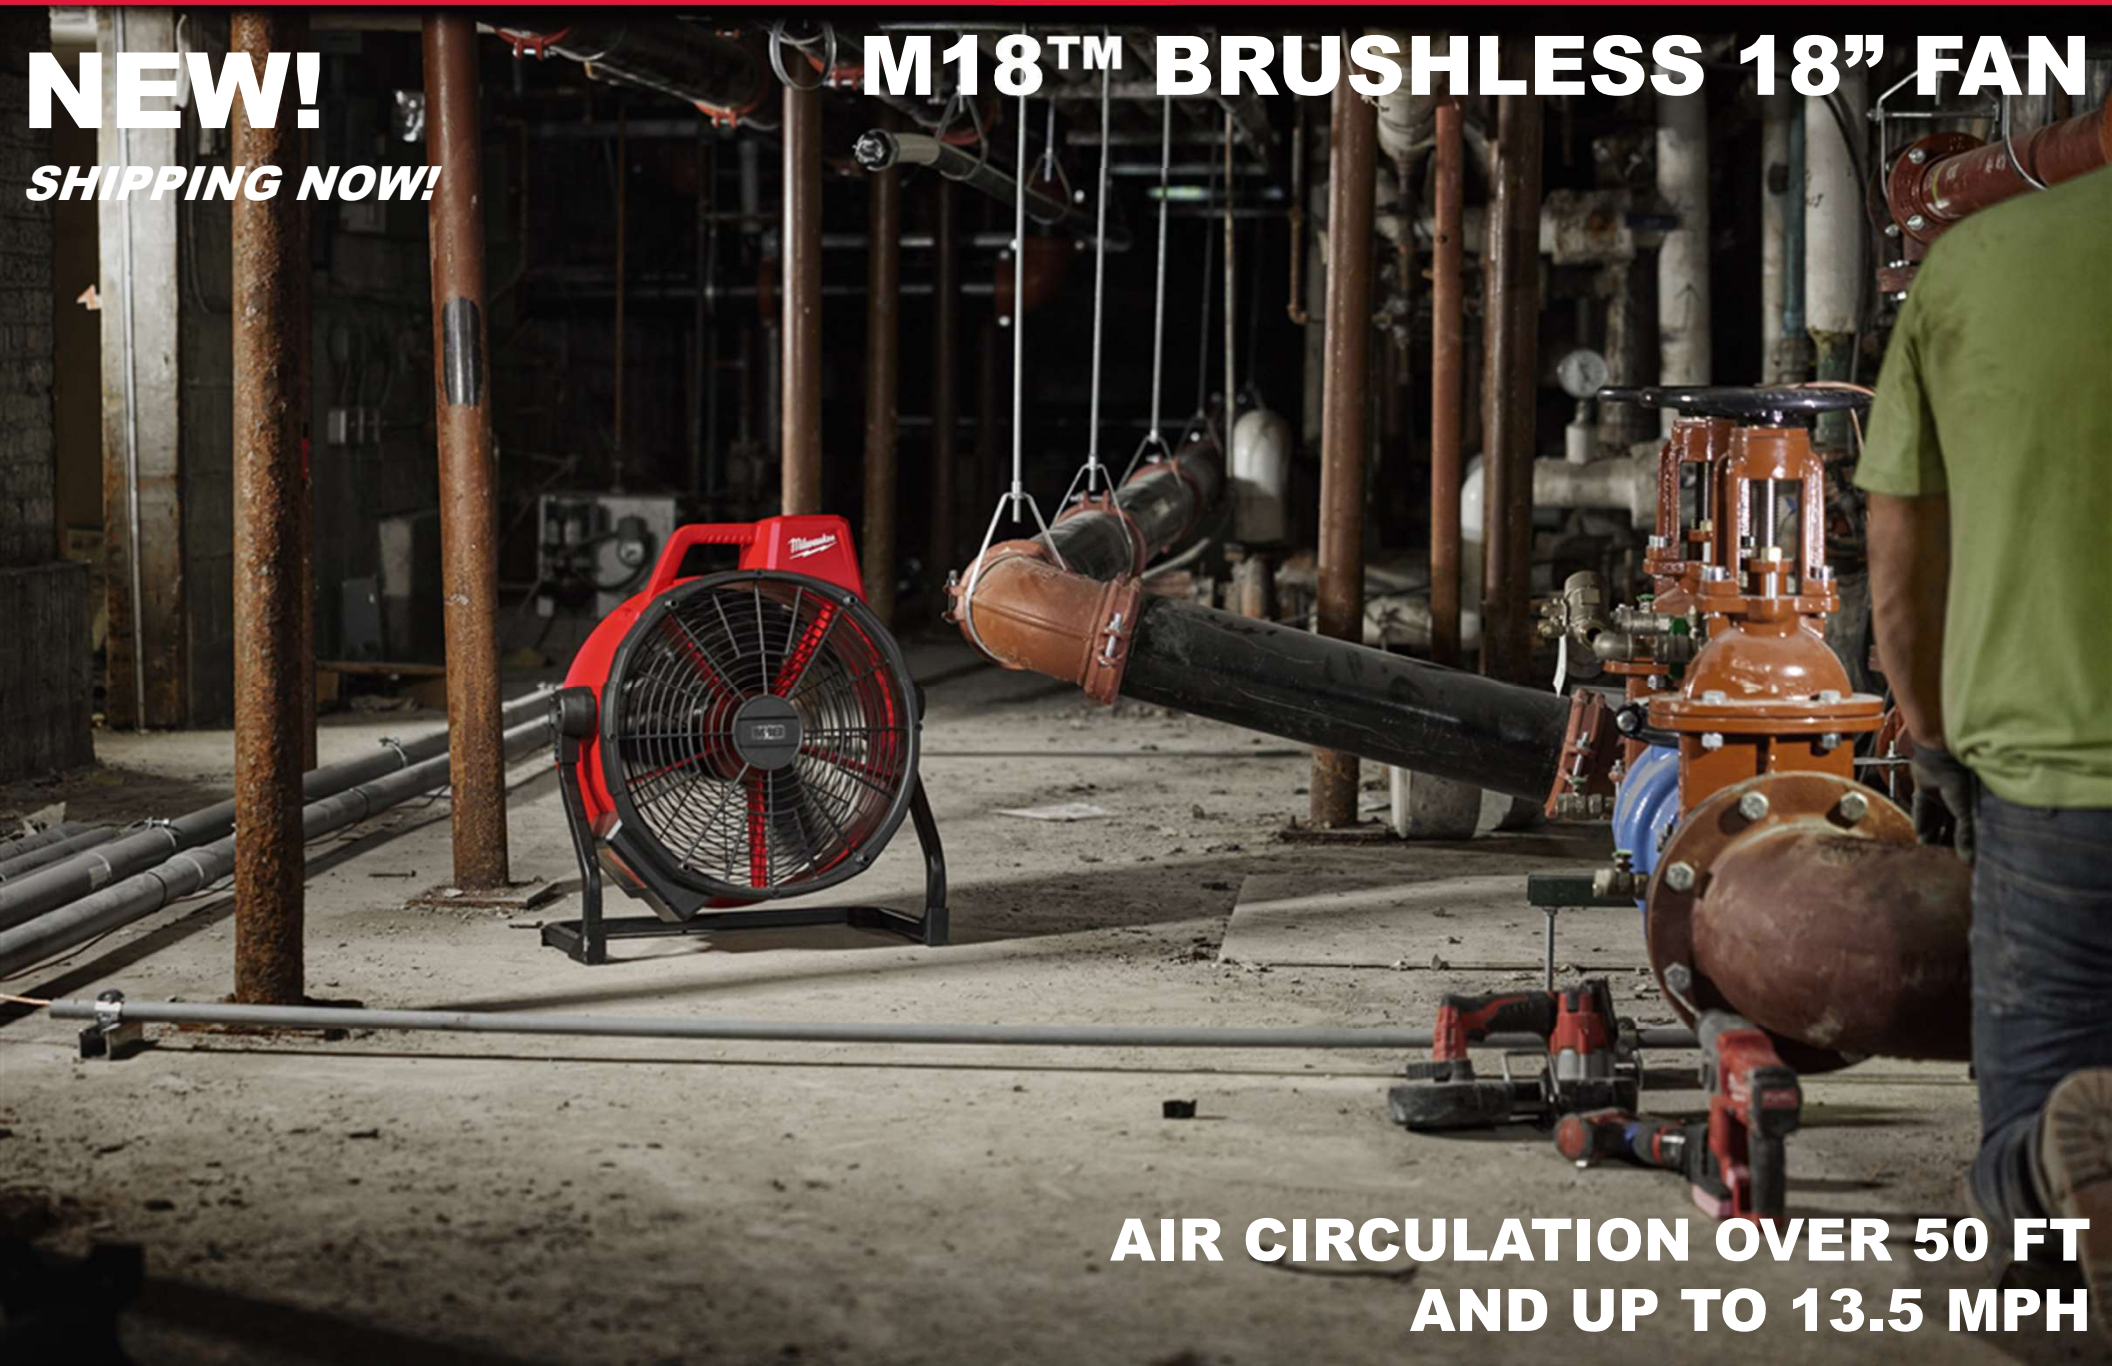

Retail
\$129.99
FREE
FREE

M18™ PROMOTIONS

P2 2024

NEW!
SHIPPING NOW!

M18™ BRUSHLESS 18" FAN

**AIR CIRCULATION OVER 50 FT
AND UP TO 13.5 MPH**

MAY 2024 – JULY 2024 MILWAUKEE PROMOS

NEW LOWER PRICE ON SELECT M18™ KITS