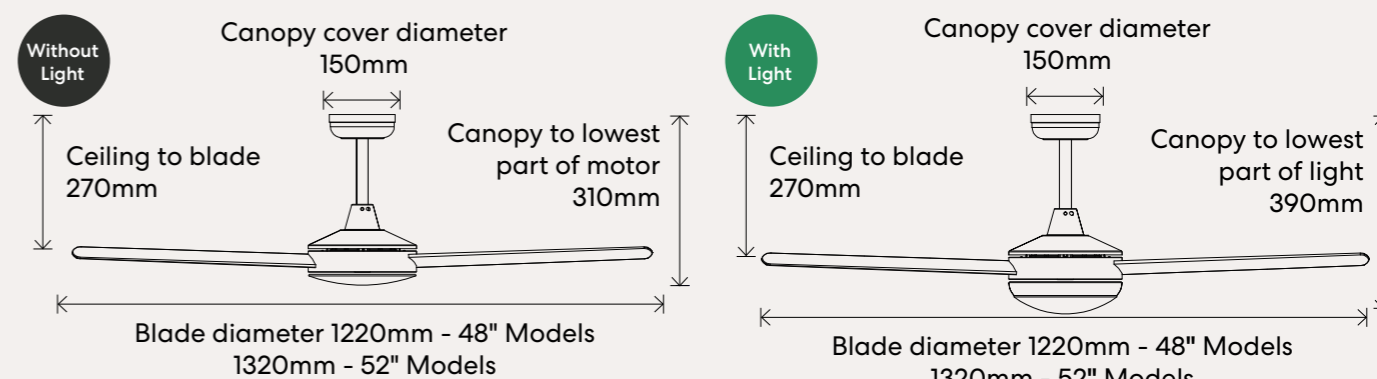

48" Remote

Speed	Wattage	RPM	Airflow
1	3.6w	60	3,061 m3/hr
2	4.5w	90	4,253 m3/hr
3	6.7w	125	5,608 m3/hr
4	9.4w	161	6,997 m3/hr
5	14.1w	183	8,079 m3/hr
6	19.4w	215	9,601 m3/hr

52" Remote

Speed	Wattage	RPM	Airflow
1	5w	60	3,911 m3/hr
2	7w	90	5,242 m3/hr
3	10w	122	6,394 m3/hr
4	16w	151	7,454 m3/hr
5	25w	185	9,202 m3/hr
6	35w	215	11,060 m3/hr

Dimensions

Extension Rods

K500M/109A White 900mm	K500M/215A White 1500mm
---------------------------	----------------------------

Eco Silent Deluxe DC

The Eco Silent Deluxe packages all of the year's innovations in a straightforward four blade design.