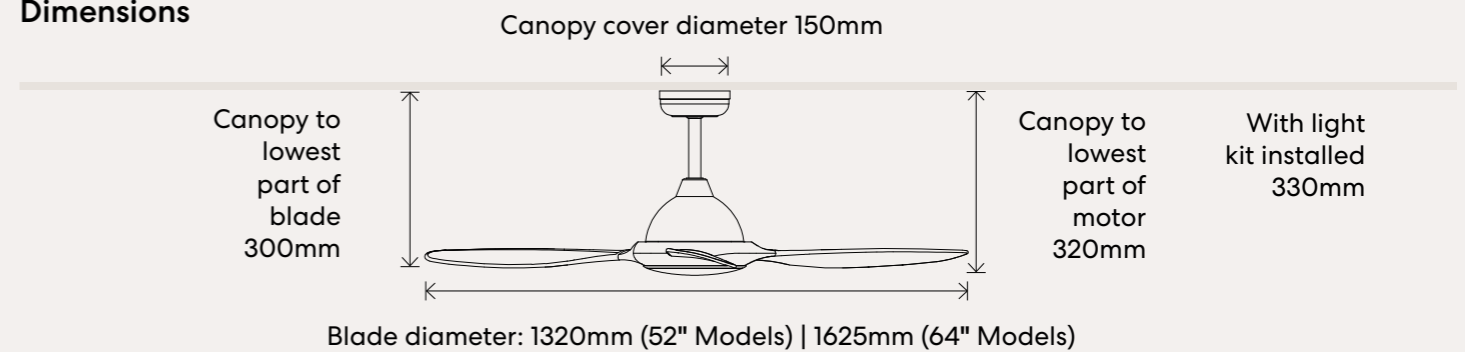

Dimensions

Extension Rods

K500M/109A White 900mm	K500M/209A Black 900mm	K500M/115A White 1500mm	K500M/215A Black 1500mm

8 Year
8 Year Motor Warranty
2 year in home + 6 year motor replacement