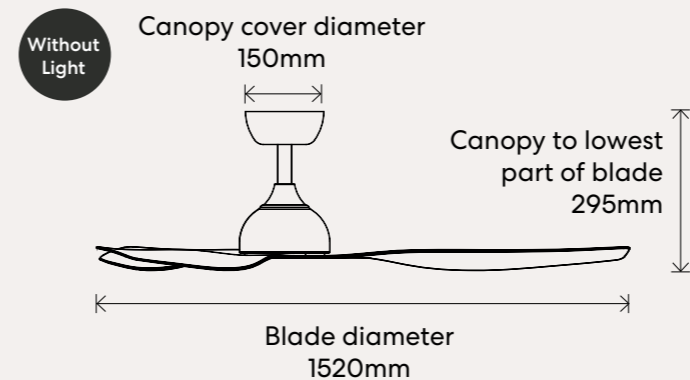

Performance

Speed	Motor Wattage	RPM	Airflow
1	5.6w	80	6,880 m3/hr
2	8.3w	96	8,050 m3/hr
3	11w	113	9,290 m3/hr
4	17w	136	10,500 m3/hr
5	27w	164	13,500 m3/hr
6	40w	191	15,200 m3/hr

Dimensions

Extension Rods - No Light Models