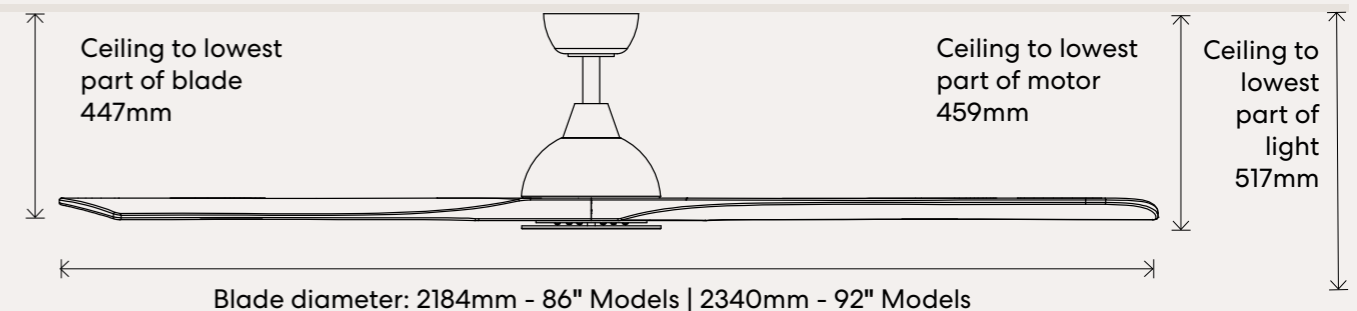

Performance 92" Models

Speed	Motor Wattage	RPM	Airflow (m3/hr)
1	12w	75	3,610
2	15.7w	86	7,796
3	22.5w	93	11,152
4	30.4w	105	12,896
5	40w	116	14,058
6	54.8w	127	16,235

Dimensions

This fan requires a minimum ceiling height of 2.7m.

Canopy cover diameter
150mm

Supplied with a 250mm rod which results in larger than average ceiling to blade drop.

Extension Rods

Matte Black 900mm Without Light K505M/209A With Light K5061/209A	White 900mm Without Light K505M/109A With Light K5061/109A	Matte Black 1800mm Without Light K505M/218A With Light K5061/218A	White 1800mm Without Light K505M/118A With Light K5061/118A
--	--	---	---