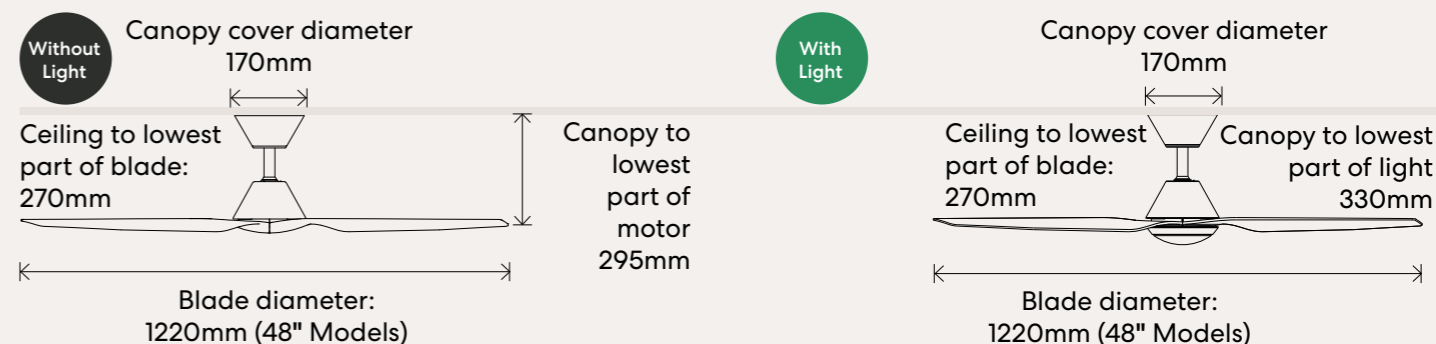

White / Beechwood

F8000/222A
Remote / Smart (via app)

Black / Spotted Gum

F8001/101B
Remote / Smart (via app)
CCT Dimmable LED Light

White

F8001/202B
Remote / Smart (via app)
CCT Dimmable LED Light

Black

F8001/121B
Remote / Smart (via app)
CCT Dimmable LED Light

White / Beechwood

F8001/222B
Remote / Smart (via app)
CCT Dimmable LED Light

Black / Spotted Gum

RECOMMENDED
CHOICE
December 2021

48"
1220mm

8 Year
Motor Warranty
2 year in home
+ 6 year motor
replacement

Technical Data

Install Location:	Indoor / Outdoor* & Coastal
Motor Type:	DC
Blade Material:	ABS Plastic
Operation:	Wall Control | SMART/Remote Remote frequency 2.4 GHz

Reversible SMART/Remote:	Yes
Reversible Wall Control:	No
Ceiling Mount Angle:	0-7°
Blade Pitch:	12°
Timer:	1-9 Hour

About the CCT LED Light

3000k 1300 Lumens	4200k 1600 Lumens	5000k 1500 Lumens

Light Type:	LED (18w)
Dimmable:	Yes (8 Steps)

SP13-MK001 - User Replaceable LED Light Panel. Plug in LED panel can be replaced without an electrician.

LED Light has CCT & Dimming level memory, turn your fan off / on and the same light settings will be retained

Performance - Remote / SMART

Speed	Motor Wattage	RPM	Airflow
1	3.2	60	3,240
2	4.2	94	4,553
3	6.1	129	5,861
4	9.1	163	7,056
5	13.5	197	8,129
6	20.2	230	9,409

Airflow measured in m3/hr

Performance - Wall Control

Speed	Motor Wattage	RPM	Airflow
1	4.3	90	4,453
2	5.7	118	5,646
3	7.6	146	6,259
4	10.6	175	7,542
5	15	203	8,367
6	21.3	230	9,411

Dimensions

Extension Rods

K500M/109A White 900mm	K500M/209A Black 900mm	K500M/115A White 1500mm	K500M/215A Black 1500mm