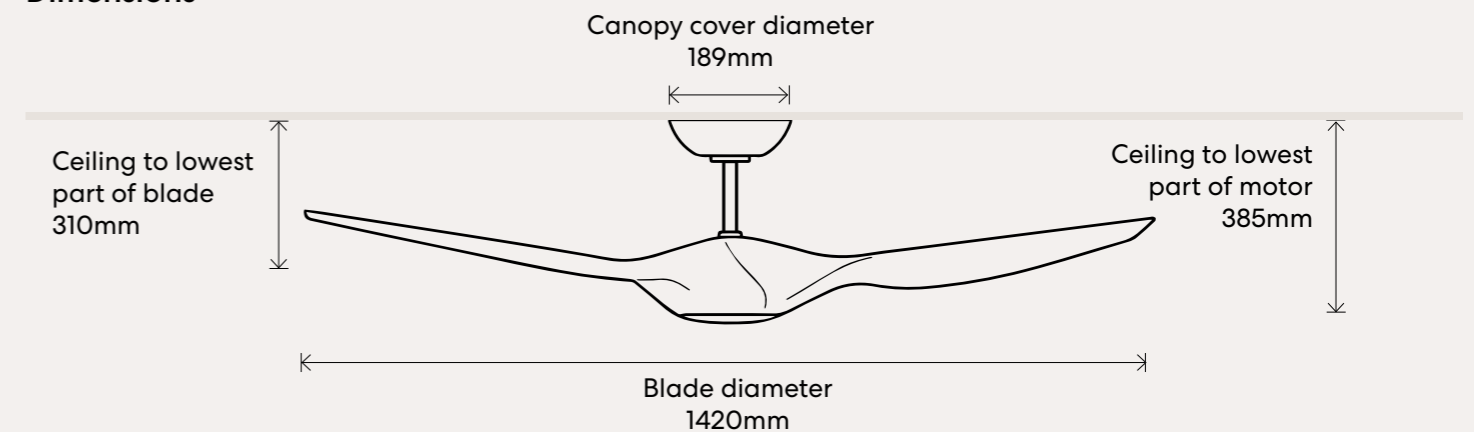

Dimensions

Extension Rods

K503M/109A White 900mm	K503M/509A Koa 900mm	K503M/215A Black 1500mm
K503M/209A Black 900mm	K503M/115A White 1500mm	K503M/515A Koa 1500mm