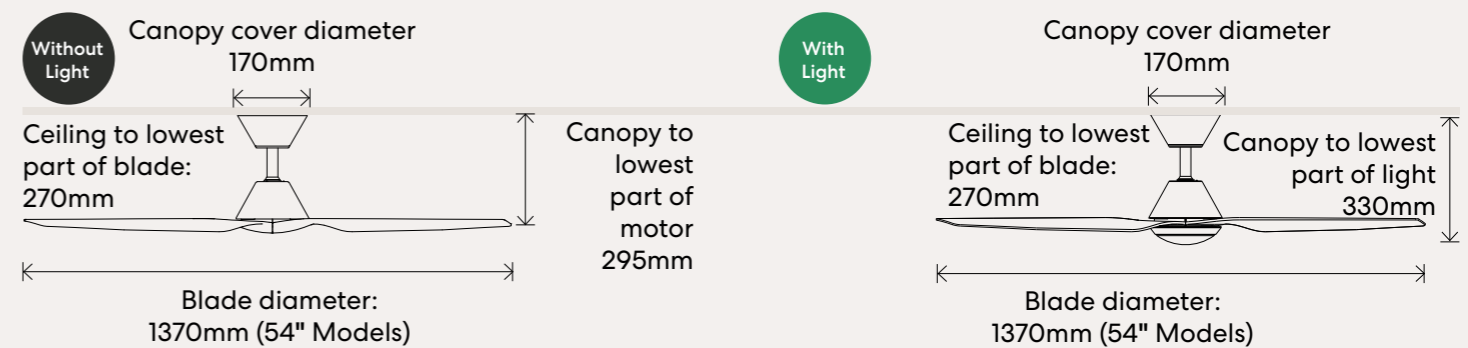

F8031/101B
Remote / Smart (via app)
CCT Dimmable LED Light

F8031/202B
Remote / Smart (via app)
CCT Dimmable LED Light

F8031/121B
Remote / Smart (via app)
CCT Dimmable LED Light

F8031/222B
Remote / Smart (via app)
CCT Dimmable LED Light

White

Black

White /
Beechwood

Black /
Spotted Gum

White

Black

White /
Beechwood

Black /
Spotted Gum

RECOMMENDED
CHOICE
December 2021

54"
1370mm

8
Year

8 Year
Motor Warranty
2 year in home
+ 6 year motor
replacement

Technical Data

Install Location:	Indoor / Outdoor* & Coastal
Motor Type:	DC
Blade Material:	ABS Plastic
Operation:	Wall Control | SMART/Remote Remote frequency 2.4 GHz

Reversible SMART/Remote:	Yes
Reversible Wall Control:	No
Ceiling Mount Angle:	0-7°
Blade Pitch:	12°
Timer:	1-9 Hour

About the CCT LED Light

3000k 1300 Lumens	4200k 1600 Lumens	5000k 1500 Lumens

Light Type:	LED (18w)
Dimmable:	Yes (8 Steps)

SP13-MK001 - User Replaceable LED Light Panel. Plug in LED panel can be replaced without an electrician.

LED Light has CCT & Dimming level memory, turn your fan off / on and the same light settings will be retained

Performance - Remote / SMART

Speed	Motor Wattage	RPM	Airflow
1	3.4	60	3,420
2	4.6	88	4,644
3	6.8	116	6,049
4	10	145	7,02
5	15.2	174	8,641
6	22.5	200	10,801

Airflow measured in m3/hr

Performance - Wall Control

Speed	Motor Wattage	RPM	Airflow
1	5	90	4,631
2	6.4	112	5,934
3	8.7	135	6,796
4	12	157	7,298
5	16.4	179	8,743
6	23	200	10,859

Dimensions

Extension Rods

K500M/109A White 900mm	K500M/209A Black 900mm	K500M/115A White 1500mm	K500M/215A Black 1500mm