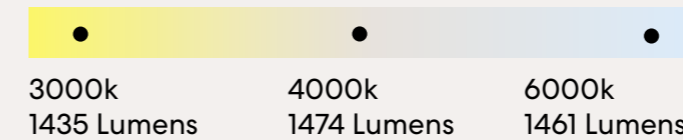

About the CCT LED Light

LED Light has CCT & Dimming level memory, turn your fan off / on and the same light settings will be retained

Light Type:	LED (24w)
Dimmable:	Yes (8 Steps)

SP13-FM004 - User Replaceable LED Light Panel. Plug in LED panel can be replaced without an electrician.

Anti-corrosive paint applied on all metal components & waterproof sealer on solid timber blades

Performance 86" Models

Speed	Motor Wattage	RPM	Airflow (m3/hr)
1	12w	78	3,460
2	15.6w	87	6,569
3	22.2w	98	9,089
4	30w	110	11,246
5	39.8w	121	12,005
6	54.3w	131	14,052

Performance 92" Models

Speed	Motor Wattage	RPM	Airflow (m3/hr)
1	12w	75	3,610
2	15.7w	86	7,796
3	22.5w	93	11,152
4	30.4w	105	12,896
5	40w	116	14,058
6	54.8w	127	16,235

Dimensions

This fan requires a minimum ceiling height of 2.7m.

Canopy cover diameter
150mm

Supplied with a 250mm rod which results in larger than average ceiling to blade drop.