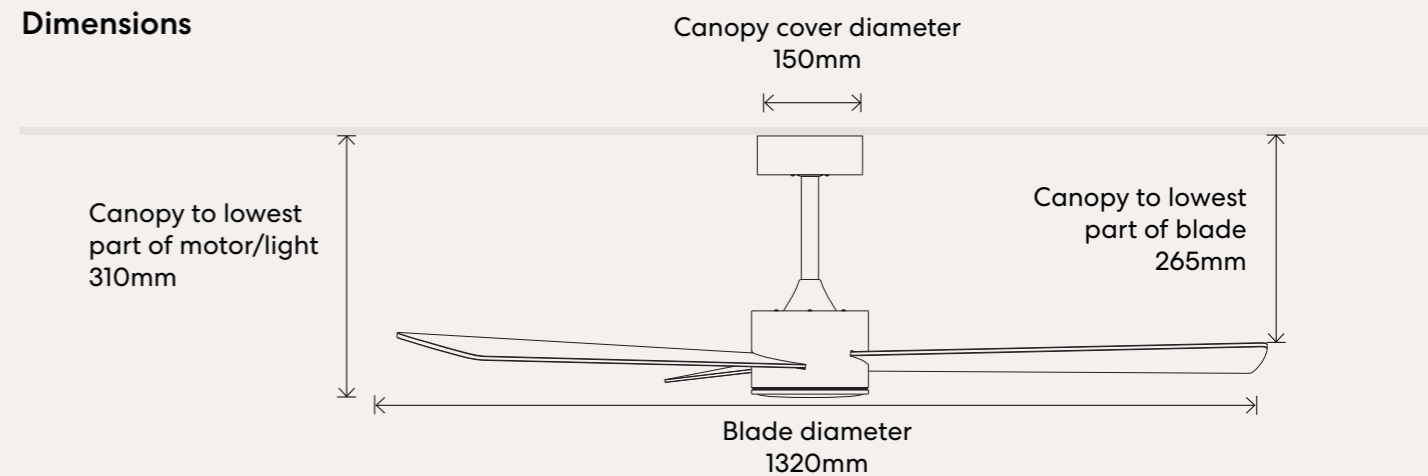

Dimensions

Extension Rods

K507M/106A White 600mm	K507M/206A Black 600mm	K507M/112A White 1200mm	K507M/212A Black 1200mm