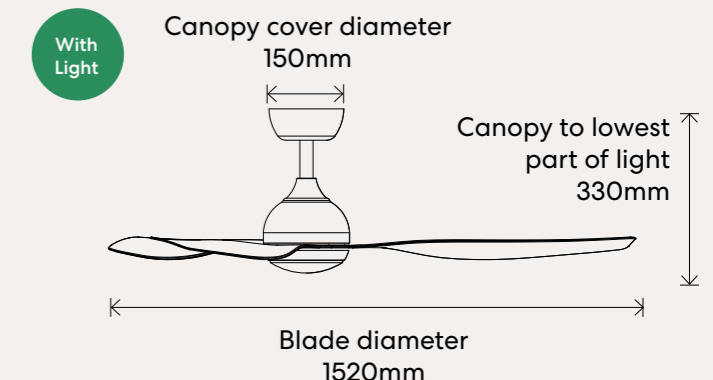

Performance

Speed	Motor Wattage	RPM	Airflow
1	5.6w	80	6,880 m3/hr
2	8.3w	96	8,050 m3/hr
3	11w	113	9,290 m3/hr
4	17w	136	10,500 m3/hr
5	27w	164	13,500 m3/hr
6	40w	191	15,200 m3/hr

Dimensions

Extension Rods - No Light Models