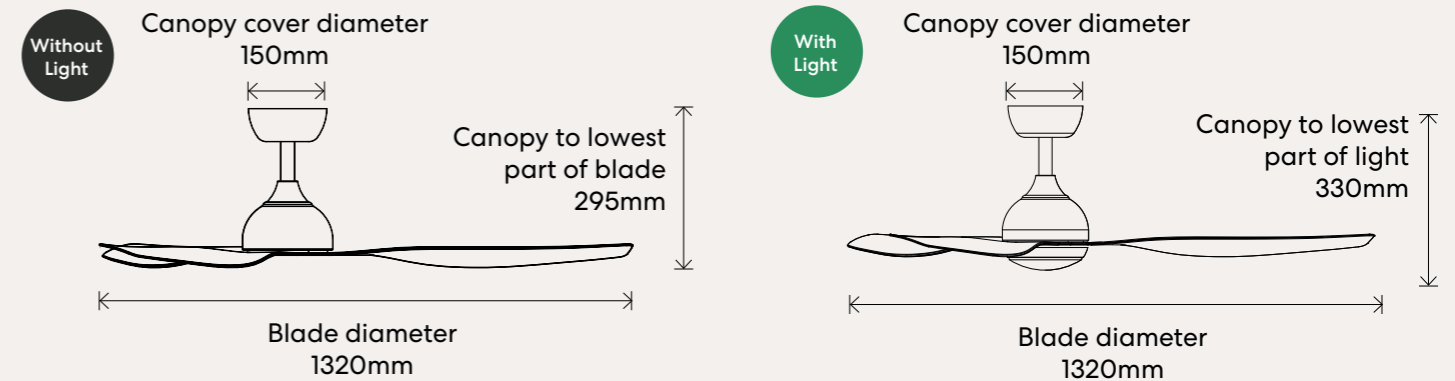

Performance - LED Light Models

Speed	Motor Wattage	RPM	Airflow
1	6.8w	90	6,150 m3/hr
2	10.4w	123	7,680 m3/hr
3	15w	142	8,063 m3/hr
4	21w	161	8,540 m3/hr
5	27w	175	9,580 m3/hr
6	36w	195	10,395 m3/hr

Dimensions