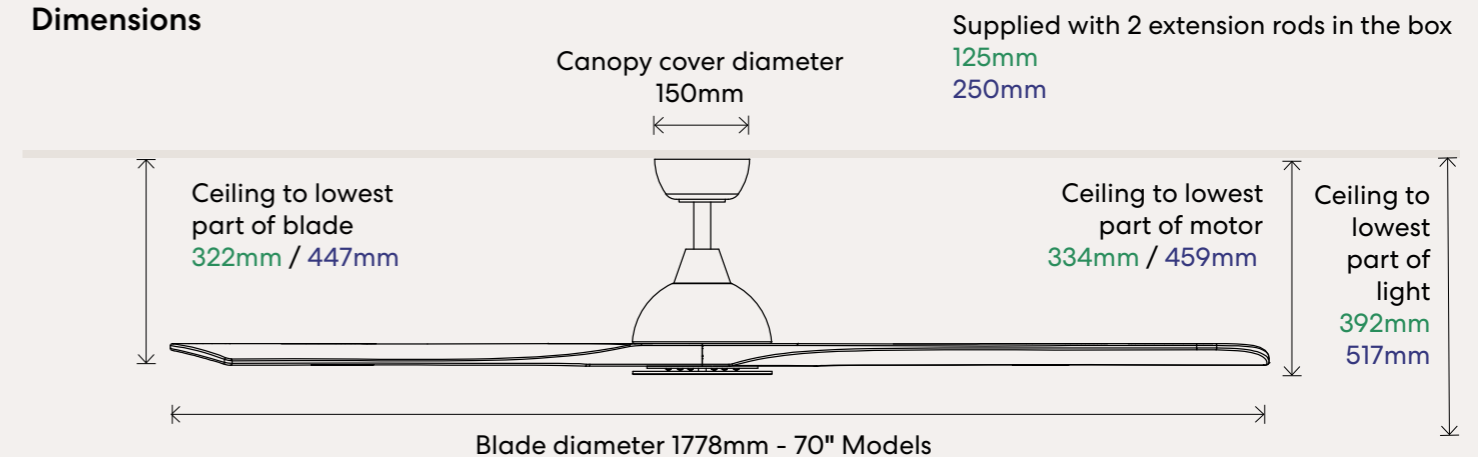

Dimensions

Extension Rods

Matte Black 900mm Without Light K505M/209A	White 900mm Without Light K505M/109A	Matte Black 1800mm Without Light K505M/218A	White 1800mm Without Light K505M/118A
With Light K5061/209A	With Light K5061/109A	With Light K5061/218A	With Light K5061/118A