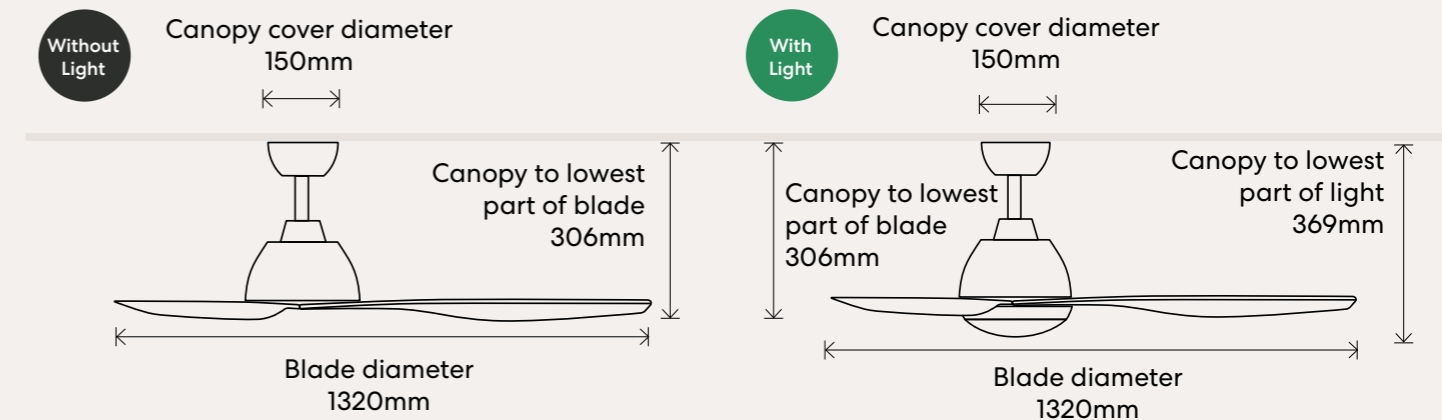

Dimensions

Extension Rods

K505M/109A White 900mm	K505M/118A White 1800mm
K505M/209A Black 900mm	K505M/218A Black 1800mm

	F0100/101A White No Light
	F0100/202A Black No Light
	F0100/205A Black / Koa No Light
	F0100/121A White / Beechwood No Light
	F0101/101A White LED Light
	F0101/202A Black LED Light
	F0101/205A Black / Koa LED Light
	F0101/121A White / Beechwood LED Light