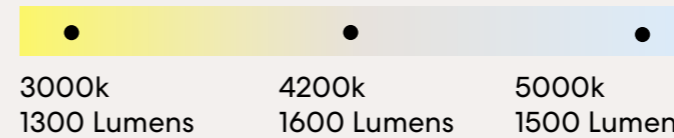

Eco Silent Deluxe DC

The Eco Silent Deluxe packages all of the year's innovations in a straightforward four blade design.

Technical Data

Install Location:	Indoor / Outdoor* & Coastal
Motor Type:	DC
Blade Material:	ABS Plastic
Operation:	Wall Control | SMART/Remote Remote frequency 2.4 GHz

Reversible Remote / Smart:	Yes
Reversible Wall Control:	No
Ceiling Mount Angle:	0-15°
Blade Pitch:	13° (Approx)
Timer:	1-9 Hour

About the CCT LED Light