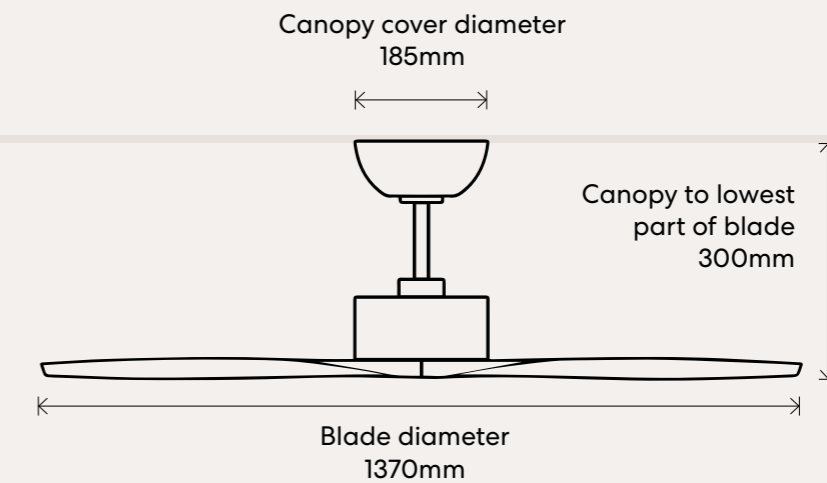

Extension Rods

KOO4M/106A Matte White 600mm	KOO4M/706A Oil Rubbed Bronze 600mm	KOO4M/206A Black 600mm
KOO4M/112A Matte White 1200mm	KOO4M/712A Oil Rubbed Bronze 1200mm	KOO4M/212A Black 1200mm