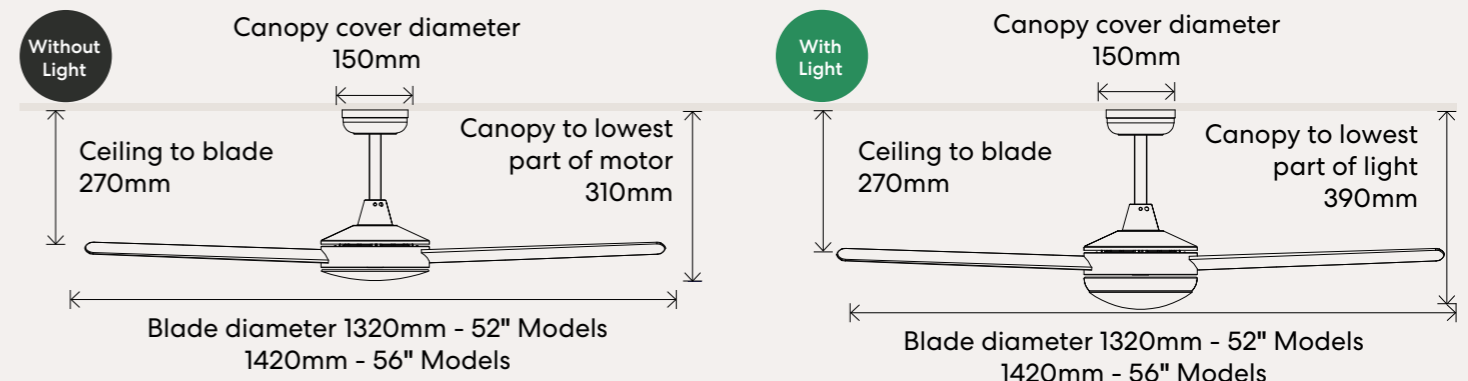

Dimensions

Extension Rods

K500M/109A White 900mm	K500M/209A Black 900mm	K500M/115A White 1500mm	K500M/215A Black 1500mm