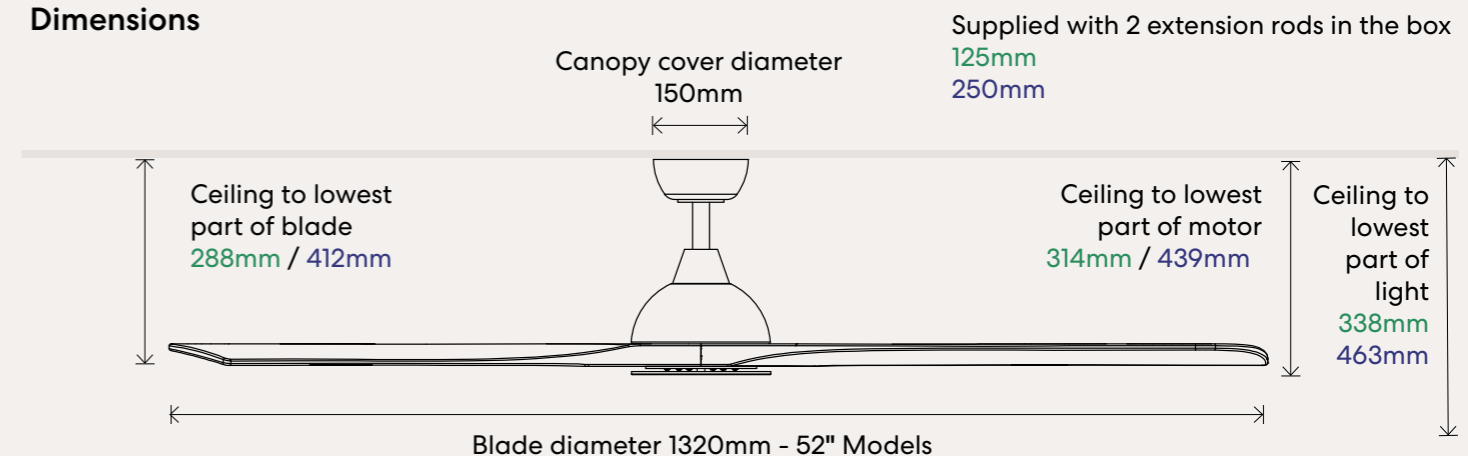

Dimensions

Extension Rods

Matte Black 900mm Without Light K505M/209A	White 900mm Without Light K505M/109A	Matte Black 1800mm Without Light K505M/218A	White 1800mm Without Light K505M/118A
Matte Black 900mm With Light K5061/209A	White 900mm With Light K5061/109A	Matte Black 1800mm With Light K5061/218A	White 1800mm With Light K5061/118A