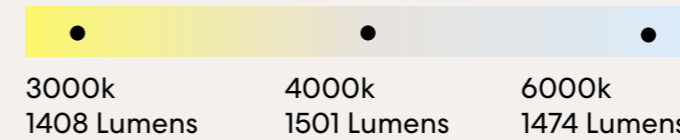

Breeze

AC

Flowing design that produces a calming breeze. The perfect complement to a modern living space.

Technical Data

Install Location:	Indoor/Outdoor* & Coastal	Reversible:	Yes (via motor)
Motor Type:	AC	Ceiling Mount Angle:	0-20°
Blade Material:	ABS Plastic	Blade Pitch:	12° (Approx)
Operation:	Wall Control		

About the CCT LED Light

Light Type:	LED (18w)
Dimmable:	No

Performance

Speed	Motor Wattage	RPM	Airflow
1	18w	107	4,707 m3/hr
2	34w	153	7,132 m3/hr
3	55w	197	9,732 m3/hr

Anti-corrosive paint applied on all metal components & ABS blades make this fan suitable for coastal environment installation

Dimensions

Extension Rods

K505M/109A White 900mm	K505M/118A White 1800mm
K505M/209A Black 900mm	K505M/218A Black 1800mm

	F0100/101A White No Light
	F0100/202A Black No Light
	F0100/205A Black / Koa No Light
	F0100/121A White / Beechwood No Light
	F0101/101A White LED Light
	F0101/202A Black LED Light
	F0101/205A Black / Koa LED Light
	F0101/121A White / Beechwood LED Light