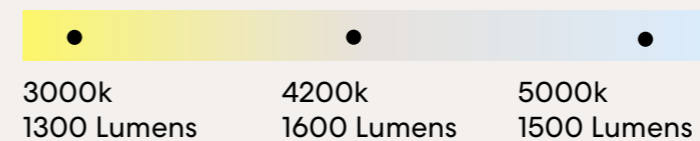

About the CCT LED Light

LED Light has CCT & Dimming level memory, turn your fan off / on and the same light settings will be retained

Light Type: LED (18w)

Dimmable: Yes (8 Steps)

SP13-MK005 - User Replaceable LED Light Panel. Plug in LED panel can be replaced without an electrician.