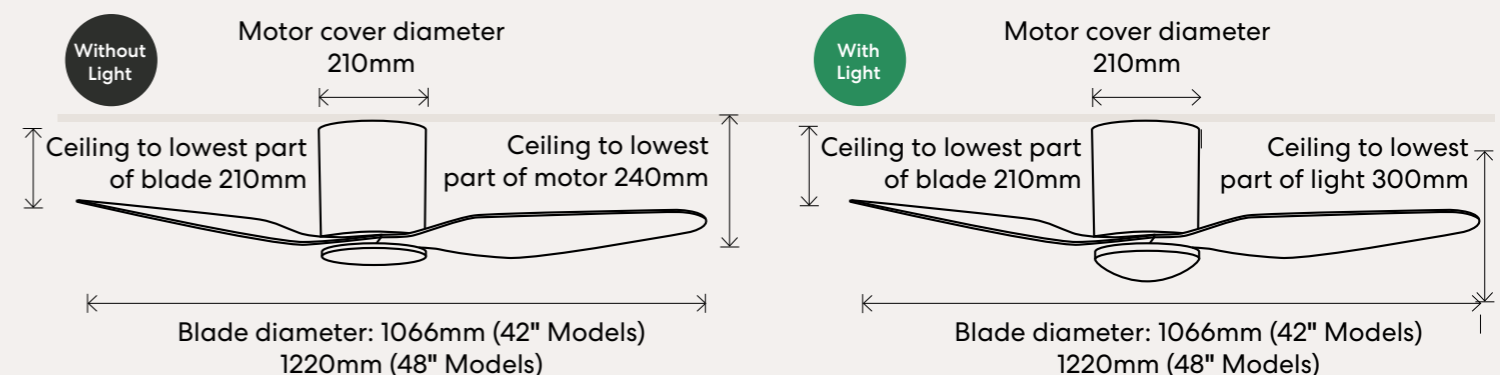

Dimensions