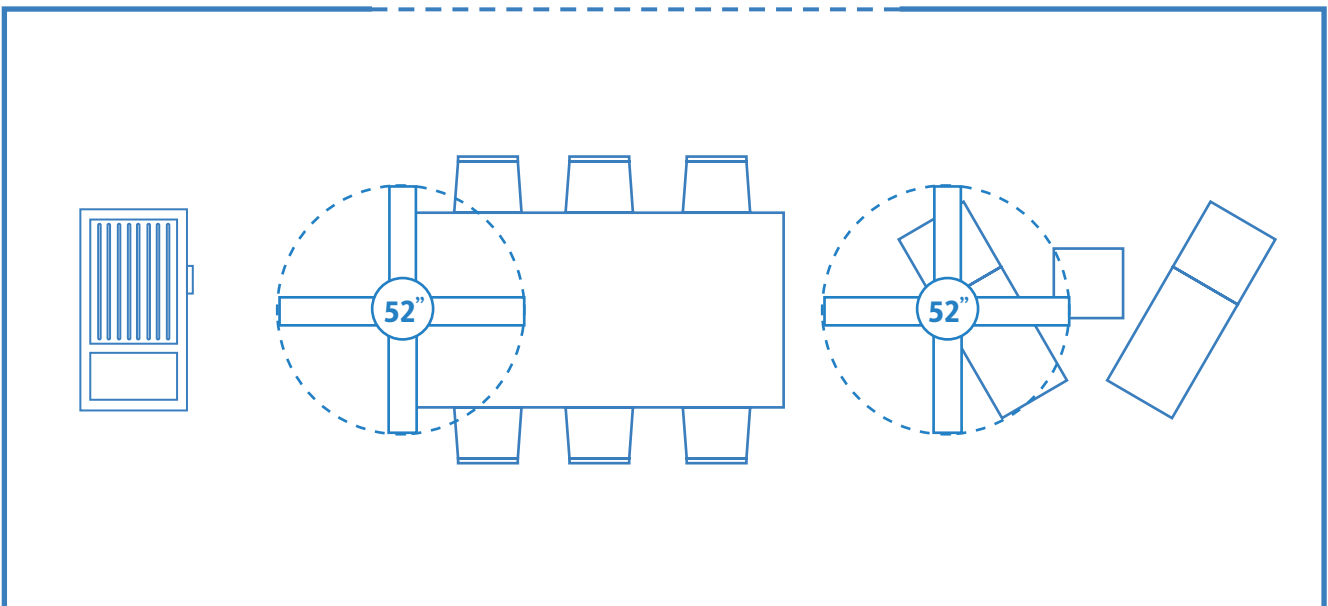

OUTDOOR SPACES

For outdoor areas, we use the same concept as the previous three size examples but you will have the freedom to slightly increase the size of your fan if so desired due to the removal of walls.

When installing a fan in an alfresco area, always check that the ceiling fan you have selected is rated for outdoor use. Check the product page for this information.

ALFRESCO OUTDOOR LIVING AREA

11.5m x 5.5m