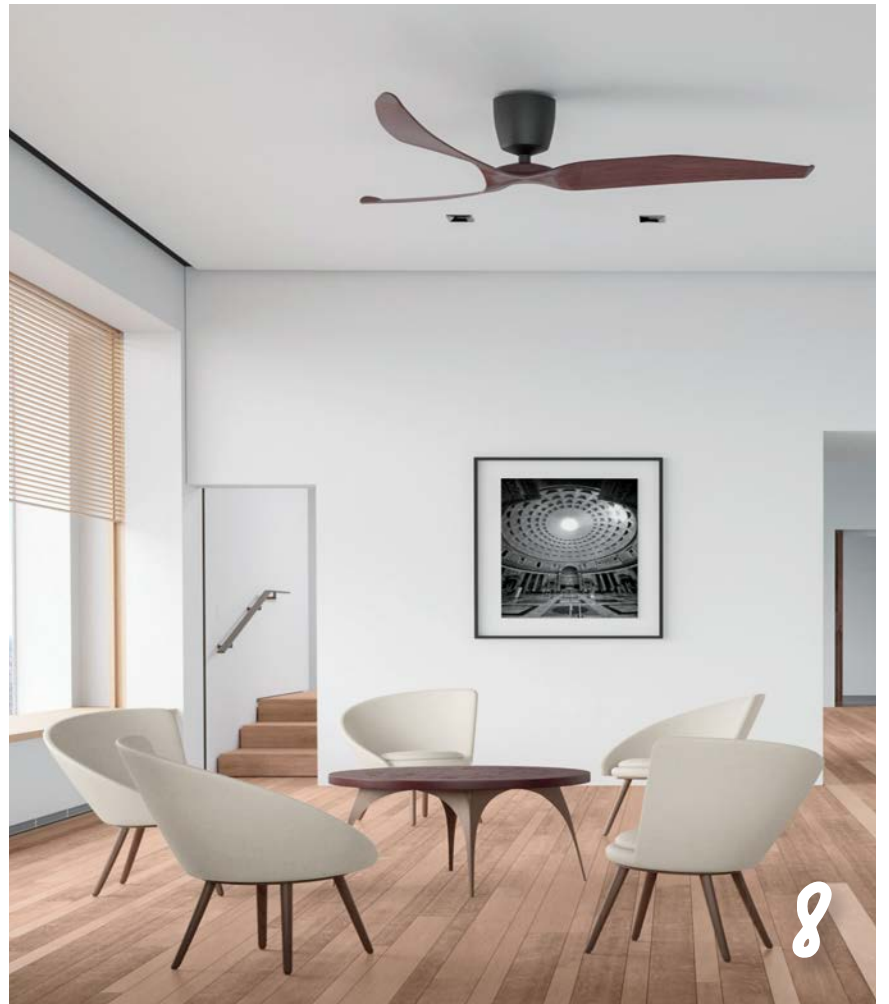

Aeratron AE2+ DC

World's Quietest Fan

The AE2+ design-patented ceiling fan features two captivating airfoil self-balancing blades that promise silent operation and aerodynamic perfection. Swiss-German engineered, the revolutionary AE+ range cools your environment without the traditional “drying” feeling you get from traditional ceiling fans. Not only does the Aeratron use less power than a mobile phone charger, the AE2+ by Aeratron uses superior, rust-proof ABS construction to endure the tough Australian climate.