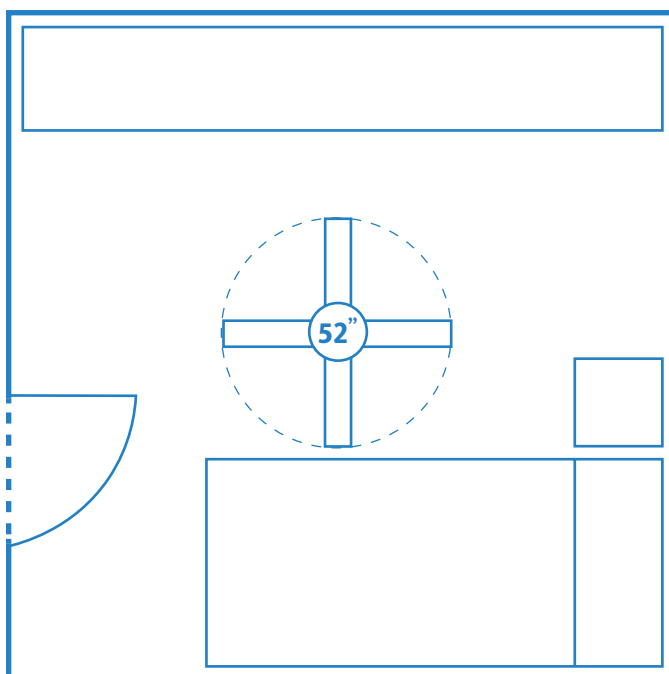

STANDARD BEDROOM

Recommended Fans:

MODEL	DIAMETER	MAX WATTS	AIRFLOW
Breeze Silent AC	48"	55 W	13,255 m³/hr
Bulimba AC	48"	55 W	10,800 m³/hr
Breeze Silent DC	48"	38 W	13,040 m³/hr
Activ DC	48"	25 W	13,297 m³/hr
Cloudfan DC	48"	30 W	14,667 m³/hr
Storm DC	48"	26 W	12,774 m³/hr
AE2+ DC	50"	18 W	11,947 m³/hr
AE3+ DC	50"	19 W	11,981 m³/hr
FR DC	50"	23 W	11,300 m³/hr
Profile DC	50"	26 W	12,081 m³/hr
Ascot AC	52"	55 W	11,200 m³/hr
Breeze Silent AC	52"	55 W	14,310 m³/hr
Breeze Silent DC	52"	38 W	15,065 m³/hr
Enviro DC	52"	25 W	14,418 m³/hr
Activ DC	52"	25 W	13,852 m³/hr
Cloudfan DC	52"	36 W	15,351 m³/hr
Storm DC	52"	26 W	14,928 m³/hr