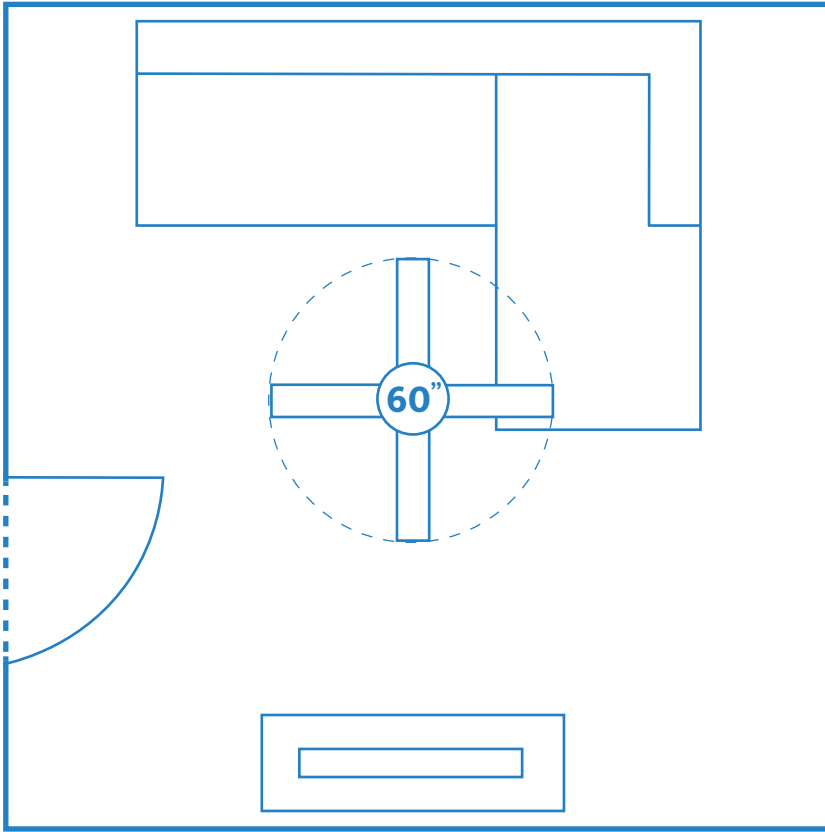

4.2m x 4.2m

LIVING ROOM