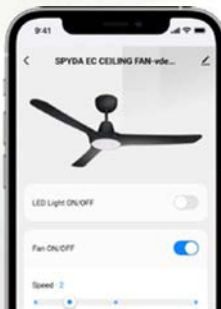

App Control: Included

Smart phone compatible, with in-built WiFi App control

Tuya Smart

Smart Life

Remote Control: Included

6 YEAR WARRANTY

1250MM

1400MM

TWO COLOUR OPTIONS

TWO SIZES WITH & WITHOUT LED LIGHT

Compatible with
Google Home and Alexa.

Energy efficient EC (electronically commutated) motor with inbuilt Smart App control

SPYDA ³ BLADE

THE CEILING FAN REVOLUTION