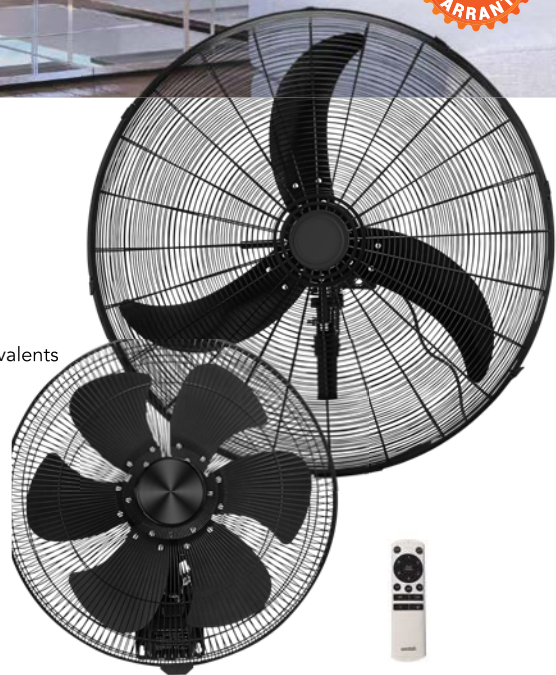

WALL DC

HEAVY DUTY DC WALL FAN 450 & 750mm

- Energy efficient brushless DC motor technology
- Uses up to 70% less power than traditional AC equivalents
- Unique six or three blade design for a powerful air delivery and lower noise levels
- Tilt adjustable head with oscillating swing feature
- Six speed remote control with timer option
- Able to pair multiple fans to one remote control