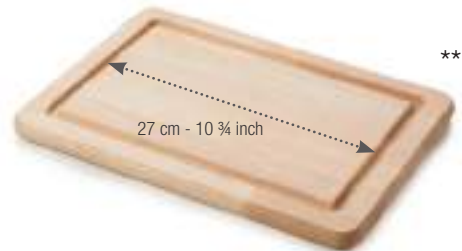

652923  1
40 x 25 x 3,5 cm
15 3/4 x 9 3/4 x 1 1/2"

PLANCHE BURGER
BURGER BOARD

Hêtre - Beech wood / Made in Italy

655503  4
34 x 24 x 2 cm
13 1/2 x 9 1/2 x 3/4"

PLANCHE RONDE GRAND MODÈLE
LARGE ROUND BOARD