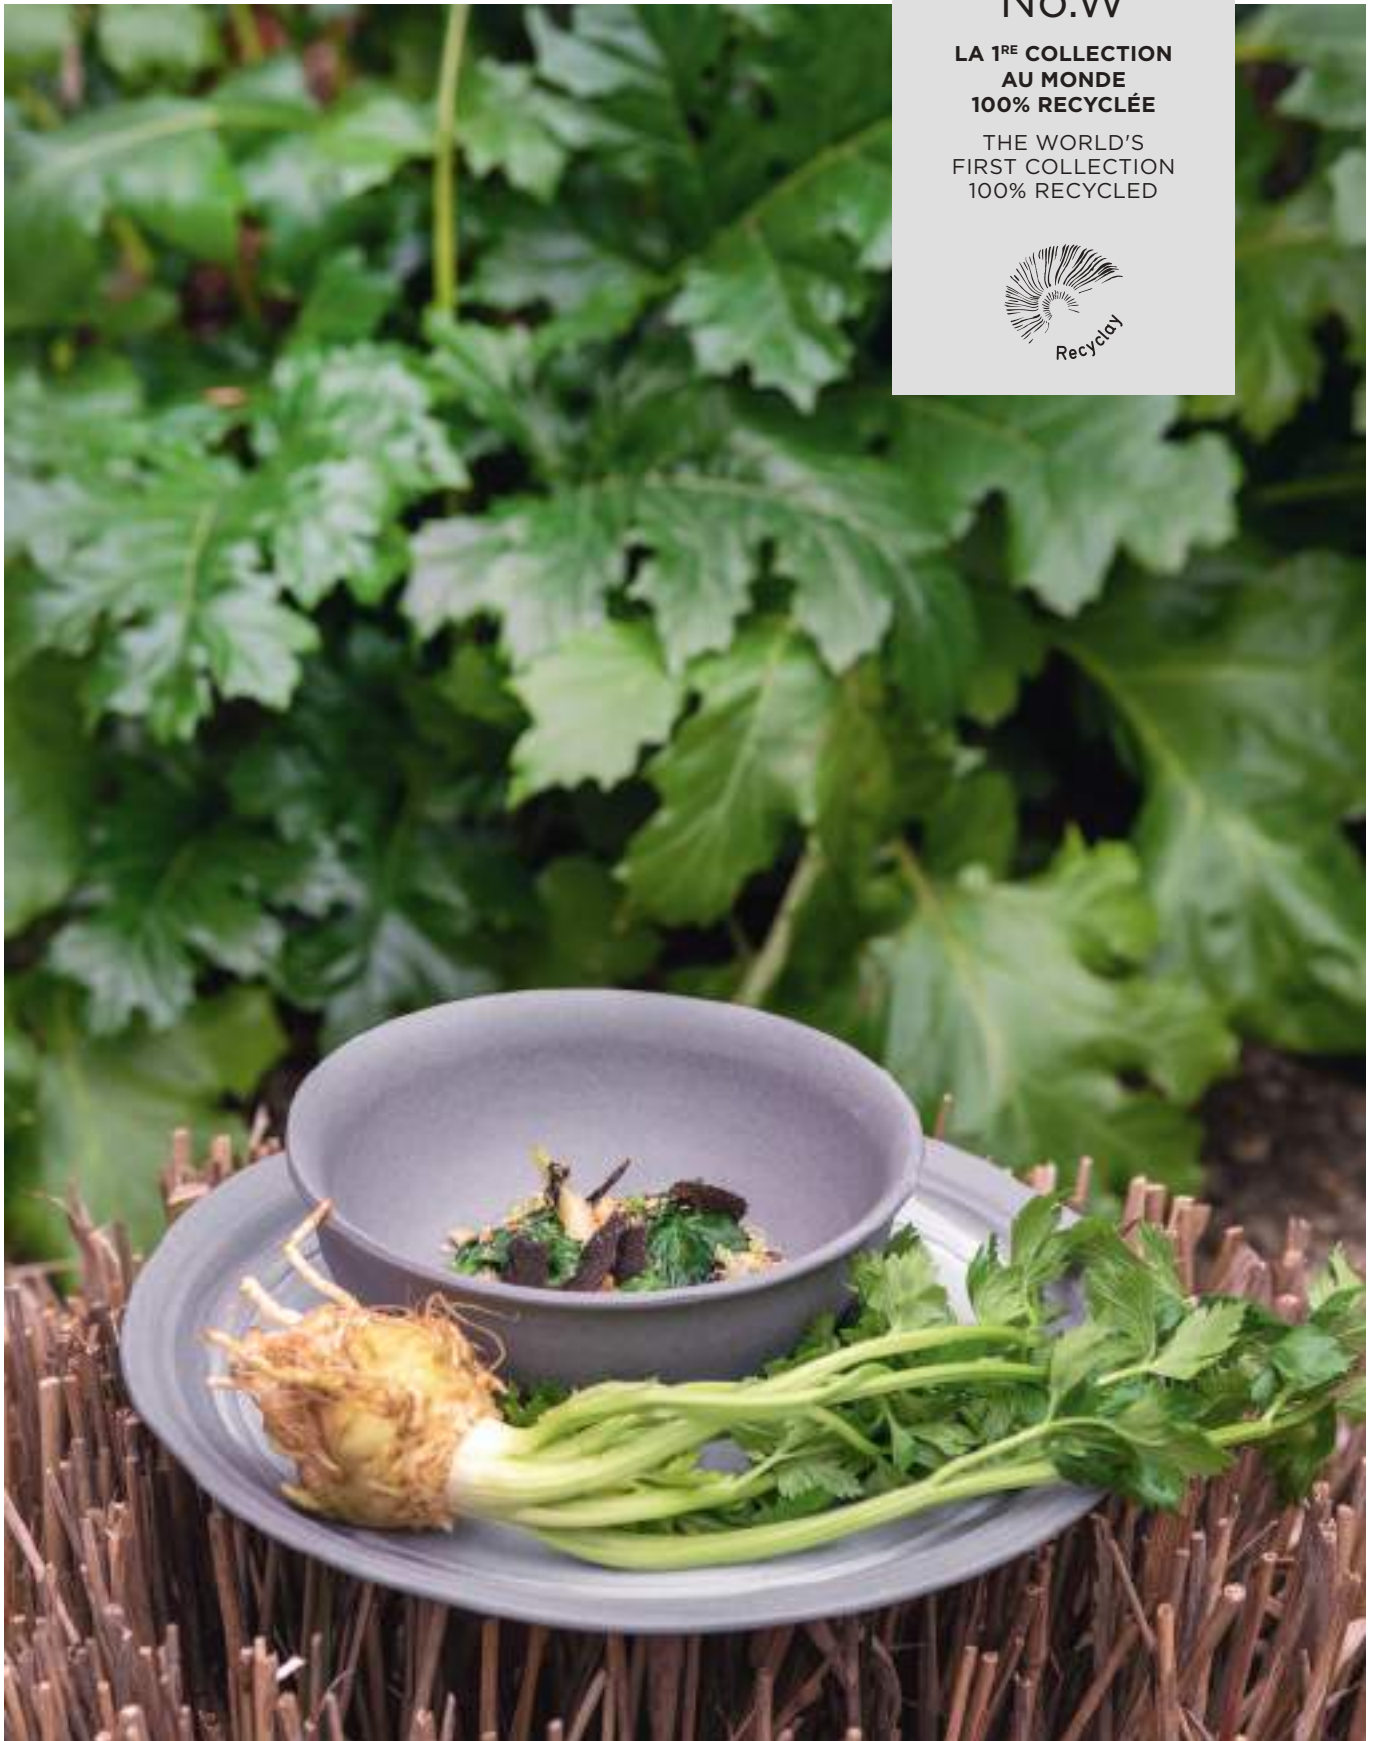

No.W

LA 1RE COLLECTION
AU MONDE
100% RECYCLÉE

THE WORLD'S
FIRST COLLECTION
100% RECYCLED

TABLE

NO.W
COLLECTION