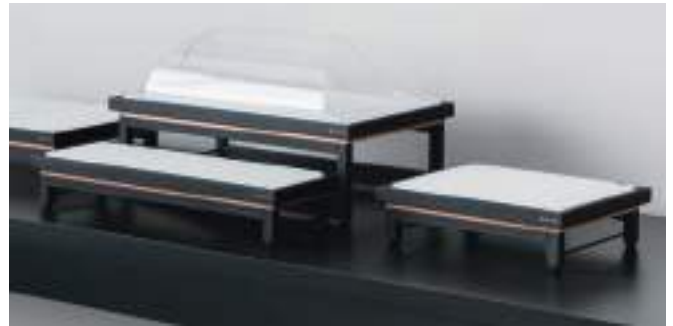

The adjustable feet are integral to the stands.
Non-slip, cushioning rubber base.

PLAQUE MEALPLAK GN 1/4
MEALPLAK TRAY GN 1/4

Nacryl blanc - White Nacryl

656904  1
26,5 x 16,2 x 1 cm
10 1/2 x 6 1/2 x 1/2"