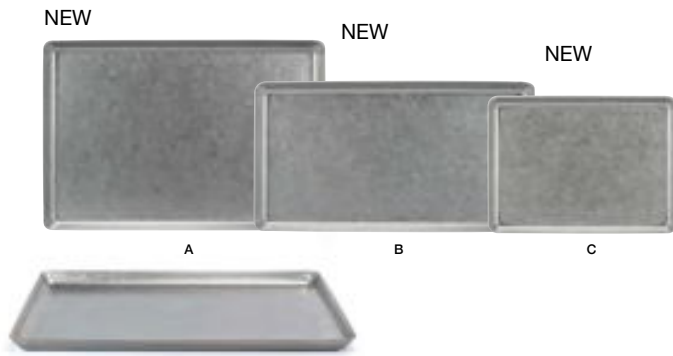

stainless steel mod®

A	14" x 9.5" Stainless Mod® Plate - Antique	14 x 9.5 x .75	Pack 4	DDP073ANS21
B	12.5" x 8.25" Stainless Mod® Plate - Antique	12.5 x 8.25 x .75	Pack 4	DSP039ANS21
C	8.25" x 6" Stainless Mod® Plate - Antique	8.25 x 6 x .5	Pack 6	DAP083ANS22