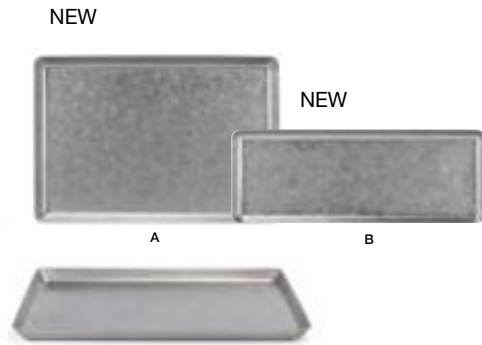

A	13" x 7" Stainless Mod® Plate - Antique	13 x 7 x .75	Pack 4	DDP074ANS21
B	11.5" x 4.25" Stainless Mod® Plate - Antique	11.5 x 4.25 x .5	Pack 6	DSU010ANS22