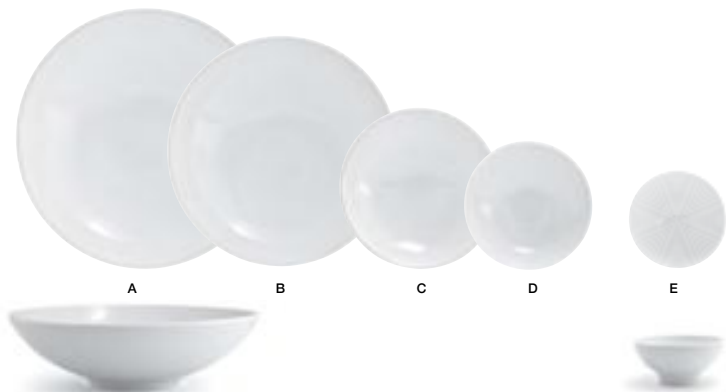

PC = PLATE COVER AVAILABLE

PC