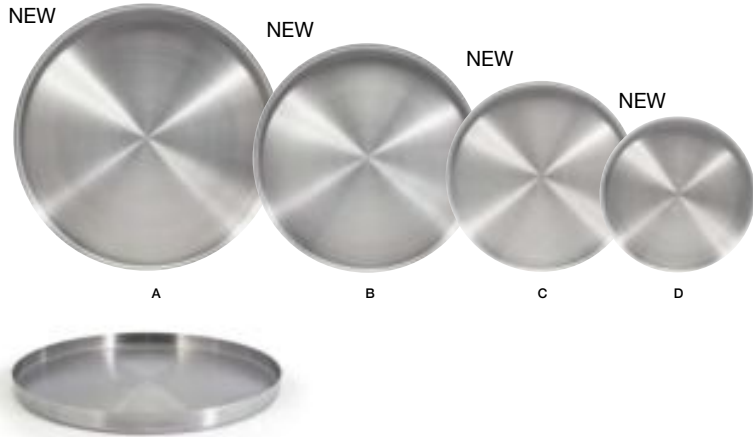

stainless steel soho®

A	12.25" Round Brushed Stainless Soho® Plate - Silver	12.25 dia x 1	Pack 4	DOS034BSS21
B	11" Round Brushed Stainless Soho® Plate - Silver	11 dia x 1	Pack 6	DDP070BSS22
C	9" Round Brushed Stainless Soho® Plate - Silver	9 dia x .5	Pack 12	DDP071BSS23
D	7.5" Round Brushed Stainless Soho® Plate - Silver	7.5 dia x .5	Pack 12	DSP038BSS23

Our high quality stainless steel Soho® items are sleek & stackable.