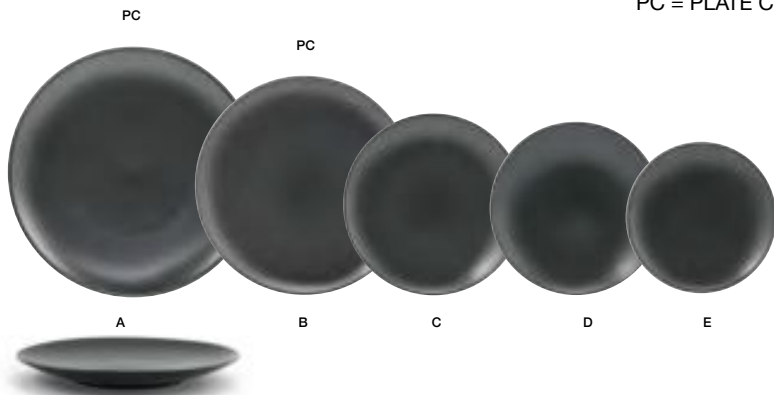

A	11" Round Spiral® Plate - Ink	11 dia x 1.5	Pack 6	DDP018BKP22
B	9.5" Round Spiral® Plate - Ink	9.5 dia x 1	Pack 6	DSP022BKP22
C	8" Round Spiral® Plate - Ink	8 dia x 1	Pack 12	DSP008BKP23
D	7.25" Round Spiral® Plate - Ink	7.25 dia x 1	Pack 6	DAP059BKP22
E	6.5" Round Spiral® Plate - Ink	6.5 dia x 1	Pack 12	DBB001BKP22