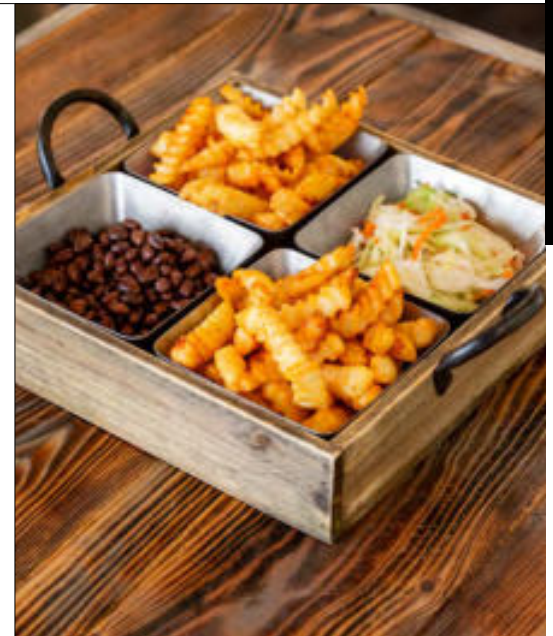

natural materials

Fits:
5oz Square Stainless Mod®
Ramekin - Antique
DSD069ANS23
Page 186

Shown with:
10oz Kiln® Cup - Chili
DCS046RDP23
Page 47