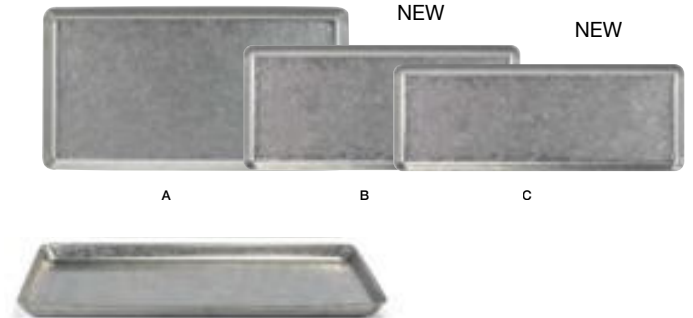

A	14" x 9.5" Stainless Mod® Plate - Antique	14 x 9.5 x .75	Pack 4	DDP073ANS21
B	12.5" x 8.25" Stainless Mod® Plate - Antique	12.5 x 8.25 x .75	Pack 4	DSP039ANS21
C	8.25" x 6" Stainless Mod® Plate - Antique	8.25 x 6 x .5	Pack 6	DAP083ANS22

NEW

NEW

NEW