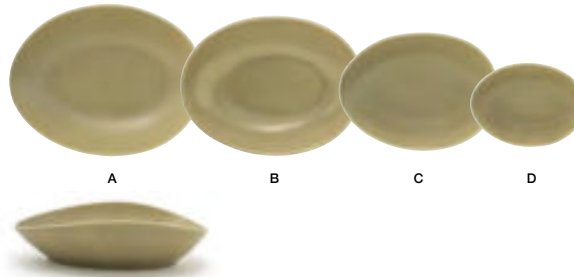

A	11" Oval Tides® Bowl - 40oz - Sea Grass	11 x 8.25 x 3	Pack 2	DBO145GRP20
B	10" Oval Tides® Bowl - 30oz - Sea Grass	10 x 7.5 x 2.75	Pack 4	DBO146GRP21
C	8" Oval Tides® Bowl - 15oz - Sea Grass	8 x 6 x 2.25	Pack 4	DBO147GRP21
D	6oz Oval Tides® Ramekin - Sea Grass	6 x 4.25 x 1.5	Pack 6	DBO148GRP22