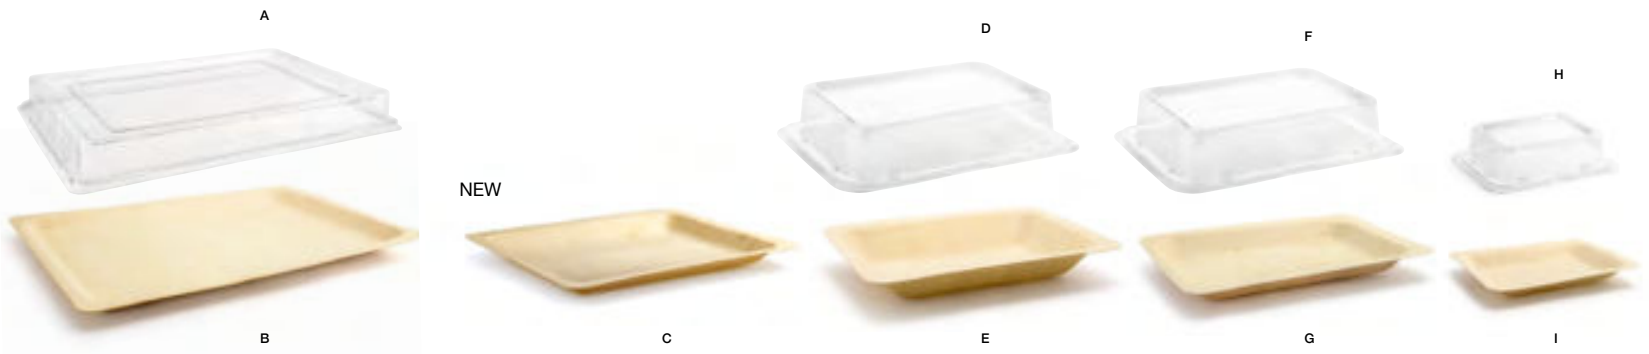

A	15.75" x 11" Servewise® Platter Cover	16.25 x 11.5 x 1.75	Pack 50 pcs	SCV050CLT28	F	8" x 5.75" Servewise® Plate Cover	8.25 x 6.25 x 1.25	Pack 200 pcs	DCV062CLT28
B	15.75" x 11" Servewise® Platter	15.75 x 11 x .75	Pack 50 pcs	SPT050NAW28	G	8" x 5.75" Servewise® Plate	8 x 5.75 x .75	Pack 200 pcs	DAP061NAW28
C	10.5" x 8.5" Servewise® Plate	10.5 x 8.5 x 9	Pack 200 pcs	DDP078NAW28	H	4.75" x 3.75" Servewise® Plate Cover	5.25 x 4.25 x 1.5	Pack 200 pcs	DCV060CLT28
D	8" x 5.75" Servewise® Plate Cover	8.25 x 6.25 x 1.75	Pack 200 pcs	DCV062CLT28	I	4.75" x 3.75" Servewise® Plate	4.75 x 3.75 x 2	Pack 200 pcs	DAP060NAW28
E	8" x 5.75" Deep Servewise® Plate	8 x 5.75 x 1.25	Pack 200 pcs	DAP062NAW28					