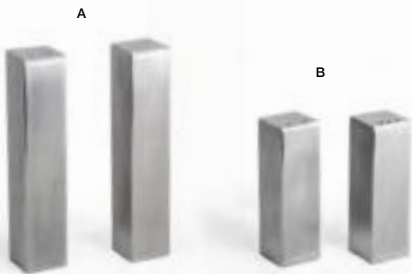

A	4.75" Tall Square Brushed Stainless Salt & Pepper Set	1 x 1 x 4.75, 2oz	Pack 6	TSP014BSS22
	Replacement S&P Set Stopper, Set of 12		Pack 1	TSP014CLV88
B	3" Square Brushed Stainless Salt & Pepper Set	1 x 1 x 3, 1oz	Pack 6	TSP015BSS22
	Replacement S&P Set Stopper, Set of 12		Pack 1	TSP014CLV88