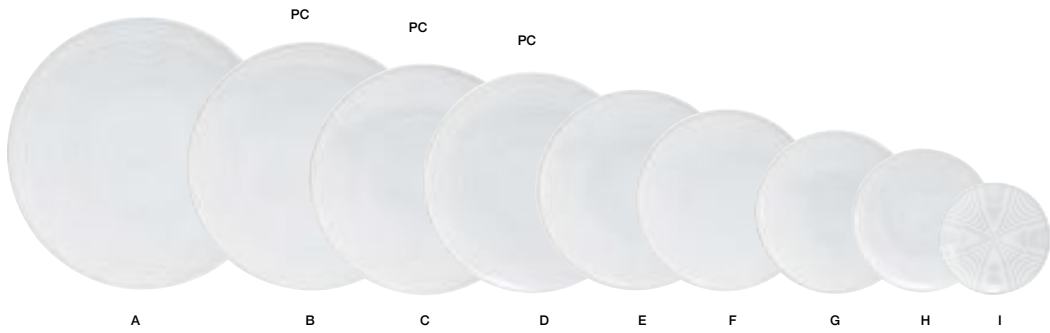

# spiral<sup>®</sup> white

Spiral<sup>®</sup> features a subtle linear design for sophisticated presentations across an expansive collection of rectangle, round, oval, & square dinnerware.

A	12" Round Spiral® Plate	12 dia x 1.5	Pack 6	DOS006WHP22	E	8" Round Spiral® Plate	8 dia x 1	Pack 12	DSP008WHP23
B	11" Round Spiral® Plate	11 dia x 1.5	Pack 6	DDP018WHP22	F	7.25" Round Spiral® Plate	7.25 dia x 1	Pack 6	DAP059WHP22
C	10.5" Round Spiral® Plate	10.5 dia x 1.25	Pack 6	DDP048WHP22	G	6.5" Round Spiral® Plate	6.5 dia x 1	Pack 12	DBB001WHP23
D	9.5" Round Spiral® Plate	9.5 dia x 1	Pack 6	DSP022WHP22	H	5" Round Spiral® Plate	5 dia x .75	Pack 12	DAP069WHP23
					I	4" Round Spiral® Dish - 2.5oz	4 dia x .75	Pack 12	DSD058WHP23