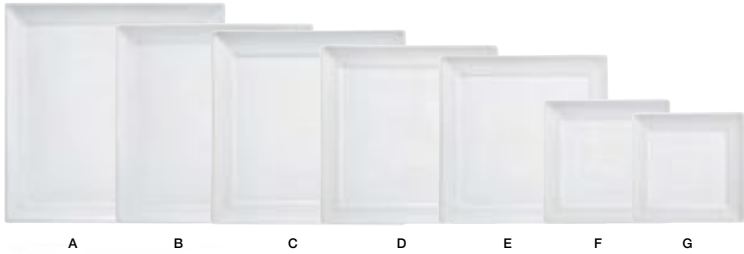

# spiral<sup>®</sup> white

Spiral<sup>®</sup> features a subtle linear design for sophisticated presentations across an expansive collection of rectangle, round, oval, & square dinnerware.

A	12" Round Spiral® Plate	12 dia x 1.5	Pack 6	DOS006WHP22	E	8" Round Spiral® Plate	8 dia x 1	Pack 12	DSP008WHP23
B	11" Round Spiral® Plate	11 dia x 1.5	Pack 6	DDP018WHP22	F	7.25" Round Spiral® Plate	7.25 dia x 1	Pack 6	DAP059WHP22
C	10.5" Round Spiral® Plate	10.5 dia x 1.25	Pack 6	DDP048WHP22	G	6.5" Round Spiral® Plate	6.5 dia x 1	Pack 12	DBB001WHP23
D	9.5" Round Spiral® Plate	9.5 dia x 1	Pack 6	DSP022WHP22	H	5" Round Spiral® Plate	5 dia x .75	Pack 12	DAP069WHP23
					I	4" Round Spiral® Dish - 2.5oz	4 dia x .75	Pack 12	DSD058WHP23