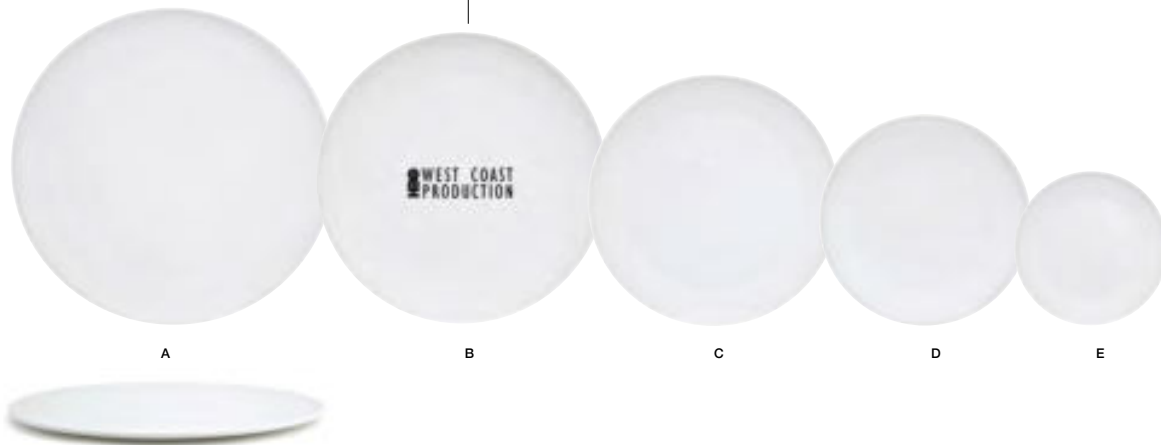

**canvas**<sup>®</sup>

Round or square, this is your blank Canvas<sup>®</sup> for creating culinary masterpieces.

PC = PLATE COVER AVAILABLE

PC

Ask about customization!

A	11" Round Canvas® Plate	11 dia x .5	Pack 4	DDP059WHP21	D	7" Round Canvas® Plate	7 dia x .5	Pack 12	DSP030WHP23
B	10" Round Canvas® Plate	10 dia x .5	Pack 6	DDP058WHP22	E	5" Round Canvas® Plate	5 dia x .5	Pack 12	DAP074WHP23
C	9" Round Canvas® Plate	9 dia x .5	Pack 6	DDP057WHP22					