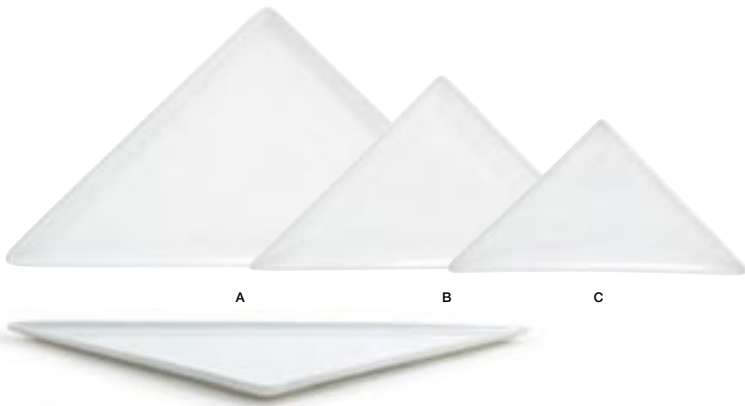

A	16.25" x 8.5" Triangle Mod® Plate	16.25 x 8.5 x .5	Pack 6	DSP014WHP22
B	12" x 6" Triangle Mod® Plate	12 x 6 x .5	Pack 12	DAP013WHP23
C	7.5" x 4" Triangle Mod® Plate	7.5 x 4 x .5	Pack 12	DAP045WHP23