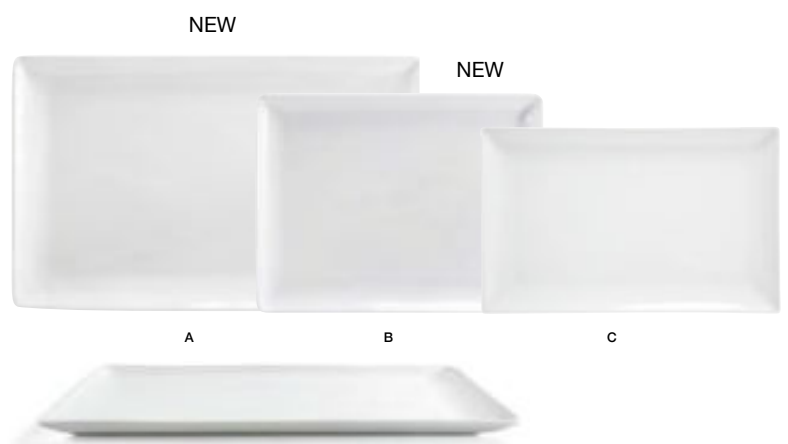

A	21" x 13" Mod® Platter	21 x 13 x 1	Pack 2	SPT065WHP20
B	17" x 13" Mod® Platter	17 x 13 x 1	Pack 2	BPT039WHP20
C	16.25" x 10.25" Mod® Ideal Platter	16.25 x 10.25 x 1	Pack 2	BPT032WHP20