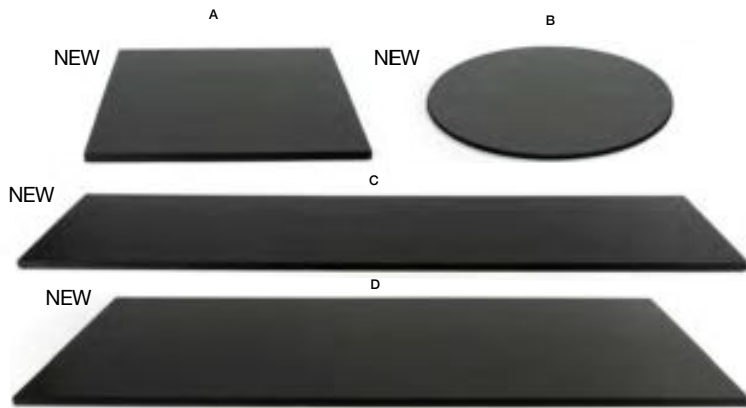

A	14" Square Bamboo Board - Black	14 x 14 x .5	Pack 2	BHO057BKW20
B	14" Round Bamboo Board - Black	14 dia x .5	Pack 2	BHO058BKB20
C	36" x 8" Bamboo Board - Black	36 x 8 x .5	Pack 2	BHO055BKW20
D	36" x 14" Bamboo Board - Black	36 x 14 x .5	Pack 2	BHO056BKW20