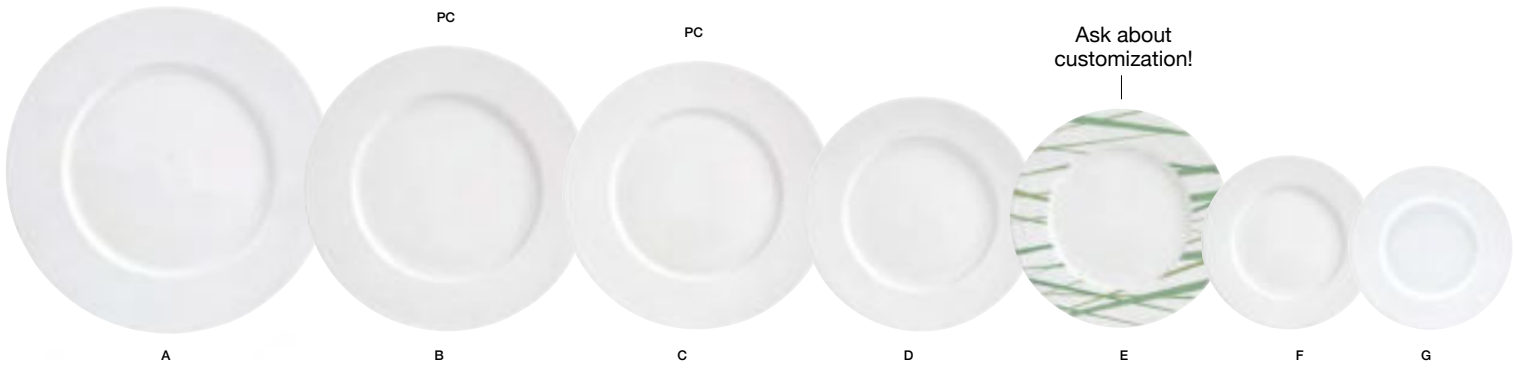

PC = PLATE COVER AVAILABLE

A	12.5" Round Monaco Plate	12.5 dia x 1.25	Pack 6	DOS016WHP12	E	8.5" Round Monaco Plate	8.5 dia x 1	Pack 6	DAP029WHP12
B	11" Round Monaco Plate	11 dia x 1	Pack 6	DDP027WHP12	F	6.5" Round Monaco Plate	6.5 dia x .5	Pack 12	DBB041WHP13
C	10.5" Round Monaco Plate	10.5 dia x 1	Pack 4	DOS024WHP21	G	5" Round Monaco Plate	5 dia x .5	Pack 12	DAP073WHP23
D	9" Round Monaco Plate	9 dia x 1	Pack 6	DSP021WHP22