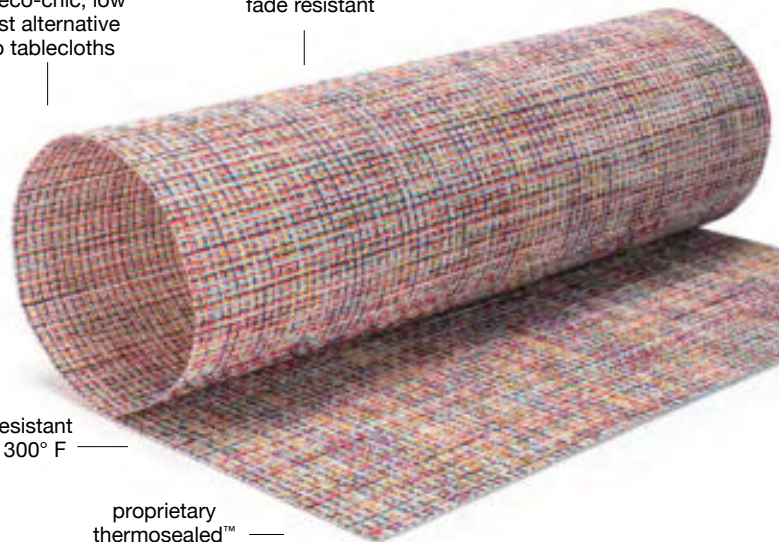

an eco-chic, low cost alternative to tablecloths

bacteria, stain & fade resistant

heat-resistant up to 300° F

proprietary thermosealed™ edges

All metroweave® edges are thermosealed™ using our proprietary technique for durability and long-lasting service.