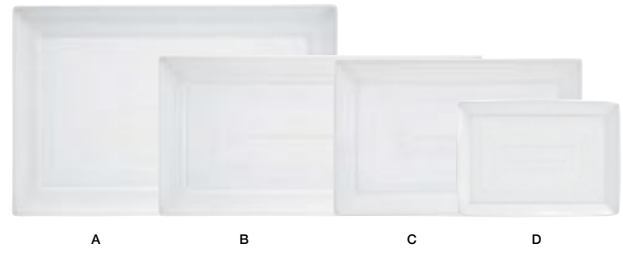

A	14" x 9" Spiral® Plate	14 x 9 x .75	Pack 6	DOS014WHP22
B	14" x 7" Spiral® Plate	14 x 7 x 1	Pack 4	DDP004WHP21
C	11" x 7" Spiral® Plate	11 x 7 x 1	Pack 6	DSP002WHP22
D	7" x 5" Spiral® Plate	7 x 5 x .75	Pack 12	DSP001WHP23