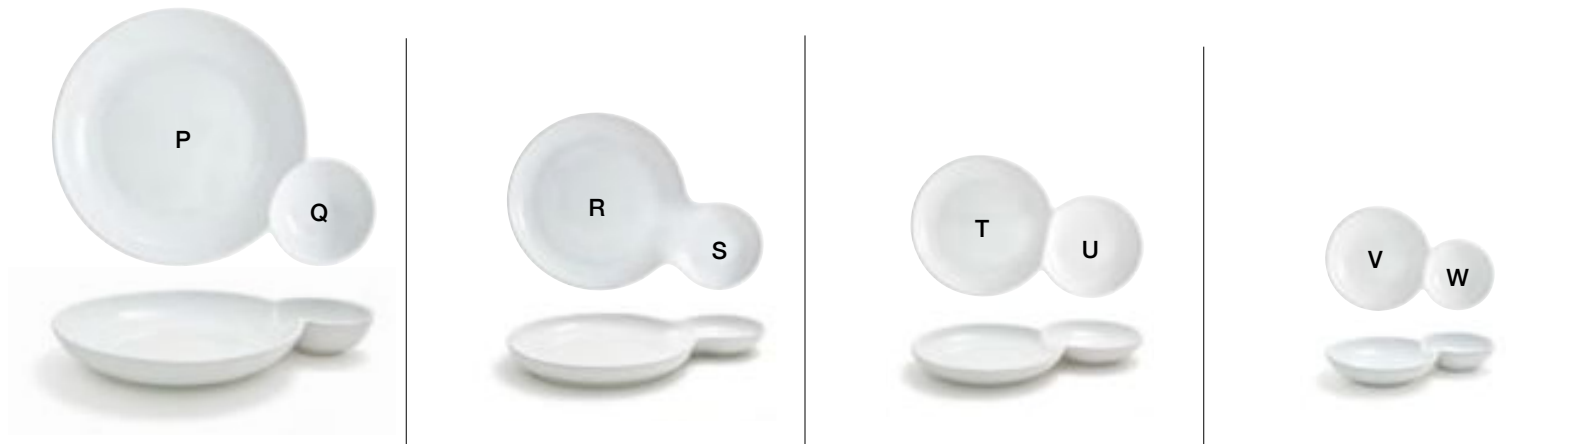

presentations with these items below!

Fits: E, J, L, T 4.5" Round Soho® Bowl - 10oz Pack 12 DBO172WHP23	Fits: A, O, Q, S, U, V 6oz Round Soho® Ramekin Pack 12 ASC014WHP13	Fits: U 3oz Round Soho® Ramekin Pack 12 ASC026WHP23	Fits: A, I, M, O, Q, S, U, V 8oz Soho® Mug Pack 12 DMU022WHP23	Fits: E, F, J, L 16oz Harmony™ Cup Pack 6 DCS041WHP22	Fits: A, F, I, M, O, Q, U 10oz Harmony™ Cup Pack 12 DCS039WHP23	Fits: B, H, W 3oz Harmony™ Cup Pack 12 DCS037WHP23
Fits: B, Q, S, U 3oz Round Monaco Ramekin Pack 12 ASC016WHP23	Fits: A, I, M, S, U 1.5oz Round Harmony™ Ramekin Pack 12 DSD048WHP23	Fits: F, E, J, L, U, V 3oz Round Soho® Ramekin Pack 12 ASC026WHP23	Fits: B, H, W 2oz Round Ramekin Pack 12 ASC009WHP23	Fits: F, L, U 6oz Round Ribbed Ramekin Pack 12 ASC013WHP23	Fits: A, I, M, O, S, U 3oz Ribbed Ramekin Pack 12 ASC007WHP23	Fits: A, M, U, V 5oz Cinch Pourer Pack 12 TCR003WHP23
Fits: A, F, I, M, Q, S, U 4" Round Kaleidoscope® Slanted Footed Bowl - 5oz Pack 12 DBO060CLG23	Fits: F, J, L, U 5" Round Kaleidoscope® Slanted Bowl - 8oz Pack 12 DBO048CLG23	Fits: A, F, I, M, Q, S, U 3.75" Round Kaleidoscope® Slanted Bowl - 3oz Pack 12 DBO045CLG23	NEW Fits: E, G, L 6" Round Brushed Stainless Harmony™ Bowl - 24oz - Silver Pack 6 DBO166BSS22	NEW Fits: E, G, L 5.5" Round Brushed Stainless Harmony™ Bowl - 16oz - Silver Pack 6 DBO165BSS22	Fits: F, J, L, S, U, V 10oz Round Brushed Stainless Harmony™ Bowl Pack 6 DBO069BSS22 brushed DBO069GOS22 matte brass DBO069BKS22 matte black	
NEW Fits: A, I, M, O, Q, S, U, V 9oz Round Brushed Stainless Soho® Ramekin Pack 12 DSD072BSS23 silver DSD072BKS23 matte black	NEW Fits: A, I, M, O, Q, S, U, V 6oz Round Brushed Stainless Soho® Ramekin Pack 12 DSD073BSS23 silver DSD073BKS23 matte black	NEW Fits: S, U, V 3oz Round Brushed Stainless Soho® Ramekin Pack 12 DSD074BSS23 silver DSD074BKS23 matte black	NEW Fits: A, I, M, O, Q, S, U, V 8oz Round Brushed Stainless Soho® Pourer Pack 12 TCR015BSS23 silver TCR015BKS23 matte black TCR015GOS23 matte brass	NEW Fits: A, I, M, O, Q, S, U, V 5oz Round Brushed Stainless Soho® Pourer Pack 12 TCR014BSS23 silver TCR014BKS23 matte black TCR014GOS23 matte brass