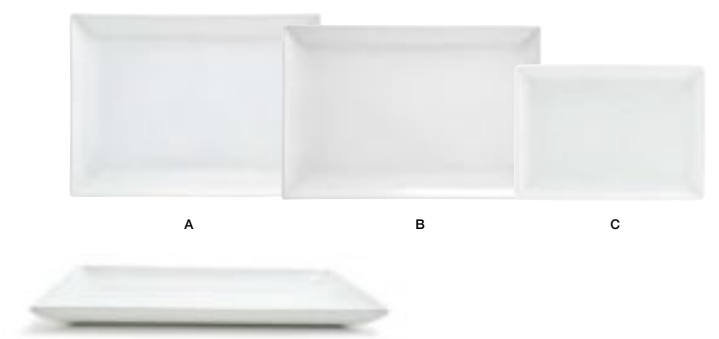

A	12" x 9" Mod® Ideal Plate	12 x 9 x 1	Pack 4	DDP047WHP21
B	14" x 9.5" Mod® Ideal Dinner Plate	14 x 9.5 x 1	Pack 4	DOS004WHP21
C	7" x 5" Mod® Plate	7 x 5 x .5	Pack 12	DAP080WHP23