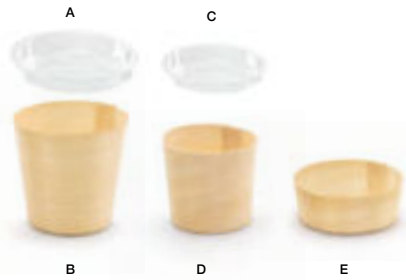

A	5oz Serwise® Tall Ramekin Cover	2.5 dia	Pack 200 pcs	ACV020CLT28
B	5oz Serwise® Tall Ramekin	2.25 dia x 2.25	Pack 200 pcs	ASC020NAW28
C	2.5oz Serwise® Tall Ramekin Cover	2 dia	Pack 200 pcs	ACV019CLT28
D	2.5oz Serwise® Tall Ramekin	1.75 dia x 1.75	Pack 200 pcs	ASC019NAW28
E	2oz Serwise® Ramekin	2 dia x .75	Pack 200 pcs	ASC018NAW28

A	5" Serwise® Pocket	5 x 4 x 2	Pack 200 pcs	DHO002NAW28
B	9oz Serwise® Slanted Cup	3.75 dia x 4	Pack 200 pcs	DMU023NAW28
C	6oz Serwise® Slanted Cup	3.25 dia x 3.5	Pack 200 pcs	DMU024NAW28
D	3oz Serwise® Slanted Cup	2.5 dia x 2.75	Pack 200 pcs	DSD060NAW28

A	6.25" Serwise® Fork	6.25 long	Pack 200 pcs	FDFO14NAW28
B	6.25" Serwise® Knife	6.25 long	Pack 200 pcs	FDK014NAW28
C	6.25" Serwise® Spoon	6.25 long	Pack 200 pcs	FSS015NAW28
D	Serwise® Cutlery/Napkin Set	6.25 long	Pack 200 pcs	FST001NAW28
E	4" Serwise® Mini Fork	4 long	Pack 200 pcs	FFS002NAW28
F	3.25" Serwise® Spork	3.25 x 1.5	Pack 200 pcs	FSF017NAW28
G	3.75" Serwise® Mini Spoon	3.75 long	Pack 200 pcs	FSM005NAW28