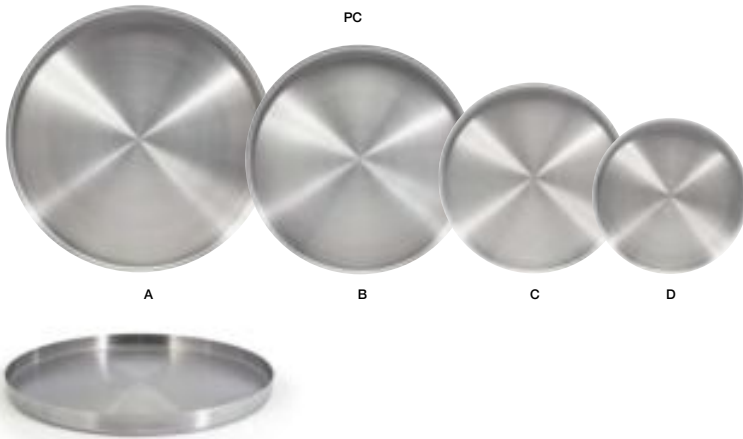

A	12.25" Round Brushed Stainless Soho® Plate - Silver	12.25 dia x 1	Pack 4	DOS034BSS21
B	11" Round Brushed Stainless Soho® Plate - Silver	11 dia x 1	Pack 6	DDP070BSS22
C	9" Round Brushed Stainless Soho® Plate - Silver	9 dia x .5	Pack 12	DDP071BSS23
D	7.5" Round Brushed Stainless Soho® Plate - Silver	7.5 dia x .5	Pack 12	DSP038BSS23