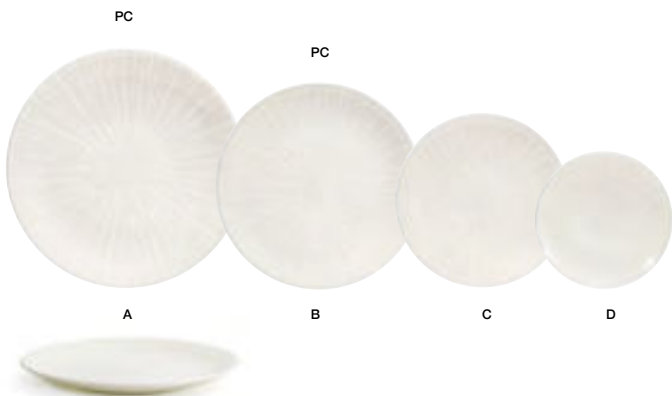

A	11" Round Catalyst™ Coupe Plate - Spoke™	11 dia x 1.25	Pack 4	DDP090BEP21
B	9.5" Round Catalyst™ Coupe Plate - Spoke™	9.5 dia x .75	Pack 6	DDP093BEP22
C	8" Round Catalyst™ Coupe Plate - Spoke™	8 dia x .75	Pack 6	DSP046BEP22
D	6.25" Round Catalyst™ Coupe Plate - Spoke™	6.25 dia x 1	Pack 6	DAP091BEP22