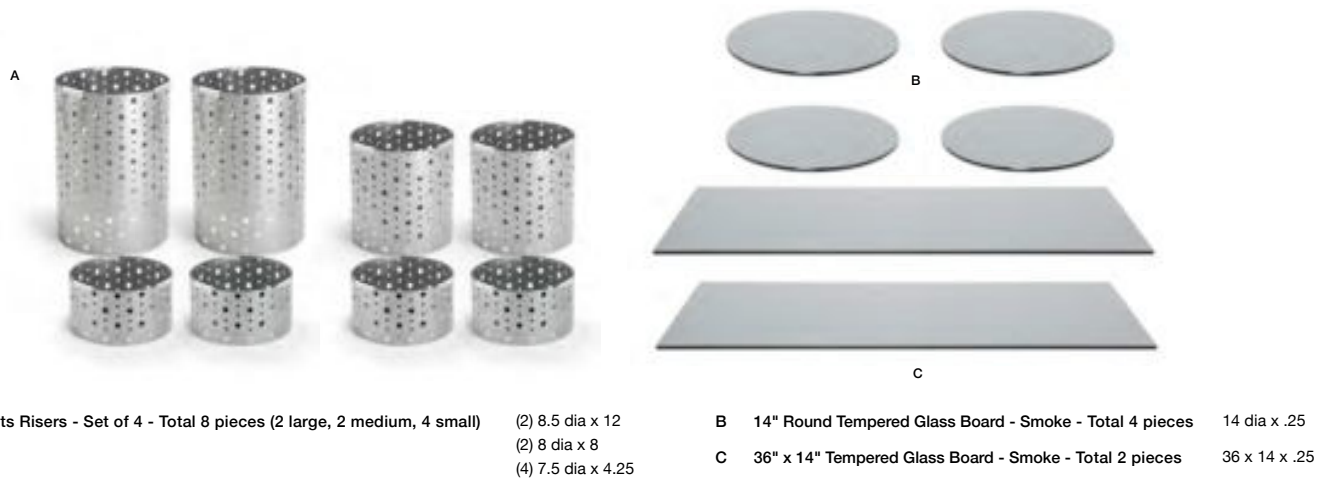

buffet essentials starter packages

Get started with a Buffet Essentials Starter Package, each package includes: