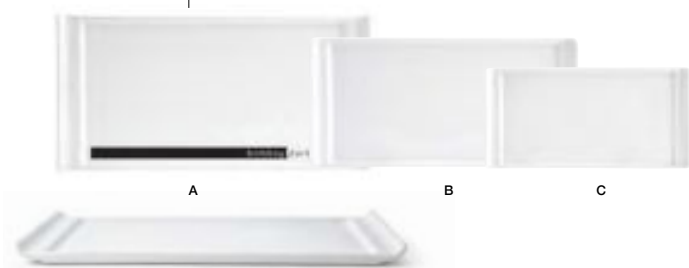

Ask about customization!

A	13" x 6.5" Nouvelle Plate	13 x 6.5 x 1	Pack 6	DDP017WHP22
B	10" x 5" Nouvelle Plate	10 x 5 x .5	Pack 12	DAP014WHP23
C	8" x 4" Nouvelle Plate	8 x 4 x .5	Pack 12	DAP040WHP23

Flat plating surface

Raised edges allow for easy pick-up.