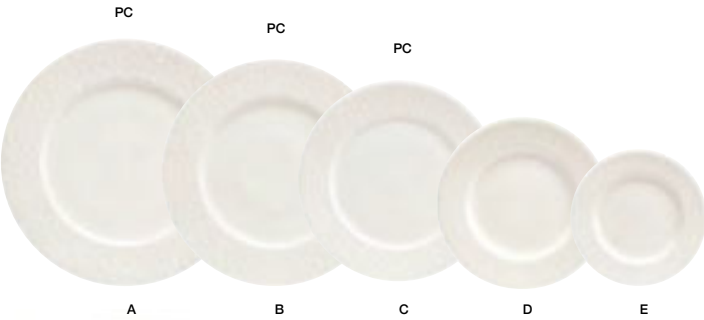

NEW

A	12.25" Round Catalyst™ Rim Plate	12.25 dia x 1	Pack 4	DOS037BEP21
B	11.5" Round Catalyst™ Rim Plate	11.5 dia x 1	Pack 4	DDP079BEP21
C	10.62" Round Catalyst™ Rim Plate	10.62 dia x .75	Pack 6	DDP082BEP22
D	9.5" Round Catalyst™ Rim Plate	9.5 dia x .75	Pack 6	DDP085BEP22
E	8" Round Catalyst™ Rim Plate	8 dia x .75	Pack 6	DSP041BEP22
F	6.25" Round Catalyst™ Rim Plate	6.25 dia x .5	Pack 6	DAP086BEP22

classic

catalyst™ rim

A	11.5" Round Catalyst™ Rim Plate - Facet™	11.5 dia x 1	Pack 4	DDP080BEP21
B	10.62" Round Catalyst™ Rim Plate - Facet™	10.62 dia x .75	Pack 6	DDP083BEP22
C	9.5" Round Catalyst™ Rim Plate - Facet™	9.5 dia x .75	Pack 6	DDP086BEP22
D	8" Round Catalyst™ Rim Plate - Facet™	8 dia x .75	Pack 6	DSP042BEP22
E	6.25" Round Catalyst™ Rim Plate - Facet™	6.25 dia x .5	Pack 6	DAP087BEP22

facet™

A	11.5" Round Catalyst™ Rim Plate - Focus™	11.5 dia x 1	Pack 4	DDP081BEP21
B	10.62" Round Catalyst™ Rim Plate - Focus™	10.62 dia x .75	Pack 6	DDP084BEP22
C	9.5" Round Catalyst™ Rim Plate - Focus™	9.5 dia x .75	Pack 6	DDP087BEP22
D	8" Round Catalyst™ Rim Plate - Focus™	8 dia x .75	Pack 6	DSP043BEP22
E	6.25" Round Catalyst™ Rim Plate - Focus™	6.25 dia x .5	Pack 6	DAP088BEP22

focus™