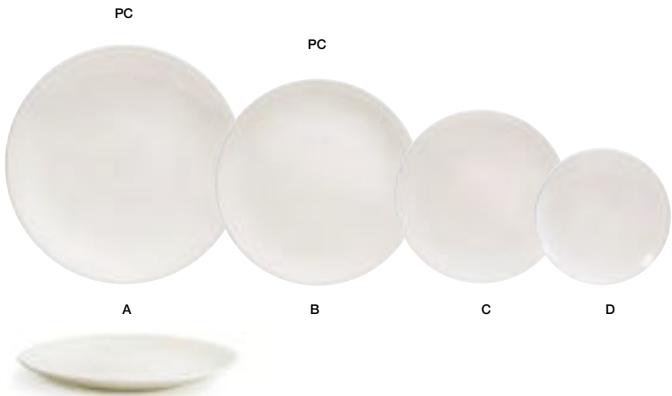

A	11" Round Catalyst™ Coupe Plate - Pearl™	11 dia x 1.25	Pack 4	DDP089BEP21
B	9.5" Round Catalyst™ Coupe Plate - Pearl™	9.5 dia x .75	Pack 6	DDP092BEP22
C	8" Round Catalyst™ Coupe Plate - Pearl™	8 dia x .75	Pack 6	DSP045BEP22
D	6.25" Round Catalyst™ Coupe Plate - Pearl™	6.25 dia x 1	Pack 6	DAP090BEP22