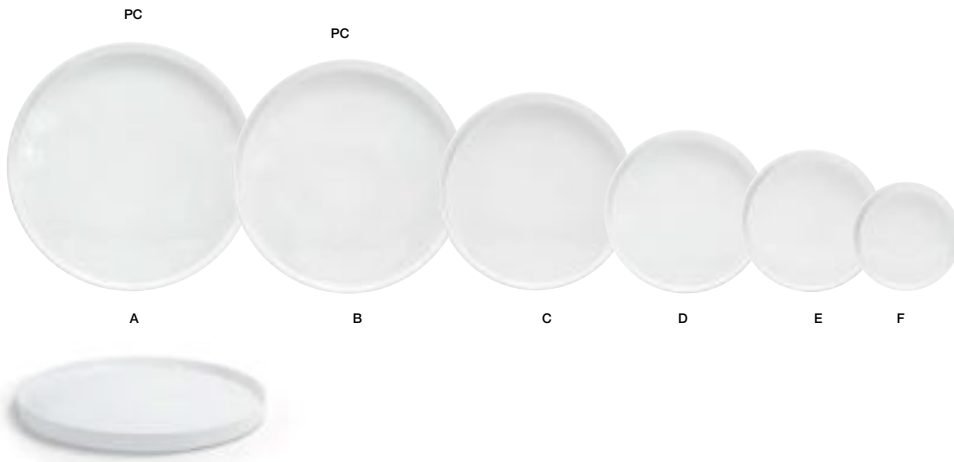

# soho<sup>®</sup>

Soho's perfectly flat plating surface and modern raised rim, add edge to the traditional round.

A	11.5" Round Soho® Plate	11.5 dia x .75	Pack 4	DOS036WHP21	D	7.5" Round Soho® Plate	7.5 dia x .75	Pack 12	DSP040WHP23
B	10.75" Round Soho® Plate	10.75 dia x .75	Pack 4	DDP077WHP21	E	6.5" Round Soho® Plate	6.5 dia x .75	Pack 12	DAP085WHP23
C	9" Round Soho® Plate	9 dia x .75	Pack 6	DDP076WHP22	F	5" Round Soho® Plate	5 dia x .75	Pack 12	DAP084WHP23
					G	14" Round Soho® Platter	14 dia x 1	Pack 2	SPT066WHP20