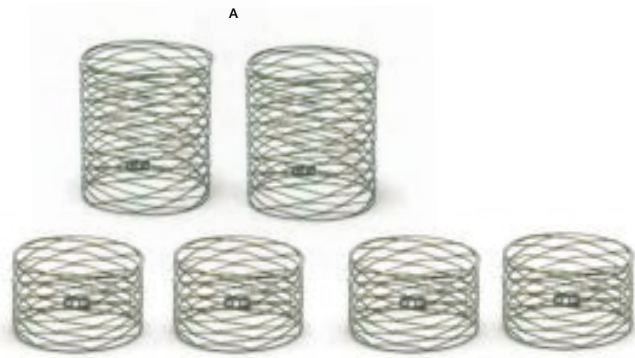

B 14" Round Tempered Glass Board - Clear - Total 2 pieces 14 dia x .25  
C 36" x 8" Tempered Glass Board - Clear - Total 2 pieces 36 x 8 x .25

**patina™ buffet essentials starter package**

BYOB: Build Your Own Buffet by mixing and matching boards and risers.