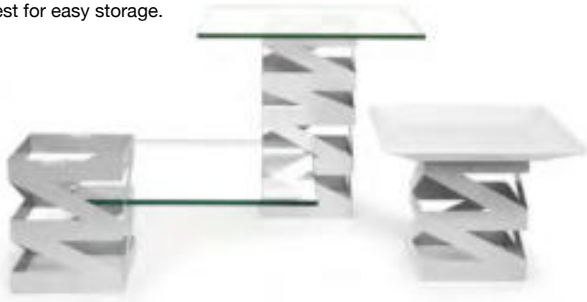

Risers nest for easy storage.

Zig Zag Risers - Set of 3 - Silver
(2) 6.25 x 6.25 x 7.5
(1) 6.25 x 6.25 x 13
Pack 1 (Total of 3 pieces)
BRI006BCI28