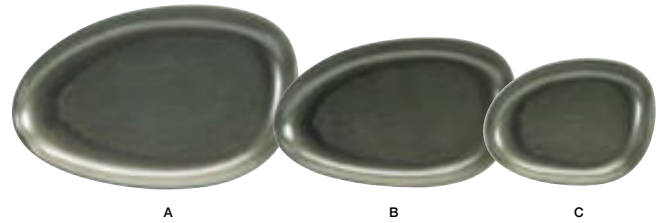

new color

**kiln<sup>®</sup>**  
**sage**

PC

A	11" Round Kiln® Plate - Sage	11 dia x 1.75	Pack 6	DOS029DGP22
B	10" Round Kiln® Plate - Sage	10 dia x 1.5	Pack 6	DDP061DGP22
C	8" Round Kiln® Plate - Sage	8 dia x 1.5	Pack 12	DSP031DGP23
D	6" Round Kiln® Plate - Sage	6 dia x 1	Pack 12	DAP076DGP23