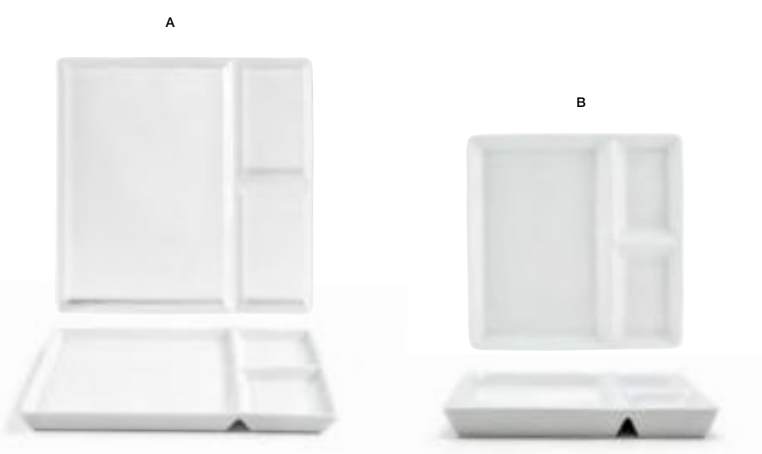

**mod**<sup>®</sup>

Modern linear shapes are impactful in their simplicity and promote creativity.

Ask about customization!

<b>A</b>	<b>12" Square Mod® Plate</b>	12 x 12 x .5	Pack 4	<b>DOS005WHP21</b>	<b>D</b>	<b>8.25" Square Mod® Plate</b>	8.25 x 8.25 x .5	Pack 12	<b>DAP017WHP23</b>
<b>B</b>	<b>10.75" Square Mod® Plate</b>	10.75 x 10.75 x .5	Pack 6	<b>DDP067WHP22</b>	<b>E</b>	<b>6.5" Square Mod® Plate</b>	6.5 x 6.5 x .5	Pack 12	<b>DAP018WHP23</b>
<b>C</b>	<b>10" Square Mod® Plate</b>	10 x 10 x .75	Pack 6	<b>DDP022WHP23</b>	<b>F</b>	<b>5" Square Mod® Plate</b>	5 x 5 x .25	Pack 12	<b>DAP026WHP23</b>
					<b>G</b>	<b>15" Square Mod® Platter</b>	15 x 15 x 1	Pack 2	<b>BPT034WHP20</b>