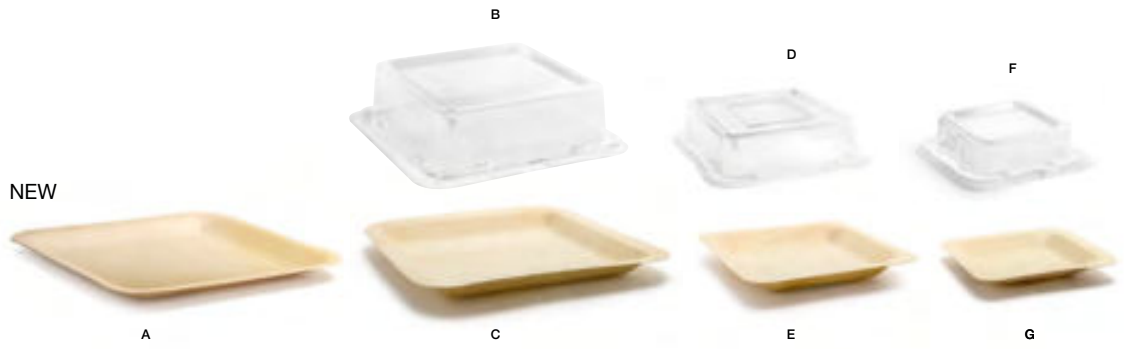

A	15.75" x 11" Servewise® Platter Cover	16.25 x 11.5 x 1.75	Pack 50 pcs	SCV050CLT28	F	8" x 5.75" Servewise® Plate Cover	8.25 x 6.25 x 1.25	Pack 200 pcs	DCV062CLT28
B	15.75" x 11" Servewise® Platter	15.75 x 11 x .75	Pack 50 pcs	SPT050NAW28	G	8" x 5.75" Servewise® Plate	8 x 5.75 x .75	Pack 200 pcs	DAP061NAW28
C	10.5" x 8.5" Servewise® Plate	10.5 x 8.5 x 9	Pack 200 pcs	DDP078NAW28	H	4.75" x 3.75" Servewise® Plate Cover	5.25 x 4.25 x 1.5	Pack 200 pcs	DCV060CLT28
D	8" x 5.75" Servewise® Plate Cover	8.25 x 6.25 x 1.75	Pack 200 pcs	DCV062CLT28	I	4.75" x 3.75" Servewise® Plate	4.75 x 3.75 x 2	Pack 200 pcs	DAP060NAW28
E	8" x 5.75" Deep Servewise® Plate	8 x 5.75 x 1.25	Pack 200 pcs	DAP062NAW28					