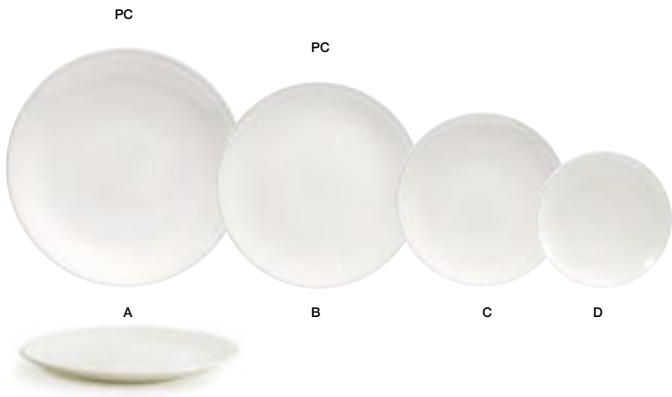

**NEW**

catalyst™ coupe

A	11" Round Catalyst™ Coupe Plate	11 dia x 1.25	Pack 4	DDP088BEP21
B	9.5" Round Catalyst™ Coupe Plate	9.5 dia x .75	Pack 6	DDP091BEP22
C	8" Round Catalyst™ Coupe Plate	8 dia x .75	Pack 6	DSP044BEP22
D	6.25" Round Catalyst™ Coupe Plate	6.25 dia x 1	Pack 6	DAP089BEP22