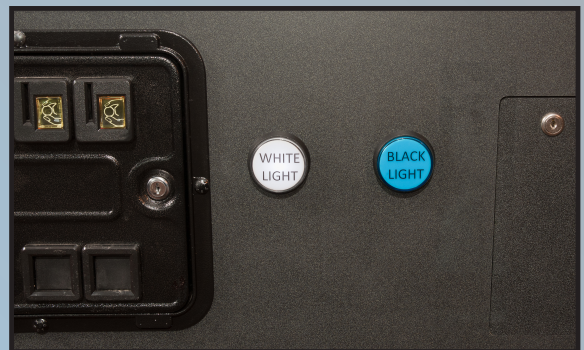

## “CLASSIC PREMIUM” MODEL

-  First-ever VIDEO MONITOR on an air hockey game displays scores and more – attract mode features player info, web addresses, tournament info and updates. Customizable by operator!
-  First-ever PLAYER’S CHOICE black light/white light option!
-  Premium quality table sanctioned for competitive play by the U.S. Air Hockey Association (USAA)
-  Most durable laminate surface available - outlasts the competition!
-  Table designed by Gold Standard Games/Shelti owner Mark Robbins – industry air hockey “guru”, two-time world champion, table designer, and star of the recent documentary, “Way of the Puck”!

**“CLASSIC PLUS” MODEL**

**“CLASSIC ELITE” MODEL**

**“CLASSIC PRO” MODEL**

**Faceoff circle and centerline for tournament play**

**Player friendly, extra-sturdy two-piece goal end**

**Player-activated black light/white light option**

**Puck glows bright under black light!**

**Dimensions:**

**Classic Plus:**

**99 ½”L x 51 ¼”W x 31”H 432 lbs.**

**Classic Professional:**

**99 ½”L x 51 ¼”W x 31”H 412 lbs.**

**Classic Elite (w/overhead):**

**99 ½”L x 55 ½”W x 72”H 459 lbs.**