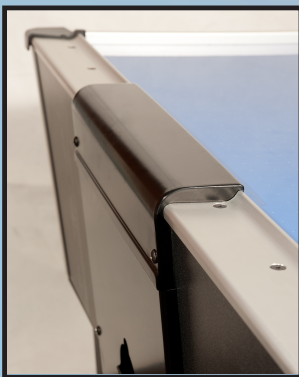

## “CLASSIC PREMIUM” MODEL

-  First-ever VIDEO MONITOR on an air hockey game displays scores and more – attract mode features player info, web addresses, tournament info and updates. Customizable by operator!
-  First-ever PLAYER’S CHOICE black light/white light option!
-  Premium quality table sanctioned for competitive play by the U.S. Air Hockey Association (USAA)
-  Most durable laminate surface available - outlasts the competition!
-  Table designed by Gold Standard Games/Shelti owner Mark Robbins – industry air hockey “guru”, two-time world champion, table designer, and star of the recent documentary, “Way of the Puck”!

**“CLASSIC PLUS” MODEL**

**“CLASSIC ELITE” MODEL**

**“CLASSIC PRO” MODEL**

**Faceoff circle and centerline for tournament play**

**Player friendly, extra-sturdy two-piece goal end**

**Player-activated black light/white light option**

**Puck glows bright under black light!**

**Dimensions:**

**Classic Plus:**

**99 ½”L x 51 ¼”W x 31”H 432 lbs.**

**Classic Professional:**

**99 ½”L x 51 ¼”W x 31”H 412 lbs.**

**Classic Elite (w/overhead):**

**99 ½”L x 55 ½”W x 72”H 459 lbs.**