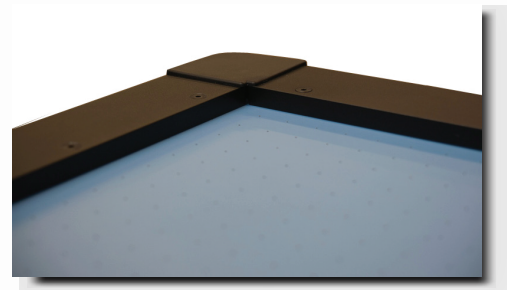

Home Pro Series

Home Pro w/ Top Rail Scoring Unit

Dimensions:

Table: 85 1/2" x 45 1/2" x 31", Weight: 220 lbs

Apron Height: 7"

Legs: 3 1/2" x 3 1/2" solid-core polymer

- Full size 3 3/16" diameter puck for maximum stability on the table and pro-quality action
- Solid, low profile, professional-style aluminum rails provide superior bounce and bankability
- Special wear-resistant laminate top for years of durability
- Centerline and face-off circle for competitive play
- Electronic scoring with sound option.
- Brand new modern design
- Created by Air Hockey Champion Mark Robbins
- Competitive play quality in an affordable home table
- Available with or without side graphics

Plays Right, Built to Last

Aluminum rails for accurate bounces; wear-resistant laminate surface provides durability.

Home Pro Elite w/ Top Rail Scoring Unit

Dimensions:

Table: 85 1/2" x 45 1/2" x 31", Weight: 270 lbs

Apron Height: 12"

Legs: 3 1/2" x 5 1/2" solid-core polymer

Designed and Engineered in Bay City Michigan

Mark Robbins chose only the best engineers and materials for the exceptional quality tables he and other Air Hockey Champions stand behind.