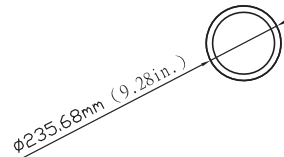

Lamp bollard Round appearance for good decorative effect and harmony with various garden scenes.

DIMENSIONS

unit: mm/inch

MCGREGOR®

© 2019 McGregor Lighting LLC All rights reserved.
 Due to our continued efforts to improve our products, product specifications are subject to change without notice. McGregor Lighting LLC reserves the right to make changes in specifications and/or to discontinue any product at any time without notice or obligation and will not be liable for any consequences resulting from the use of this publication.