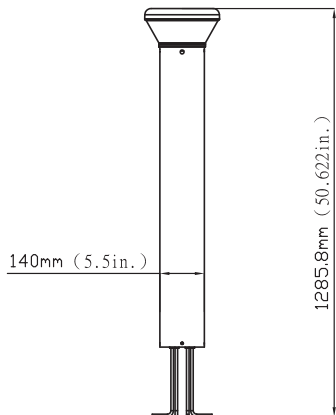

Lamp bollard Round appearance for good decorative effect and harmony with various garden scenes.

DIMENSIONS

unit: mm/inch

MCGREGOR®

© 2019 McGregor Lighting LLC All rights reserved.
 Due to our continued efforts to improve our products, product specifications are subject to change without notice. McGregor Lighting LLC reserves the right to make changes in specifications and/or to discontinue any product at any time without notice or obligation and will not be liable for any consequences resulting from the use of this publication.