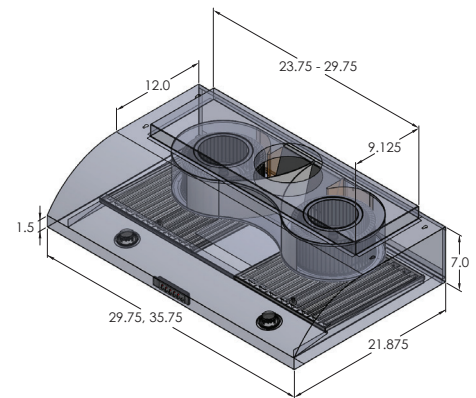

The PLJW 133 is a reliable wall mount range hood for your kitchen. It is complete with a powerful 900 CFM blower that will vent your kitchen air outside with ease. The 133 model features stainless steel baffle filters and bright LED lights. The baffle filters are the most efficient on the market, guaranteed to capture all the grease and dirt from your kitchen air. The PLJW 133 is incredibly user-friendly, thanks to the stainless steel push buttons in front of the hood. Adjust the blower speed to four different levels, allowing you to cook whatever you like. You can also control the lights and main power at the push of a button. Jump start your kitchen remodel today with our PLJW 133.

Configuration and Dimensions

Hood Type	Under Cabinet
Sizes Available	30 36
30" Dimensions29.75" W x 7.0" H x 21.875" D
36" Dimensions35.75" W x 7.0" H x 21.875" D

Features

Control Type	Stainless Steel Push Buttons
Lighting	LED

Ventilation System

Maximum Air Flow Capacity	900 CFM
Speed Levels	4 Speeds
Airflow (Quiet/Low/Med/High)	225/450/675/900
Noise Level	51.2 db or 5 Sones Max
Duct Type/Size	Round 8
Voltage	110v
MotorDual
Filter Type	Stainless Steel Baffle (Dishwasher Safe)
Material	High Quality 430 Stainless Steel
Warranty3 Year Parts Warranty