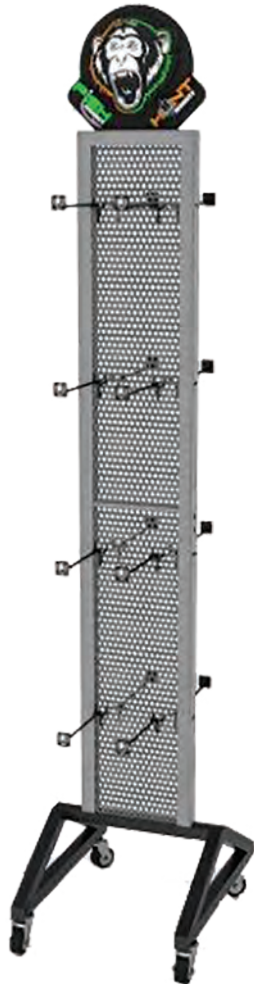

LODEN/BLACK

CHAR/NEON ORANGE

MOSSY OAK.
ORIGINAL BOTTOMLAND

BLACK/CHAR

- 60/40 cotton/polyester
- 100% polyester mesh back
- Structured, mid-profile, six-panel
- Pre-curved contrast stitched visor
- Underbill matches the color of visor
- Snapback closure

LEATHER PATCH

HM802 MSRP: \$32.00

MOSSY OAK.
ORIGINAL BOTTOMLAND

BROWN/KHAKI

LODEN/BLACK

DRIFTWOOD

SCREAM'N MONKEY POLY-PRESS PATCH

HM803 MSRP: \$32.00

MOSSY OAK.
ORIGINAL BOTTOMLAND

CHAR/NEON ORANGE

CAMO/BLACK

BLACK/CHAR

DISPLAY PROGRAMS

INCREASE YOUR SALES WITH OUR GLOVE STATIONS

DISPLAYS WORK, DEALERS WITH DISPLAYS SELL 3.5 TIMES MORE ON AVERAGE THAN DEALERS WITHOUT.

GENERATE \$15K - \$30K+ IN SALES PER YEAR IN A 16" X 24" SPACE!

NEW FOR 2024

Top Sellers Glove Kits 16X48
Holds 60-70 pieces.

Metal Two Sided Display
16" x 24" x 72" Holds 250-300 pieces.
Includes: 2 mannequin heads w/ fixed mounts
FREE with \$4,000 order