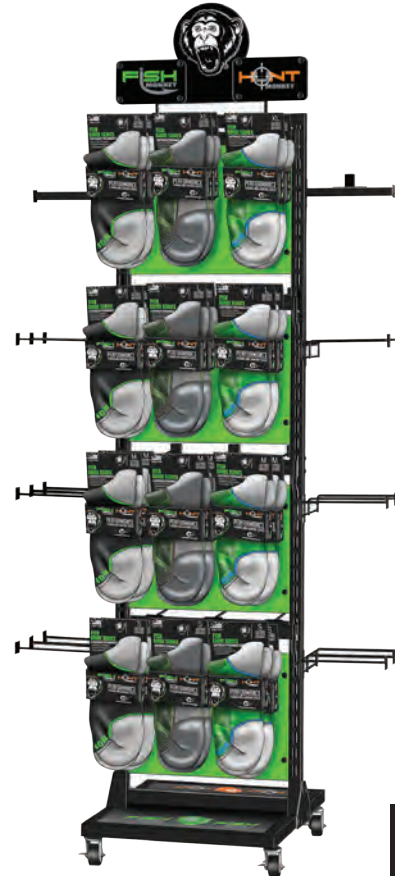

DISPLAY PROGRAMS

INCREASE YOUR SALES WITH OUR GLOVE STATIONS

DISPLAYS WORK, DEALERS WITH DISPLAYS SELL 3.5 TIMES MORE ON AVERAGE THAN DEALERS WITHOUT.

GENERATE $15K - $30K+ IN SALES PER YEAR IN A 16" X 24" SPACE!

NEW FOR 2024

Metal Two Sided Display
16" x 24" x 72" Holds 250-300 pieces.
Includes: 2 mannequin heads w/ fixed mounts
FREE with $4,000 order