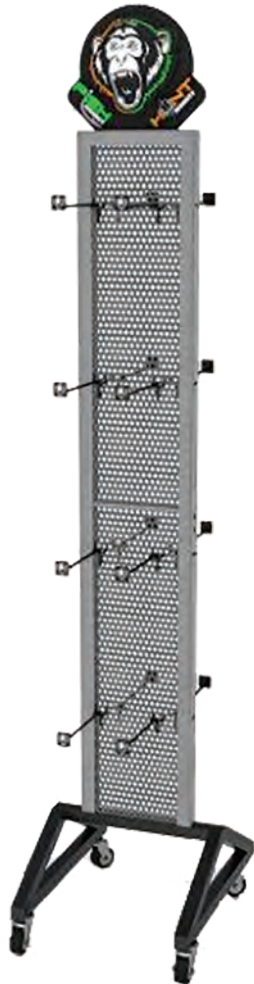

DISPLAY PROGRAMS

INCREASE YOUR SALES WITH OUR GLOVE STATIONS

DISPLAYS WORK, DEALERS WITH DISPLAYS SELL 3.5 TIMES MORE ON AVERAGE THAN DEALERS WITHOUT.

GENERATE $15K - $30K+ IN SALES PER YEAR IN A 16" X 24" SPACE!

NEW FOR 2024

Metal Two Sided Display
20" x 16" x 87" Holds 150-200 pieces.
FREE with $2,500 order