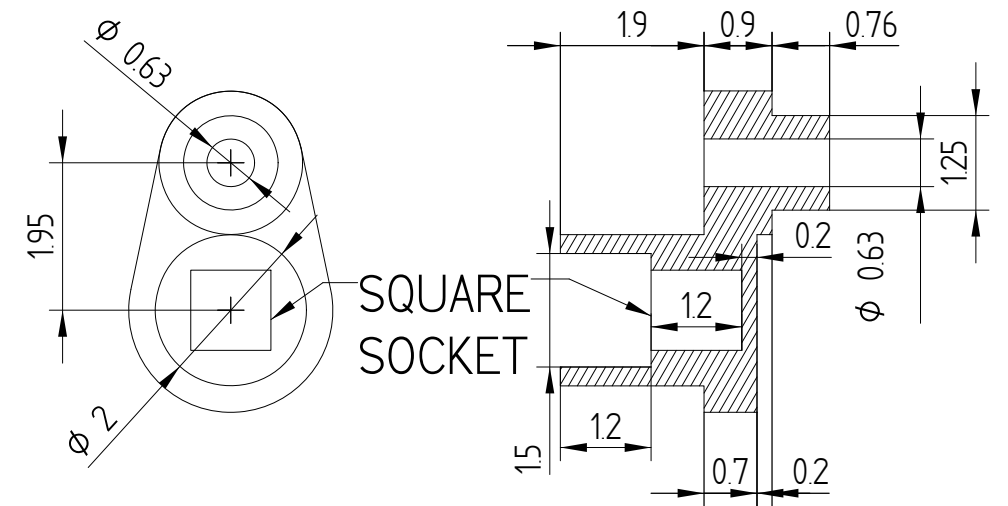

MOSSKITO NARROW GAUGE
Title: 8.0mm dia. Wheelset
DRAWN: N A MOSS
Scale: 10:1
Revision: 1.0
Date: 08/06/2020

8.0mm WHEELSET

ELEVATION

SECTION A-A

MATERIALS:

1. WHEELS, AXLE - BRASS
2. CRANK, BUSH - POM

TOLERANCES

LINEAR: +0.05mm -0.10mm
 ANGULAR: +/-0.5°

INSULATE ONE WHEEL PER AXLE

MOSSKITO EXTENDED AXLE AND CRANK FOR 8.0mm WHEELSET