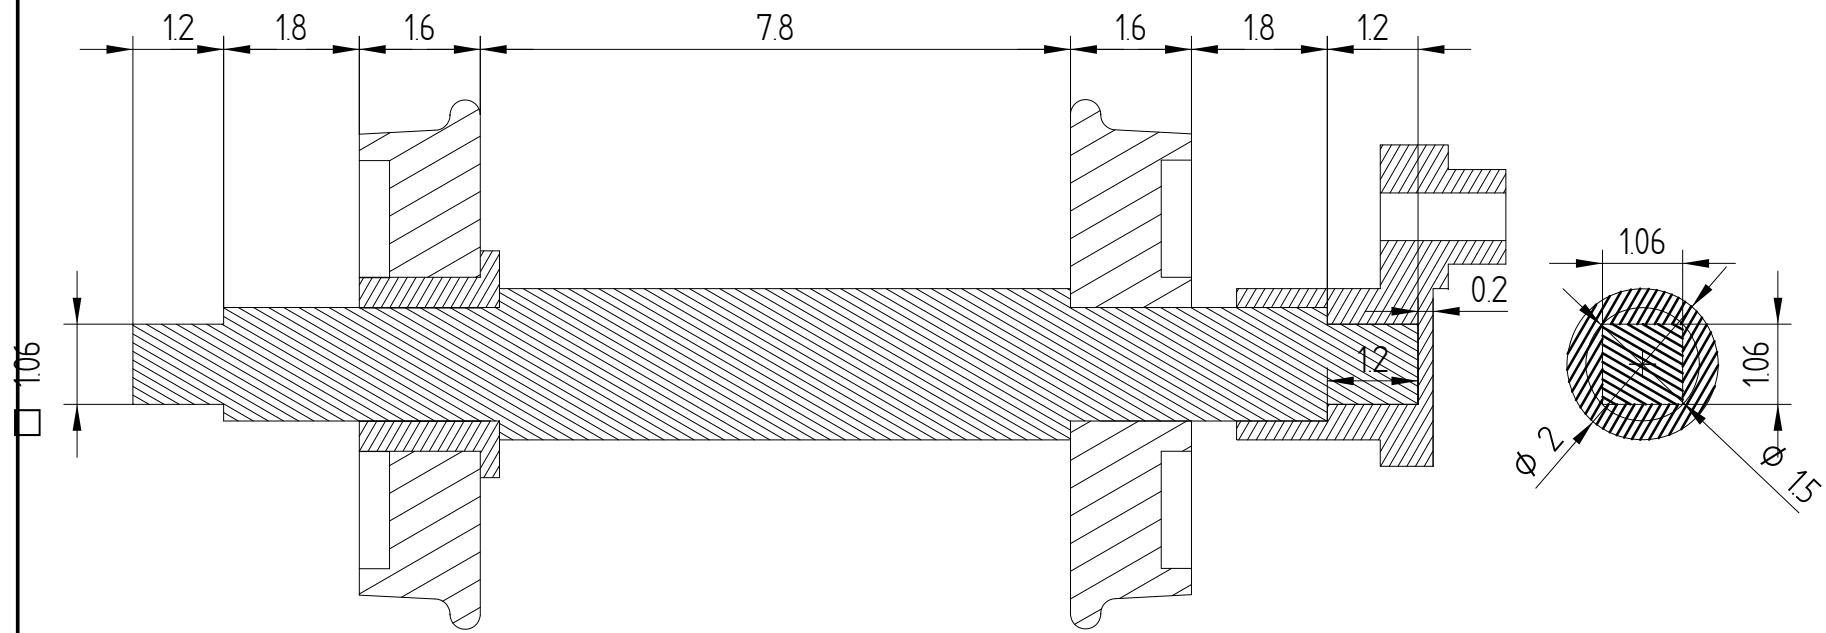

MOSSKITO NARROW GAUGE
Title: 8.0mm dia. Wheelset
DRAWN: N A MOSS
Scale: 10:1
Revision: 1.0
Date: 08/06/2020

8.0mm WHEELSET

ELEVATION

SECTION A-A

MATERIALS:

1. WHEELS, AXLE - BRASS
2. CRANK, BUSH - POM

TOLERANCES

LINEAR: +0.05mm -0.10mm
 ANGULAR: +/-0.5°

INSULATE ONE WHEEL PER AXLE

MOSSKITO EXTENDED AXLE AND CRANK FOR 8.0mm WHEELSET