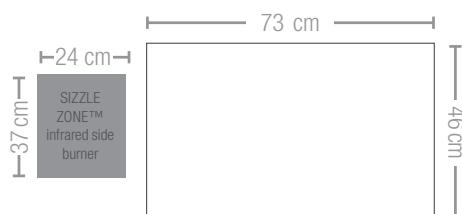

NEW
FEATURES

ROGUE^{SE}

GAS GRILL ROGUE® SE525-1
(RSE525RSIBPK-1-A)

Black

6 Burners | < 26,1 kW

- 4 Stainless Steel main burners
- Rear rotisserie burner
- Main Grill Area: 73 x 46 cm
- Dimensions: 154 x 64 x 123cm | 76 kg
- Cast aluminium base
- **New: WAVE™** porcelain coated cast iron cooking grids
- Side mounted condiment basket
- **ACCU-PROBE™** Thermometer
- Illuminated control knobs with new design
- Large side shelves (one fixed, one folding)
- Large **SIZZLE ZONE™** (3 tiles) infrared side burner

Dual stainless steel heat distribution system

Illuminated control knobs with new design

New large **SIZZLE ZONE™** infrared side burner

Rear rotisserie burner

**sizes and specifications of the finished product may differ in minor features*