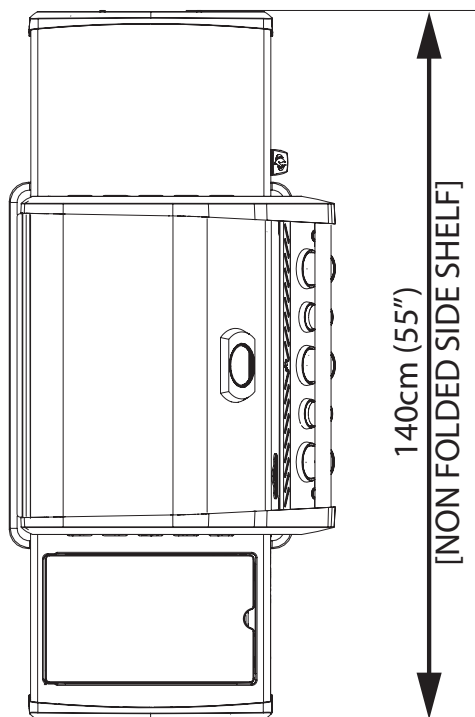

DIMENSIONS

RSE425RSIB-1 CE GRILL

- 3 x 4.75 KW/H MAIN BURNER
- 1 x 4.5 KW/H SIDE BURNER (IF EQUIPPED)
- 1 x 5.0 KW/H REAR BURNER:

GRILL SIZE: 46cm X 59.5 cm = 2742cm²

WARMING RACK SIZE: 16cm X 59cm = 945cm²

IR SIDE BURNER SIZE: 24cm X 37cm = 890cm²

ALL DIMENSIONS ARE APPROXIMATE

[RSIB NON FOLDED, FOLDED REG SHELF]