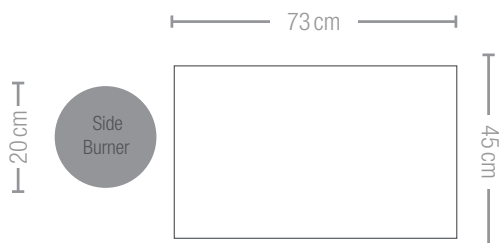

ROGUE®

GAS GRILL ROGUE® 525SB-1
(R525SBPK-1)

Black

5 Burners | < 19 kW

- 4 Stainless Steel main burners
- Range side burner (up to 3 kW)
- Main Grill Area: 74 x 45 cm
- Dimensions: 144 x 64 x 121 cm | 65 kg
- Durable grill chamber made of cast aluminium
- Folding side shelves
- **WAVE™** porcelain coated cast iron cooking grids
- **ACCU-PROBE™** built-in temperature gauge
- Front accessible drip pan
- Grey knobs with integrated grey bezel
- Modern black design
- Large warming rack

Dual stainless steel heat distribution system

WAVE™ porcelain coated cast iron cooking grids

ACCU PROBE™ Thermometer

Range side burner (up to 3 kW)

*Größen und Spezifikationen des fertigen Produkts können in geringfügigen Merkmalen abweichen