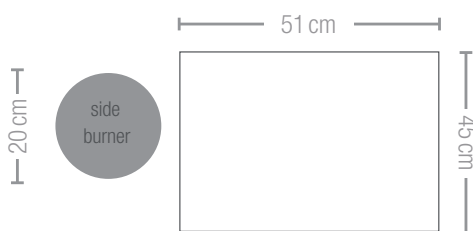

# ROGUE®

NEW

GAS GRILL ROGUE® 365 SB-1  
(R365SBPK-1)

Black

3 Burners

- Up to 13.6 kW with 2 Stainless Steel main burners and a range side burner
- Main Grill Area: 51 x 45 cm
- Dimensions: 121 x 64 x 121 cm | approx 56 kg
- Cast aluminium base
- Folding side shelves
- WAVE™ porcelain coated cast iron cooking grids
- ACCU-PROBE™ Thermometer
- **NEW:** Grey knobs with integrated grey bezel
- **NEW:** Modern black design
- **NEW:** Updated larger warming rack

Dual stainless steel heat distribution system

WAVE™ porcelain coated cast iron cooking grids

ACCU-PROBE™ Thermometer

Range side burner

*\*sizes and specifications of the finished product may differ in minor features*