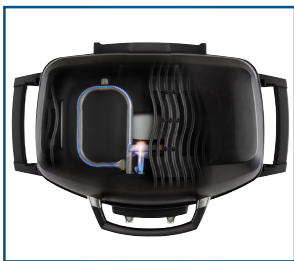

PORTABLE GAS GRILL TravelQ™ PR0285 (PR0285-BK)

Black

2 Burners | < 4,1 kW

- Up to 4,1 kW with 2 burners
- Main Grill Area: 54 x 37 cm
- Dimensions: 74 x 47 x 38 cm | 12,9 kg
- Cast aluminium base casting
- Optional stand available
- **WAVE™** porcelain coated cast iron cooking grids
- High lid for cooking larger joints of meat
- **ACCU-PROBE™** Thermometer

2 Circular burners

WAVE™ porcelain coated cast iron cooking grids
(cast iron griddle optional)

Optional stand with shelves available

High lid for cooking larger joints of meat

**sizes and specifications of the finished product may differ in minor features*