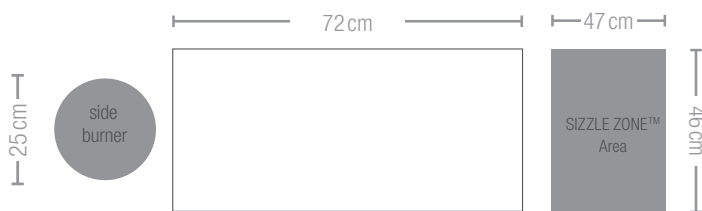

NEW
FEATURES

Prestige **Pro**

GAS GRILL PRESTIGE PRO™ 825
(PR0825RSBIPSS-3)

Stainless Steel

10 Burners | < 38,6 kW

- 4 Stainless Steel main burners
- 1 smoker burner with integrated, easy pull-out and refillable smoking tray
- Two-stage **power side burner**
- **SIZZLE ZONE™** Area with 2 infrared burners and warming burner inbetween
- Infrared rear burner for rotisserie cooking
- Main Grill Area: 72 x 46 cm + 47 x 46 cm
- Dimensions: 239 x 65 x 130 cm | 205 kg
- Interior lighting for stylish barbecuing into the night
- Stainless steel side shelf with integrated ice/marinade bucket and chopping board
- **NEW:** Proximity lighting
- **NEW:** Multiple colour lighting knobs

Two-stage power side burner

New: Proximity lighting

Easy pull-out and refillable smoking tray

SIZZLE ZONE™ area

**sizes and specifications of the finished product may differ in minor features*