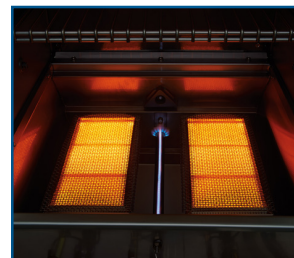

NEW
FEATURES

Prestige **Pro**

GAS GRILL PRESTIGE PRO™ 825
(PR0825RSBIPSS-3)

Stainless Steel

10 Burners | < 38,6 kW

- 4 Stainless Steel main burners
- 1 smoker burner with integrated, easy pull-out and refillable smoking tray
- Two-stage **power side burner**
- **SIZZLE ZONE™** Area with 2 infrared burners and warming burner inbetween
- Infrared rear burner for rotisserie cooking
- Main Grill Area: 72 x 46 cm + 47 x 46 cm
- Dimensions: 239 x 65 x 130 cm | 205 kg
- Interior lighting for stylish barbecuing into the night
- Stainless steel side shelf with integrated ice/marinade bucket and chopping board
- **NEW:** Proximity lighting
- **NEW:** Multiple colour lighting knobs

Two-stage power side burner

New: Proximity lighting

Easy pull-out and refillable smoking tray

SIZZLE ZONE™ area

**sizes and specifications of the finished product may differ in minor features*