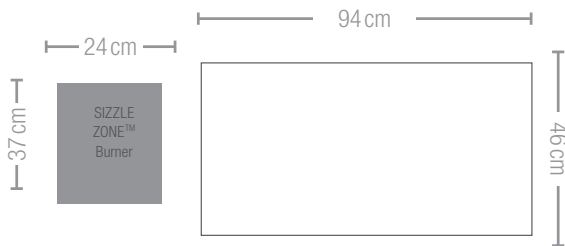

# Prestige **Pro**

**NEW  
FEATURES**

**GAS GRILL PRESTIGE PRO™ 665  
(PR0665RSIBPSS-3)  
Stainless Steel  
8 Burners | < 31 kW**

- 5 Stainless Steel main burners
- **SIZZLE ZONE™** Infrared side burner
- 1 smoker burner with integrated, easy pull-out and refillable smoking tray
- Main Grill Area: 94 x 46 cm
- Dimensions: 195 x 65 x 131 cm | 150 kg
- Interior lighting for stylish barbecuing into the night
- Infrared rear burner for rotisserie cooking
- Stainless steel side shelf with integrated ice/marinade bucket and chopping board
- Soft closing doors
- **NEW:** Proximity lighting
- **NEW:** Multiple colour lighting knobs
- 