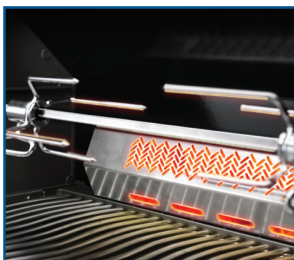

# Prestige **Pro**

**NEW  
FEATURES**

**GAS GRILL PRESTIGE PRO™ 665  
(PR0665RSIBPSS-3)  
Stainless Steel  
8 Burners | < 31 kW**

- 5 Stainless Steel main burners
- **SIZZLE ZONE™** Infrared side burner
- 1 smoker burner with integrated, easy pull-out and refillable smoking tray
- Main Grill Area: 94 x 46 cm
- Dimensions: 195 x 65 x 131 cm | 150 kg
- Interior lighting for stylish barbecuing into the night
- Infrared rear burner for rotisserie cooking
- Stainless steel side shelf with integrated ice/marinade bucket and chopping board
- Soft closing doors
- **NEW:** Proximity lighting
- **NEW:** Multiple colour lighting knobs
- 

Infrared rear burner for rotisserie cooking

**New:** Proximity lighting

Easy pull-out and refillable smoking tray

**SIZZLE ZONE™** infrared burner

*\*sizes and specifications of the finished product may differ in minor features*