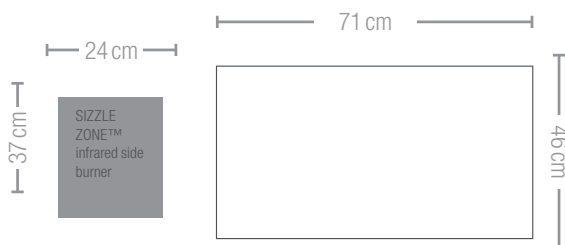

# Prestige **Pro**

GAS GRILL PRESTIGE PRO™ 500  
(PRO500RSIBPSS-3)

Stainless Steel

6 Burners | < 25,7 kW

- 4 Stainless Steel main burners
- **SIZZLE ZONE™** infrared side burner
- Main Grill Area: 71 x 46 cm
- Dimensions: 169 x 67 x 132 cm | 115 kg
- Interior lighting for stylish barbecuing into the night
- Infrared rear burner for rotisserie cooking
- Stainless steel side shelf with integrated ice/marinade bucket and chopping board
- Soft closing doors
- **NEW:** Proximity lighting
- **NEW:** Multiple colour lighting knobs