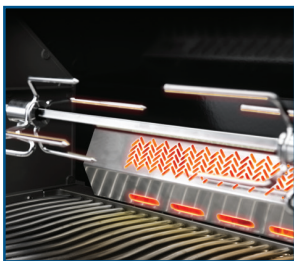

# Prestige

GAS GRILL PRESTIGE® 665  
(P665RSIBPSS)  
Stainless Steel  
7 Burners | < 29,7 kW

- 5 Stainless Steel main burners
- **SIZZLE ZONE™** infrared side burner
- Main Grill Area: 94 x 46 cm
- Dimensions: 190 x 67 x 127 cm | 105 kg
- Infrared rear burner for rotisserie cooking.
- Front Accessible drip pan
- **SAFETY GLOW™** control knobs
- Folding right side shelf for easy storage

Infrared rear burner for rotisserie cooking.

**WAVE™** Stainless Steel cooking grids

Dual stainless steel heat distribution system

**SIZZLE ZONE™** infrared side burner

*\*sizes and specifications of the finished product may differ in minor features*