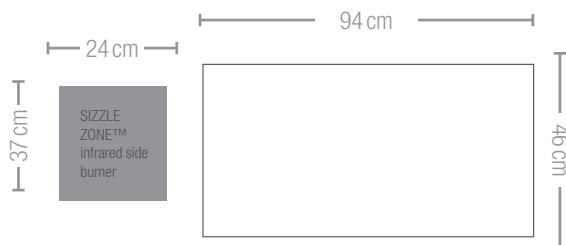

# Prestige

GAS GRILL PRESTIGE® 665  
(P665RSIBPSS)  
Stainless Steel  
7 Burners | < 29,7 kW

- 5 Stainless Steel main burners
- **SIZZLE ZONE™** infrared side burner
- Main Grill Area: 94 x 46 cm
- Dimensions: 190 x 67 x 127 cm | 105 kg
- Infrared rear burner for rotisserie cooking.
- Front Accessible drip pan
- **SAFETY GLOW™** control knobs
- Folding right side shelf for easy storage