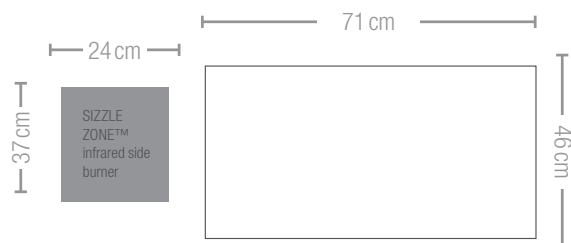

NEW
FEATURES

Prestige

GAS GRILL PRESTIGE® 500
(P500RSIBPSS-3)
Stainless Steel

6 Burners | < 25,7 kW

- 4 Stainless Steel main burners
- **SIZZLE ZONE™** infrared side burner
- Main Grill Area: 71 x 46 cm
- Dimensions: 163 x 67 x 127 cm | 94 kg
- Infrared rear burner for rotisserie cooking
- Front accessible drip pan
- Folding right side shelf for easy storage
- **NEW: SAFETY GLOW™** control knobs

Infrared rear burner for rotisserie cooking.

WAVE™ Stainless Steel cooking grids

Dual stainless steel heat distribution system

SIZZLE ZONE™ infrared side burner

**sizes and specifications of the finished product may differ in minor features*