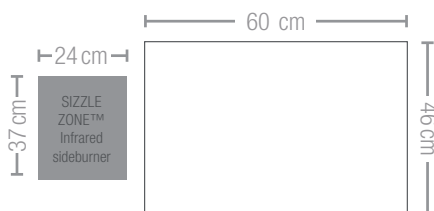

# PHANTOM

PHANTOM RSE425  
(RSE425RSIBPMK-1-PHM)

Black

5 Burners | < 23,75 kW

- Main Grill Area: 60 x 46 cm
- 3 Stainless Steel main burners and rear rotisserie burner
- Large **SIZZLE ZONE™** (3 tiles) infrared side burner
- Dimensions: 140 x 64 x 123 cm | 67 kg
- **JETFIRE™** ignition
- Cast aluminium base
- **WAVE™** Stainless Steel cooking grids
- **ACCU-PROBE™** temperature gauge & control knobs in matt black finish
- Black side castings and lid handle
- Matt black door, lid and side shelves
- Large side shelves (one fixed, one folding)
- Includes a multi functional Grilling Rack