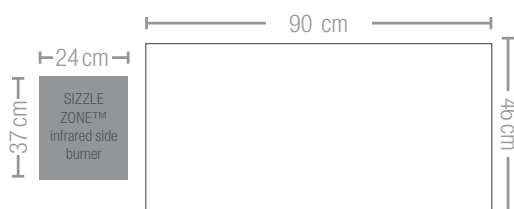

NEW
FEATURES

ROGUE^{SE}

GAS GRILL ROGUE® SE625-1
(RSE625RSIBPK-1-A)

Black

7 Burners | < 30,25 kW

- 5 Stainless Steel main burners
- Rear rotisserie burner
- Main Grill Area: 90 x 46 cm
- Dimensions: 168 x 64 x 123cm cm | 92 kg
- Cast aluminium base
- **New: WAVE™** porcelain coated cast iron cooking grids
- Side mounted condiment basket
- **ACCU-PROBE™** Thermometer
- Illuminated control knobs with new design
- Large side shelves (one fixed, one folding)
- Large **SIZZLE ZONE™** (3 tiles) infrared side burner

Dual stainless steel heat distribution system

Illuminated control knobs with new design

New large **SIZZLE ZONE™** infrared side burner

Rear rotisserie burner

**sizes and specifications of the finished product may differ in minor features*