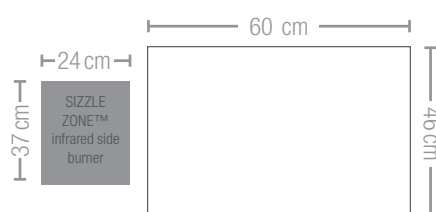

# ROGUE<sup>SE</sup>

GAS GRILL ROGUE® SE425-1  
(RSE425RSIBPK-1-A)

Black

5 Burners | < 23,75 kW

- 3 Stainless Steel main burners
- Rear rotisserie burner
- Main Grill Area: 60 x 46 cm
- Dimensions: 140 x 64 x 123 cm | 67 kg
- Cast aluminium base
- **New:** WAVE™ porcelain coated cast iron cooking grids
- Side mounted condiment basket
- **ACCU-PROBE™** Thermometer
- Illuminated control knobs with new design
- Large side shelves (one fixed, one folding)
- Large **SIZZLE ZONE™** (3 tiles) infrared side burner
- **New:** Including rotisserie kit