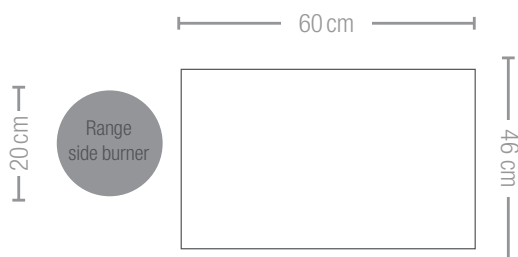

ROGUE®

NEW

GASGRILL RB 425 RSB-1
(RB425RSBPK-1)

Black

5 Burners | < 22,25 kW

- 3 Stainless Steel main burners
- Main Grill Area: 60 x 46 cm
- Dimensions: 130 x 64 x 122 cm | 61 kg
- Stainless Steel infrared rear burner
- Range side burner
- Durable grill chamber made of cast aluminium
- Folding side shelves
- **WAVE™** porcelain coated cast iron cooking grids
- Extra high lid with **ACCU-PROBE™** temperature gauge
- Front accessible drip pan
- Grey knobs with integrated grey bezel
- Large warming rack for extra grilling area
- **New:** Including rotisserie kit

Range side burner

Stainless Steel infrared rear burner

ACCU-PROBE™ temperature gauge

Extra high lid